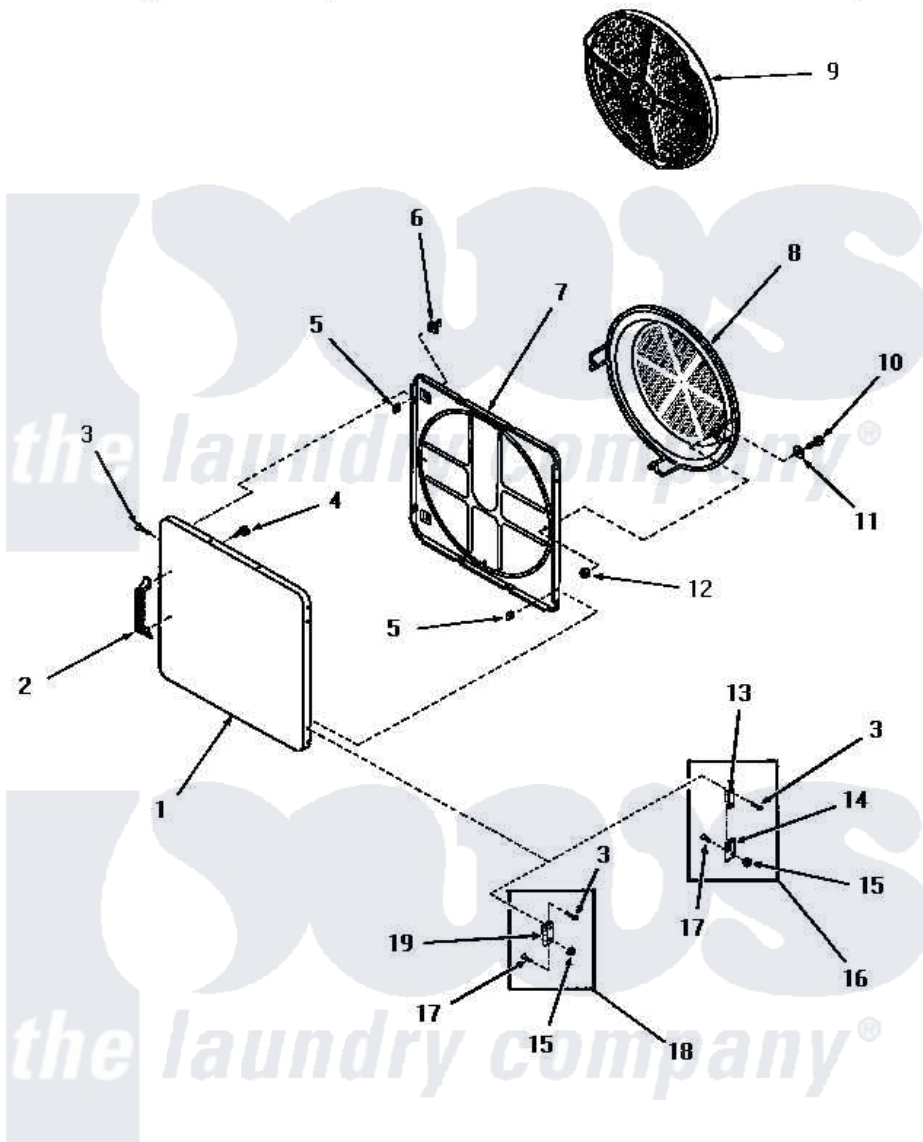

# Amana DG6060 18 - LOADING DOOR

## LOADING DOOR (Starting Serial Nos. 31V9369 and S66Y581)

Amana [Residential Amana DG6060 Washer Parts](#) Parts Diagram 18 - LOADING DOOR

[Click on the part number to view part](#)

Item	Original Part Number	Replaced By	Status	Part Description
1	52489W		Not Available	OUTER DOOR PANEL, WHITE
"	52489H		Not Available	OUTER DOOR PANEL, HARVEST GOLD
"	52489C		Not Available	OUTER DOOR PANEL, COPPERTONE
"	52489A		Not Available	OUTER DOOR PANEL, AVOCADO
2	54068	<a href="#">61925</a>		Pull Door Commercial Black
3	52864	<a href="#">500226</a>		Screw, 8b-16 x 5/8 Tap
4	52150	<a href="#">489464</a>		Screw
5	52865		Not Available	SPEED NUT
6	54661	<a href="#">LA-1003</a>		Door Catch Kit
7	54665	<a href="#">54-665</a>		Bake Element
8	54731	<a href="#">54-731</a>		Bake Element
9	53002		Not Available	NO LONGER AVAILABLE
10	24688		Not Available	CAP SCREW
11	Q6275		Not Available	WASHER

12	52566	<a href="#">27001225</a>	Nut, Jam Mid Lock 1/4-20
13	Y0053944	<a href="#">D7772202</a>	Air Duct. Bottom
14	Y0053945	<a href="#">D7772101</a>	Shield-Light
15	51236	<a href="#">488130</a>	Nut
16	Y00000000	Not Available	SEE NOTE MODELS DG3350, DG3300, DG3250, FG3240 AND DG3240
17	<a href="#">22649</a>		Screw, 8-32 X 13/32 FI
18	Y00000000	Not Available	SEE NOTE ALL OTHER MODELS
19	<a href="#">70014</a>		Hinge