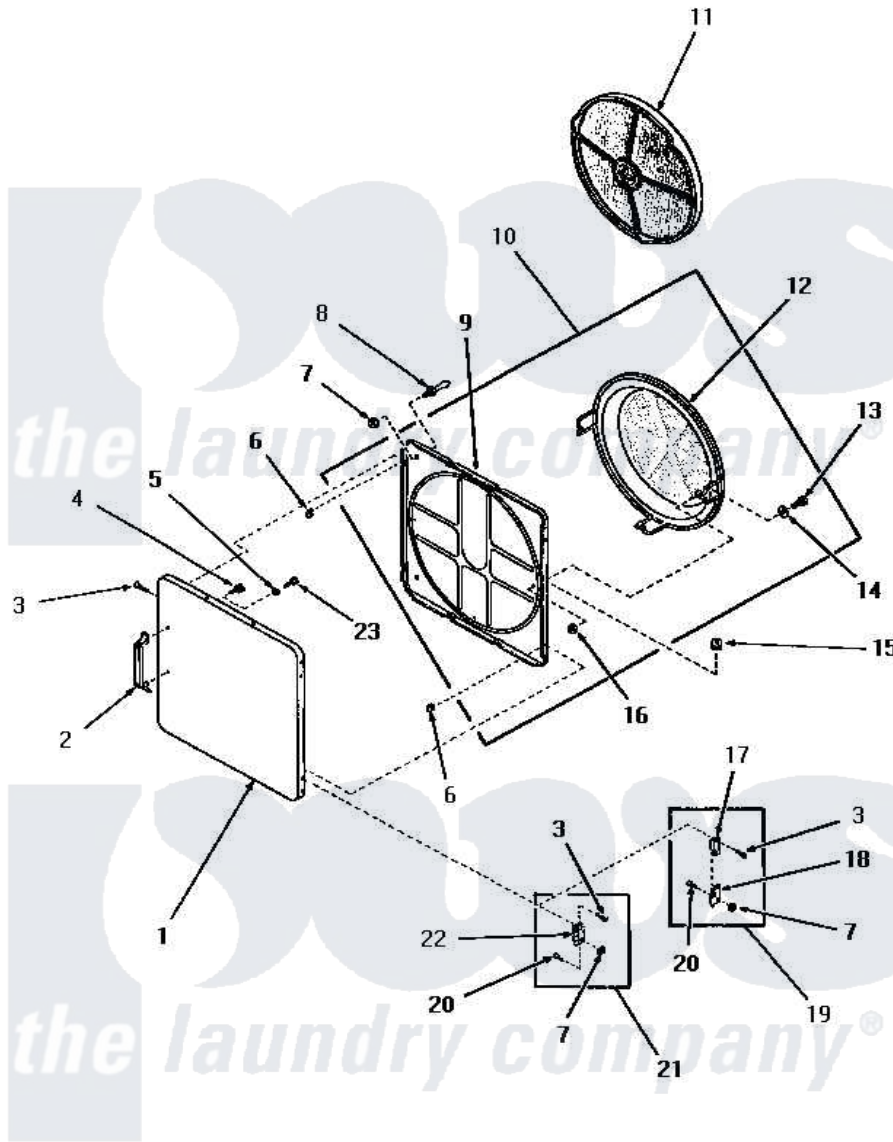

Amana DG6060 19 - LOADING DOOR (THRU SN 31V9368 & S66Y580)

LOADING DOOR (Through Serial Nos. 31V9368 and S66Y580)

Amana [Residential Amana DG6060 Washer Parts](#) Parts Diagram 19 - LOADING DOOR (THRU SN 31V9368 & S66Y580)
 Click on the part number to view part

Item	Original Part Number	Replaced By	Status	Part Description
1	52489W		Not Available	OUTER DOOR PANEL, WHITE
"	52489H		Not Available	OUTER DOOR PANEL, HARVEST GOLD
"	52489C		Not Available	OUTER DOOR PANEL, COPPERTONE
"	52489A		Not Available	OUTER DOOR PANEL, AVOCADO
2	54068	61925		Pull Door Commercial Black
3	52864	500226		Screw, 8b-16 x 5/8 Tap
4	52150	489464		Screw
5	Y20278		Not Available	LOCKWASHER
6	52865		Not Available	SPEED NUT
7	51236	488130		Nut
8	51992			Strike, Door
9	54730		Not Available	INNER DOOR PANEL
10	54738		Not Available	ASSY,HOUSING & PANEL
11	53002		Not Available	NO LONGER AVAILABLE

12	54731	54-731		Bake Element
13	24688		Not Available	CAP SCREW
14	Q6275		Not Available	WASHER
15	51858			Grommet
16	52566	27001225		Nut, Jam Mid Lock 1/4-20
17	Y0053944	D7772202		Air Duct. Bottom
18	Y0053945	D7772101		Shield-Light
19	Y00000000		Not Available	SEE NOTE MODELS DG3350, DG3300, DG3250 AND DG3240
20	22649			Screw, 8-32 X 13/32 FI
21	Y00000000		Not Available	SEE NOTE ALL OTHER MODELS
22	70014			Hinge
23	22024	20001169		22024 24