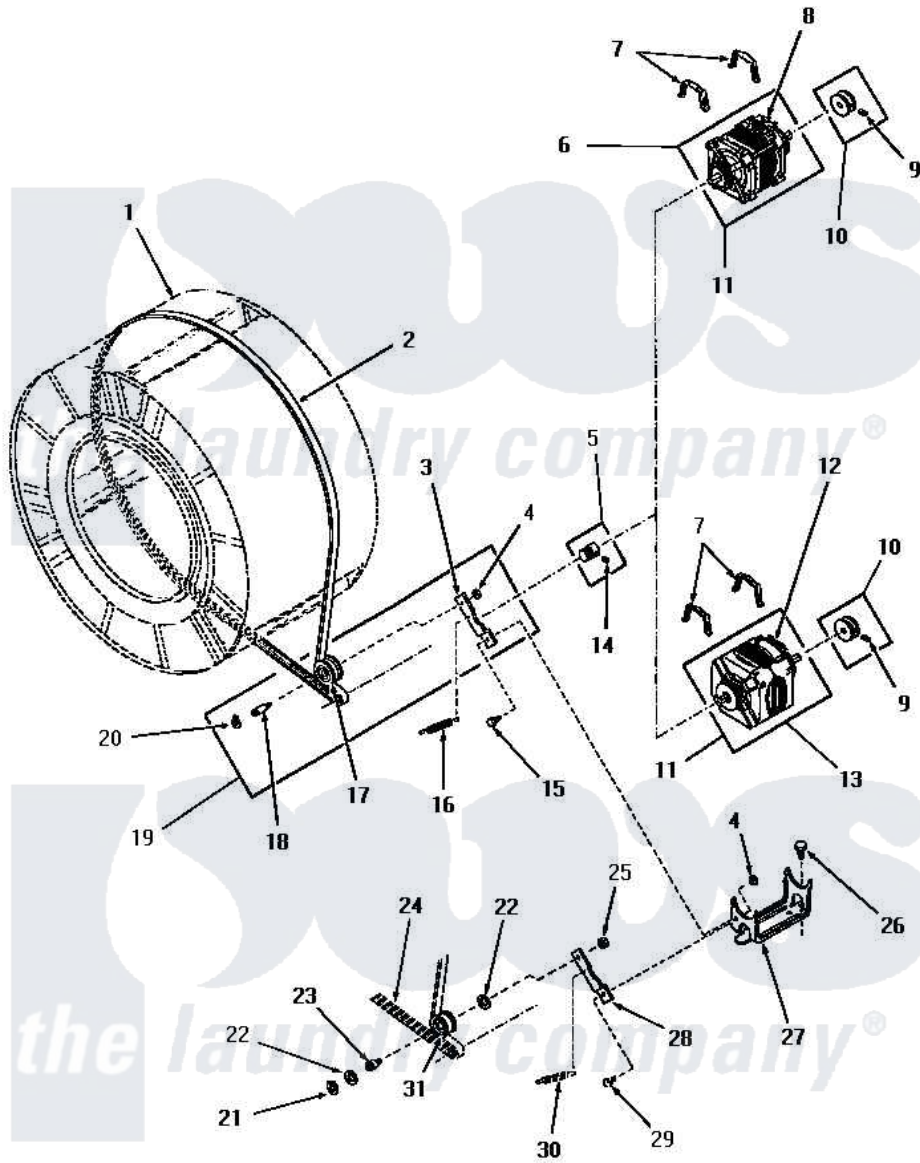

Amana DG6060 20 - MOTOR, IDLER & BELT

MOTOR, IDLER AND BELT

Amana [Residential Amana DG6060 Washer Parts](#) Parts Diagram 20 - MOTOR, IDLER & BELT
 Click on the part number to view part

Item	Original Part Number	Replaced By	Status	Part Description
1	Y00000000		Not Available	SEE NOTE CLOTHES DRUM
2	52556			Belt
3	54410		Not Available	LEVER,IDLER
4	52566	27001225		Nut, Jam Mid Lock 1/4-20
5	52593		Not Available	ASSY,MOTOR PULLEY
6	Y00000000		Not Available	SEE NOTE GENERAL ELECTRIC FORM "V" MOTOR
7	51789	660658		Clamp, Motor Mounting 343481 685441
8	53249		Not Available	SWITCH
9	02771			Screw, 1/4-20 x 3/8 Hex S
10	53522			Pulley, Motor
11	52697		Not Available	MOTOR
12	Y00000000		Not Available	SEE NOTE WESTINGHOUSE -- (NOT REPLACEABLE)
"	53213			Switch
"	53226		Not Available	SWITCH,MOTOR

"	53214	Not Available	MOTOR SWITCH, DELCO
13	Y00000000	Not Available	SEE NOTE GENERAL ELECTRIC FORM "T" MOTOR
14	52906	Not Available	SETSCREW
15	52567		Bolt, Shoulder
16	52323		Spring
17	Y54414		Assembly, Wheel And Bearing
18	54411	Not Available	SHAFT,IDLER LEVER
19	54415	Not Available	LEVER,IDLER
20	23748		Ring, Retaining
21	70061		Ring, Retaining
22	Y52564		Washer
23	52611	Not Available	SHAFT,IDLER xREPLACE
24	Y00000000	Not Available	SEE NOTE BELT
25	52124	Not Available	NUT
26	23928	Not Available	CAP SCREW AND LOCKWASHER
27	51824	Not Available	MOUNT,MOTOR
28	52562	Not Available	IDLER LEVER
29	Y00000000	Not Available	SEE NOTE SHOULDER BOLT
30	Y00000000	Not Available	SEE NOTE SPRING
31	52561	Not Available	IDLER PULLEY