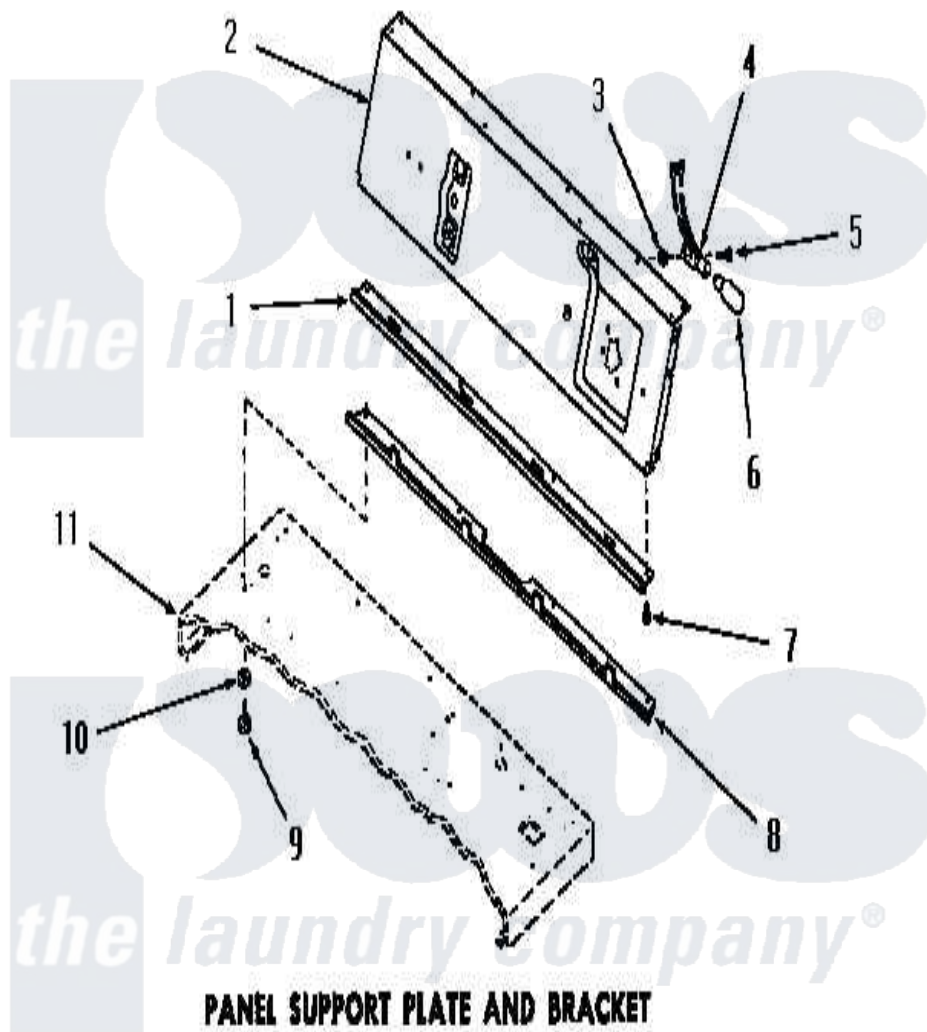

Amana DG6060 22 - PANEL SUPPORT PLATE & BRACKET

Amana [Residential Amana DG6060 Washer Parts](#) Parts Diagram 22 - PANEL SUPPORT PLATE & BRACKET
 Click on the part number to view part

Item	Original Part Number	Replaced By	Status	Part Description
1	Y52929		Not Available	PANEL TRIM
2	53628		Not Available	PANEL SUPPORT PLATE
"	0054750		Not Available	DOOR FRAME
3	22378		Not Available	NUT
4	Y22368		Not Available	BULB RECEPTACLE
5	20268	80399		SCREW Pan Head CR Rec 832x281
6	21608	A3167501		Lamp Oven, Int.
7	23222	3177991		Screw
8	52912		Not Available	PANEL SUPPORT BRACKET
9	23962	W10116760		Screw
10	20493			Washer, 11/64 ID x 3/8 OD
11	Y00000000		Not Available	SEE NOTE CABINET TOP