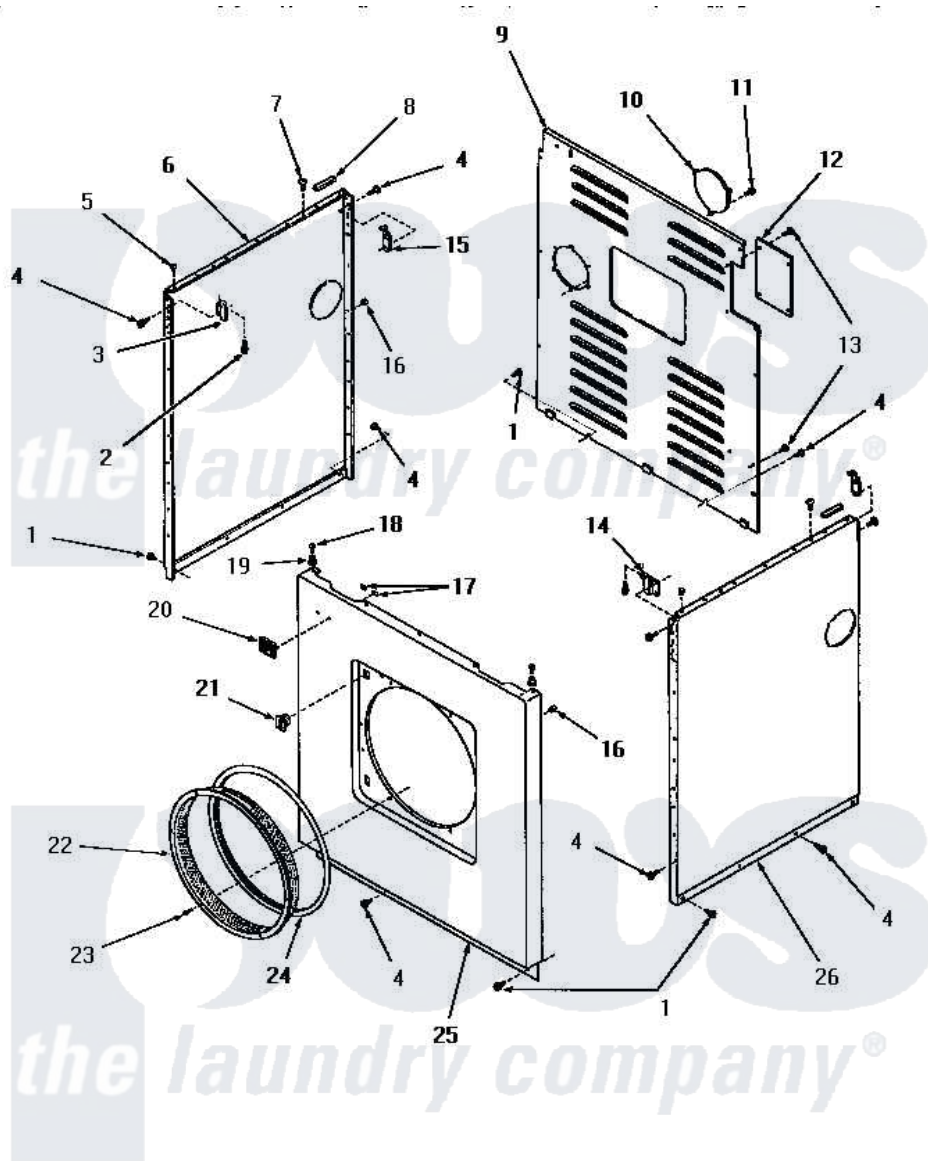

## PANELS

Amana [Residential Amana DG6060 Washer Parts](#) Parts Diagram 23 - PANELS

[Click on the part number to view part](#)

Item	Original Part Number	Replaced By	Status	Part Description
1	25723	<a href="#">27001200</a>		Screw
2	<a href="#">23008</a>			Screw, 10-24 X 3/4 Sems
3	22847		Not Available	BRACKET
4	51784		Not Available	SCREW,10B-16 X 1/2 HEX
5	<a href="#">21176</a>			Bumper
6	52669W		Not Available	SIDE PANEL, LEFT, WHITE
"	52669C		Not Available	SIDE PANEL, LEFT, COPPERTONE
"	52669H		Not Available	SIDE PANEL, LEFT, HARVEST GOLD
"	52669A		Not Available	SIDE PANEL, LEFT, AVOCADO
7	52442		Not Available	SCREW, No.10-16 X 3/8"
8	<a href="#">80312</a>			Bumper Pad
9	52677GR		Not Available	PANEL,REAR xREPLACE
"	52677A		Not Available	REAR PANEL, AVOCADO
"	52677H		Not Available	REAR PANEL, HARVEST GOLD