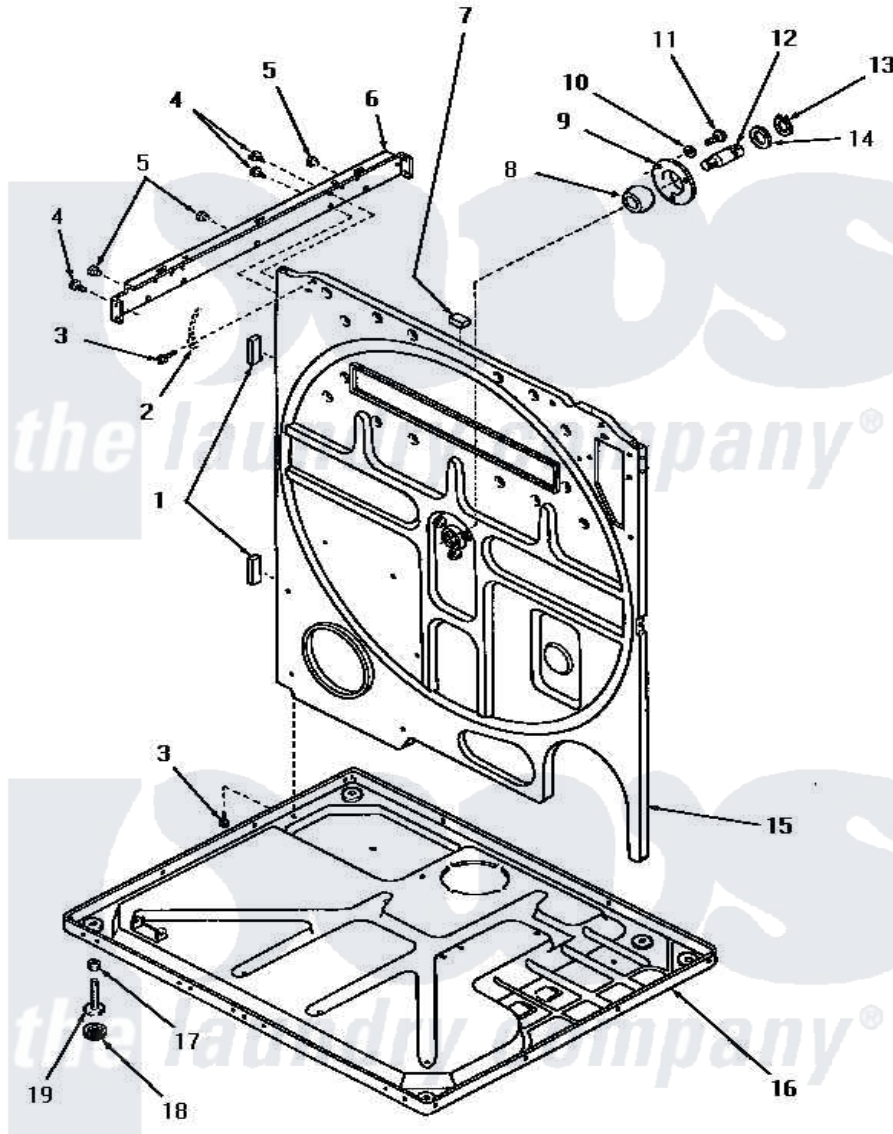

Amana DG6060 24 - REAR FRAME & FRAME BASE

REAR FRAME AND FRAME BASE

Amana [Residential Amana DG6060 Washer Parts](#) Parts Diagram 24 - REAR FRAME & FRAME BASE

[Click on the part number to view part](#)

Item	Original Part Number	Replaced By	Status	Part Description
1	20354		Not Available	BUMPER PAD
2	Y00000000		Not Available	SEE NOTE GROUND WIRE, GREEN
3	51784		Not Available	SCREW,10B-16 X 1/2 HEX
4	51780	3390631		Screw, 10-16 X 3/8
5	21685	40038001		Bumper
6	51818		Not Available	SUPPORT CHANNEL, RIGHT OR LEFT
7	Y0054053	Y0301205		ELement- L
8	Y52079			Bearing, Drum Shaft
9	51826		Not Available	COVER,BEARING
10	03189			LoCkwasher, 1/4 Std-C P
11	53589	8204624		Bolt
12	53132		Not Available	SHAFT,DRUM
13	70061			Ring, Retaining
14	Y52564			Washer
15	52574		Not Available	FRAME,REAR

16	Y52572	Not Available	FRAME BASE
17	52794	62739	Nut, Lock
18	70282	Y314137	Foot, Rubber
19	Y52696	Y305086	Adjustable Leg And Nut