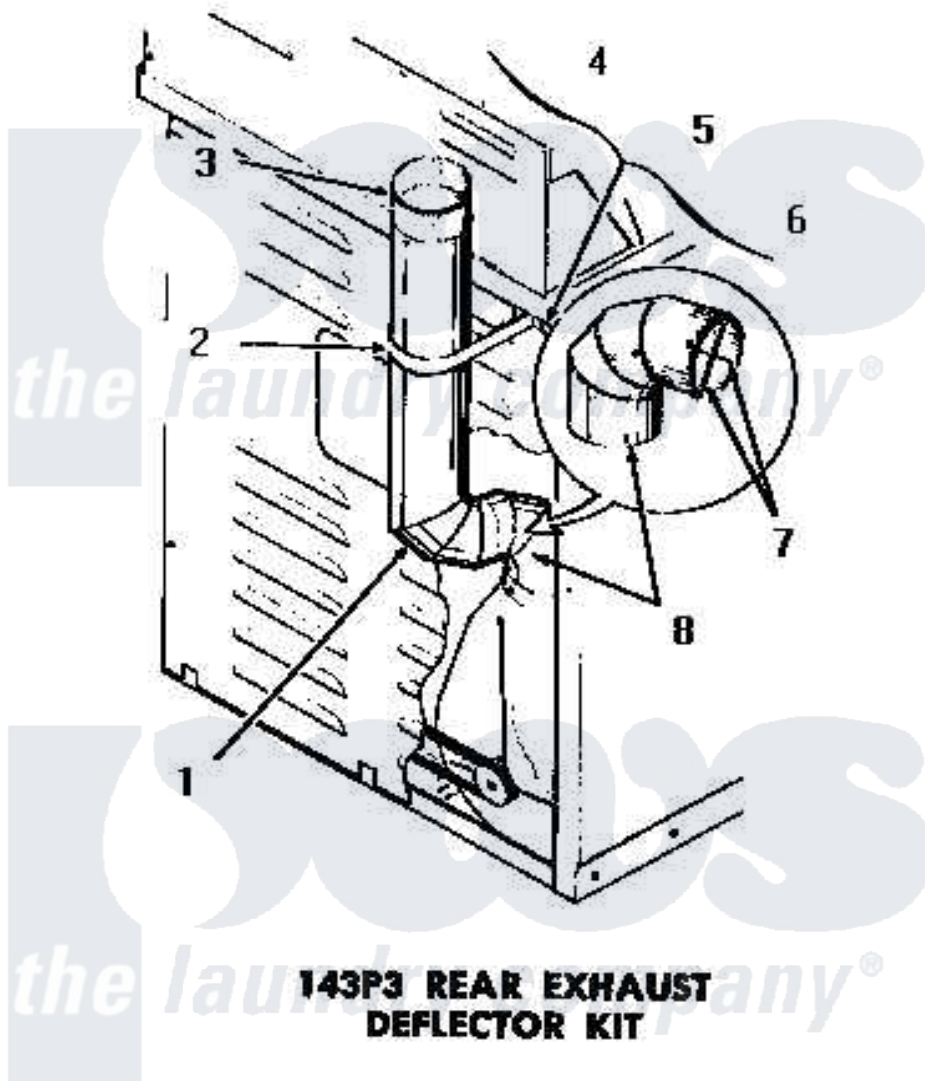

Amana DG6061 02 - 143P3 REAR EXHAUST DEFLECTOR KIT

Amana [Residential Amana DG6061 Washer Parts](#) Parts Diagram 02 - 143P3 REAR EXHAUST DEFLECTOR KIT
 Click on the part number to view part

Item	Original Part Number	Replaced By	Status	Part Description
1	51917		Not Available	ELBOW
2	52127		Not Available	SUPPORT BRACKET
3	Y52129		Not Available	EXHAUST PIPE, 4" X 18"
4	20267			Screw, 10-24 X 3/8 Round
5	03815			Lockwasher, No.10 Ext Shk
6	03673		Not Available	NUT
7	Y00000000		Not Available	SEE NOTE CUT AND REMOVE WIRE GUARDS
8	Y00000000		Not Available	SEE NOTE DRYER EXHAUST ELBOW -- (SUPPLIED WITH DRYER)
NI	143P3		Not Available	REAR EXHAUST DEFLECTOR KIT