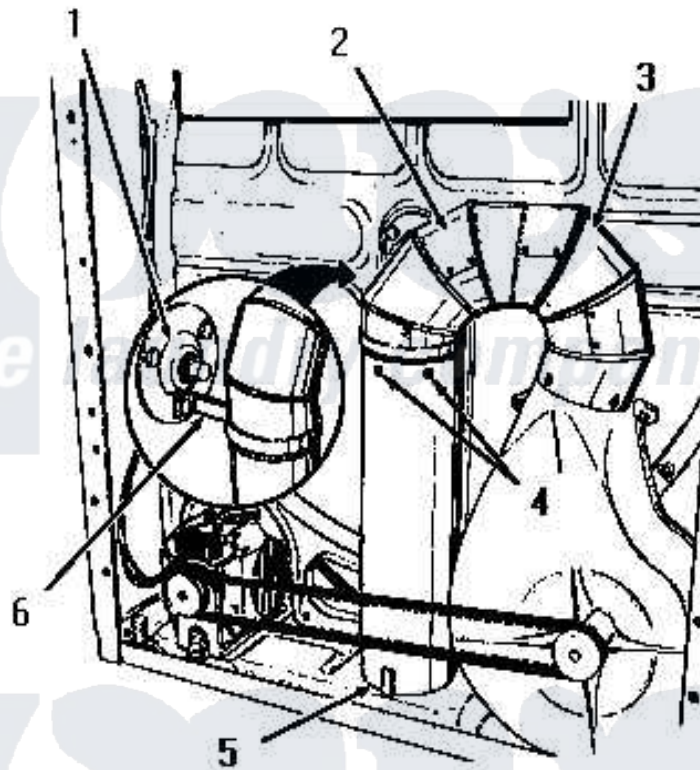

Amana DG6061 04 - 160P3 BOTTOM EXHAUST DEFLECTOR KIT

160P3 BOTTOM EXHAUST DEFLECTOR KIT

[Amana Residential Amana DG6061 Washer Parts](#) Parts Diagram 04 - 160P3 BOTTOM EXHAUST DEFLECTOR KIT
 Click on the part number to view part

Item	Original Part Number	Replaced By	Status	Part Description
1	Y00000000		Not Available	SEE NOTE BEARING RETAINER
2	52699		Not Available	SHORT 90 DEGREES ELBOW
3	Y00000000		Not Available	SEE NOTE DRYER EXHAUST ELBOW -- (SUPPLIED WITH DRYER)
4	23222	3177991		Screw
5	52698		Not Available	EXHAUST TUBE
6	0052775	0057344		Suptop Burner
NI	160P3		Not Available	BOTTOM EXHAUST DEFLECTOR KIT