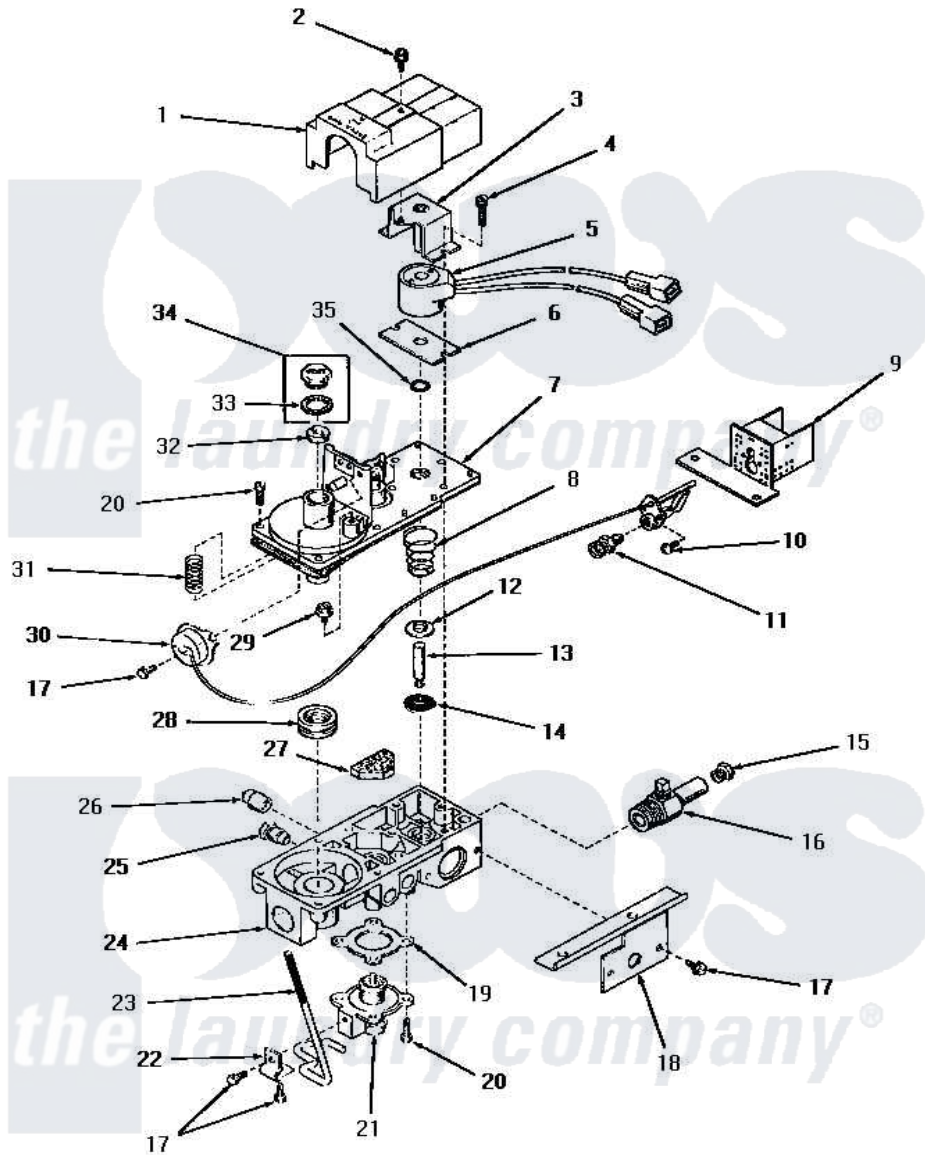

# Amana DG6061 06 - 53377 GAS VALVE (NAT. / MIXED)

## 53377 GAS VALVE (NAT./MIXED GAS)

Amana [Residential Amana DG6061 Washer Parts](#) Parts Diagram 06 - 53377 GAS VALVE (NAT. / MIXED)  
 Click on the part number to view part

Item	Original Part Number	Replaced By	Status	Part Description
1	53377S		Not Available	VALVE HOUSING
2	53379B		Not Available	HEX HEAD SCREW
3	53377B		Not Available	PLUNGER GUIDE AND BRACKET
4	53379C		Not Available	HEX HEAD SCREW
5	53377A		Not Available	COIL,BURNER
6	53377C		Not Available	PLATE
7	53377K		Not Available	VALVE COVER AND GASKET
8	53377Y		Not Available	VALVE SPRING
9	53377F		Not Available	PILOT SHIELD
10	53379F		Not Available	ROUND HEAD SCREW
11	<a href="#">53387</a>			Orifice, NG
12	53377L		Not Available	STIFFENER
13	53377M		Not Available	PLUNGER SHAFT
14	53377N		Not Available	PLUNGER SEAT
15	51209		Not Available	ORIFICE,NG

16	53377W	Not Available	BURNER ORIFICE ADAPTER
17	53379D	Not Available	HEX HEAD SCREW
18	53377Q	Not Available	MOUNTING BRACKET
19	53377H	Not Available	GASKET
20	53379E	Not Available	HEX HEAD SCREW
21	53377G	Not Available	RESET VALVE
22	53377U	Not Available	CLAMP
23	53377J	Not Available	RESET LEVER
24	53377P	Not Available	VALVE BODY
25	53377V	Not Available	SCREW, COMPRESSION
26	<a href="#">20247</a>		Plug, Pipe
27	53377T	Not Available	FILTER
28	52966R	Not Available	REGULATOR SEAT
29	53377Z	Not Available	HEX HEAD SCREW
30	53377E	Not Available	BURNER, PILOT
31	53377X	Not Available	REGULATOR SPRING
32	52966M	Not Available	REGULATOR SCREW
33	52966L	Not Available	GASKET
34	53558	Not Available	SCREW, VENT
35	53377D	Not Available	O-RING
NI	53377	Not Available	VALVE, GAS