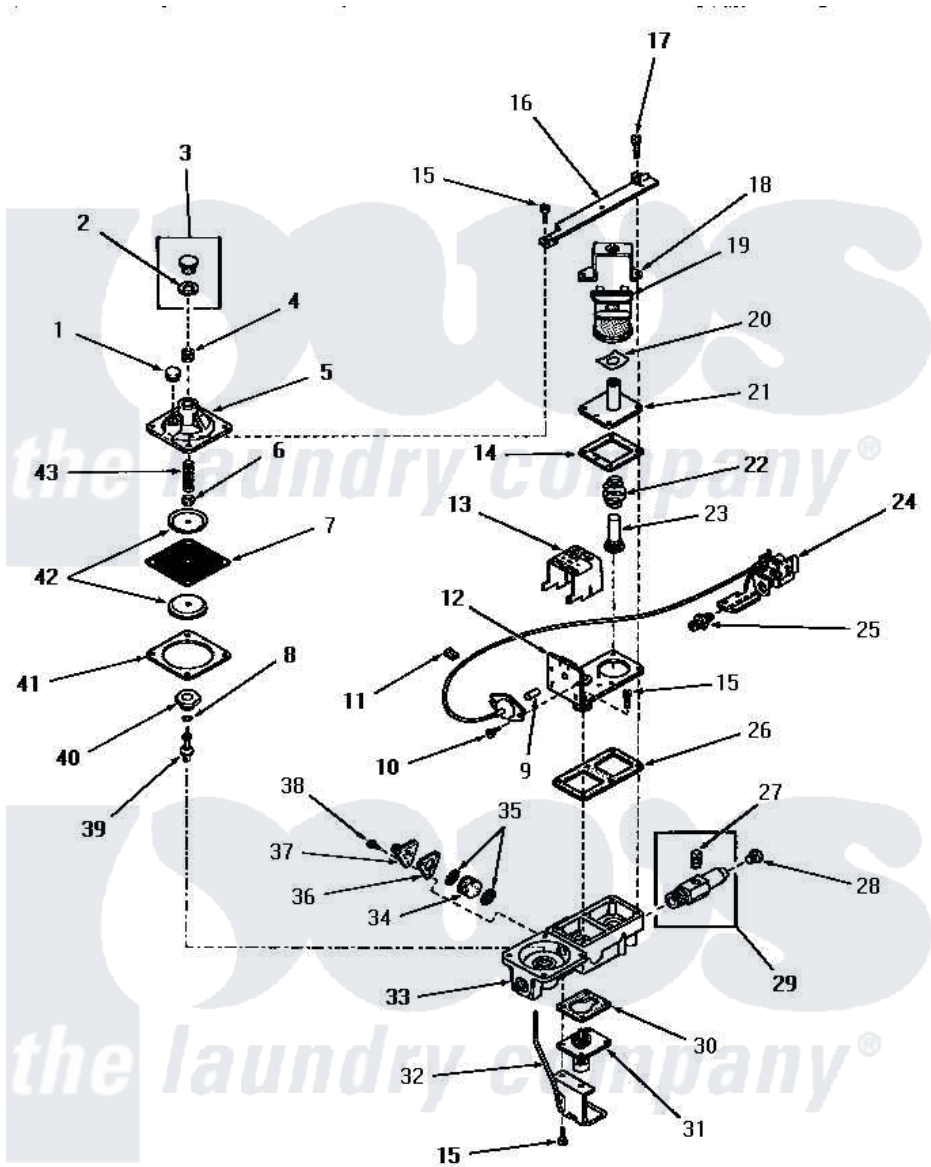

Amana DG6061 07 - 54488 GAS VALVE (NAT. / MIXED GAS)

54488 GAS VALVE (NAT./MIXED GAS)

Amana [Residential Amana DG6061 Washer Parts](#) Parts Diagram 07 - 54488 GAS VALVE (NAT. / MIXED GAS)
 Click on the part number to view part

Item	Original Part Number	Replaced By	Status	Part Description
1	54477		Not Available	CAP,VENT
2	0054474		Not Available	USE D7425607
3	Y0054476	D7431921Q		Gasket
4	54486C		Not Available	REGULATOR SCREW
5	51402Q		Not Available	REGULATOR COVER
6	51402V		Not Available	NUT
7	51402X		Not Available	DIAPHRAGM
8	51402Y		Not Available	GASKET
9	54486Z		Not Available	ACTUATING PIN
10	54486K		Not Available	SCREW
11	54486N		Not Available	CLAMP
12	54486D		Not Available	PILOT VALVE LATCH AND PLATE
13	54486G		Not Available	LATCH COVER
14	54486T		Not Available	GASKET
15	54486J		Not Available	SCREW
16	54485		Not Available	MOUNTING BRACKET

17	54486L	Not Available	SCREW
18	54486F	Not Available	COIL HOLD-DOWN BRACKET
19	54486A	Not Available	COIL,BURNER
20	51402G	Not Available	LEAF SPRING
21	54486U	Not Available	PLUNGER GUIDE
22	51999E	Not Available	SPRING
23	54486M	Not Available	PLUNGER
24	54484	Not Available	PILOT BURNER
25	54473	Not Available	ORIFICE,PILOT
26	54486R	Not Available	GASKET
27	20247		Plug, Pipe
28	51209	Not Available	ORIFICE,NG
29	0054480	Not Available	NET-PAN,DRAIN
30	54486S	Not Available	GASKET
31	54486Q	Not Available	RESET VALVE
32	54486E	Not Available	RESET LEVER AND BRACKET
33	54486B	Not Available	VALVE BODY
34	54486Y	Not Available	FILTER
35	54486X	Not Available	FILTER SCREEN
36	54486W	Not Available	GASKET
37	54486P	Not Available	OUTLET
38	54486H	Not Available	SCREW
39	51402AB	Not Available	REGULATOR PIN
40	51402AA	Not Available	REGULATOR PIN SEAT
41	51402Z	Not Available	GASKET
42	51402W	Not Available	DIAPHRAGM PLATE
43	51402U	Not Available	REGULATOR SPRING
NI	54488	Not Available	GAS VALVE