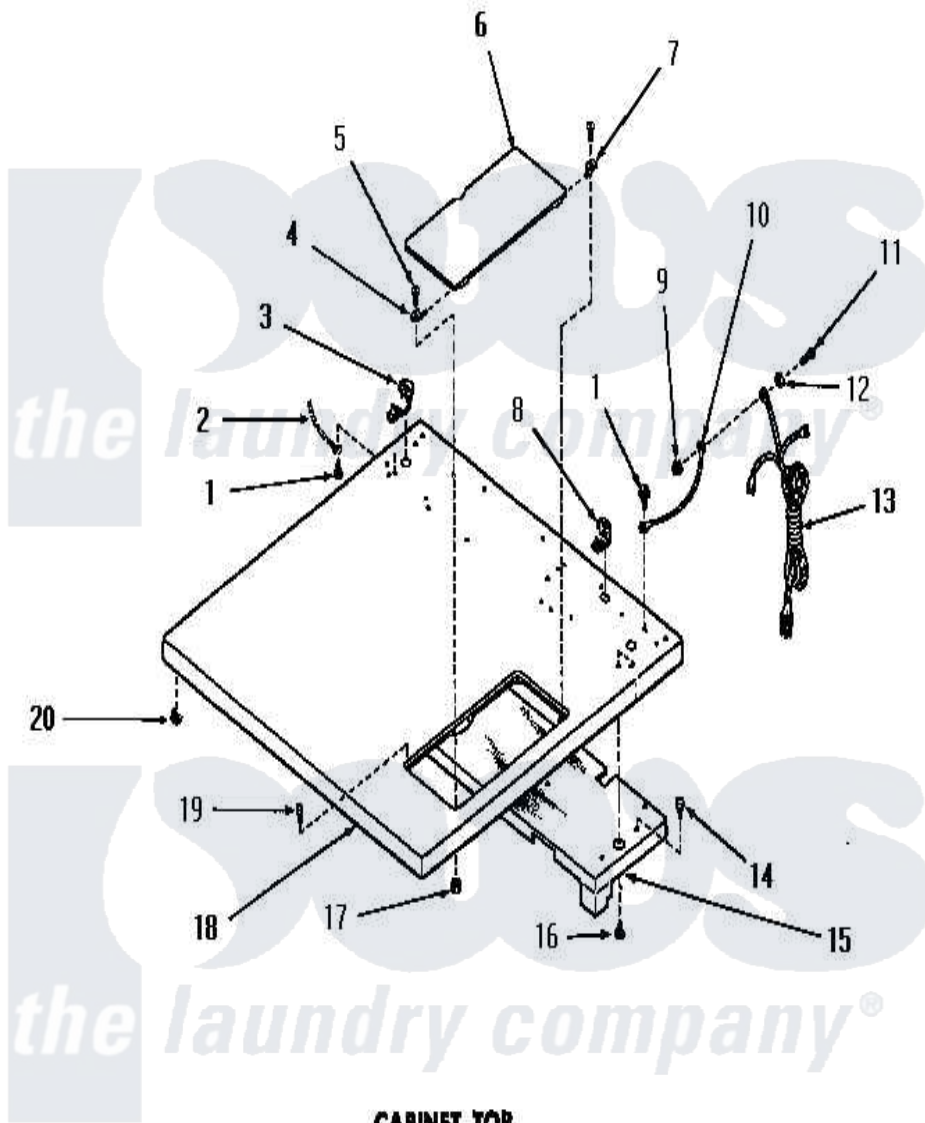

# Amana DG6061 08 - CABINET TOP

**CABINET TOP  
(Gas Models)**

Amana [Residential Amana DG6061 Washer Parts](#) Parts Diagram 08 - CABINET TOP  
Click on the part number to view part

Item	Original Part Number	Replaced By	Status	Part Description
"	NOTE:		Not Available	HOUSING AND PANEL ASSEMBLY WILL BE SUPPLIED WHENEVER 52963GR LINT SCREEN HOUSING OR 53058GR INNER DOOR PANEL IS ORDERED
1	<a href="#">51924</a>			Screw, 10-24 X 1/2 HeX
2	Y00000000		Not Available	SEE NOTE GROUND WIRE, GREEN
3	<a href="#">52113</a>			Relief, Strain
4	<a href="#">51350</a>			Hinge, Front
5	03630		Not Available	SCREW, 6-32 X 3/8 ROUND
6	52518W		Not Available	ACCESS DOOR, WHITE
"	52518A		Not Available	ACCESS DOOR, AVOCADO
"	52518H		Not Available	xREPLACE
"	52518C		Not Available	ACCESS DOOR, COPPERTONE
7	<a href="#">51351</a>			Hinge, Rear

8	21903	<a href="#">211881</a>		Grommet, Cord Part Not Used-Gas Models Only
9	23951	<a href="#">M0282009</a>		Nut
10	54300		Not Available	GROUND WIRE, GREEN
11	<a href="#">20267</a>			Screw, 10-24 X 3/8 Round
12	<a href="#">03815</a>			Lockwasher, No.10 Ext Shk
13	51508		Not Available	POWER CORD
14	51355	<a href="#">51-355</a>		5500w/240v, 13-23/32, Low Watt
15	52614		Not Available	TOP BAFFLE ASSEMBLY
16	23962	<a href="#">W10116760</a>		Screw
17	<a href="#">22678</a>			Nut, Nylon
18	52503C		Not Available	CABINET TOP, COPPERTONE
"	52503H		Not Available	CABINET TOP, HARVEST GOLD
"	52503A		Not Available	CABINET TOP, AVOCADO
"	52503W		Not Available	CABINET TOP, WHITE
19	<a href="#">53445</a>			Bumper
20	23007		Not Available	CAGED NUT