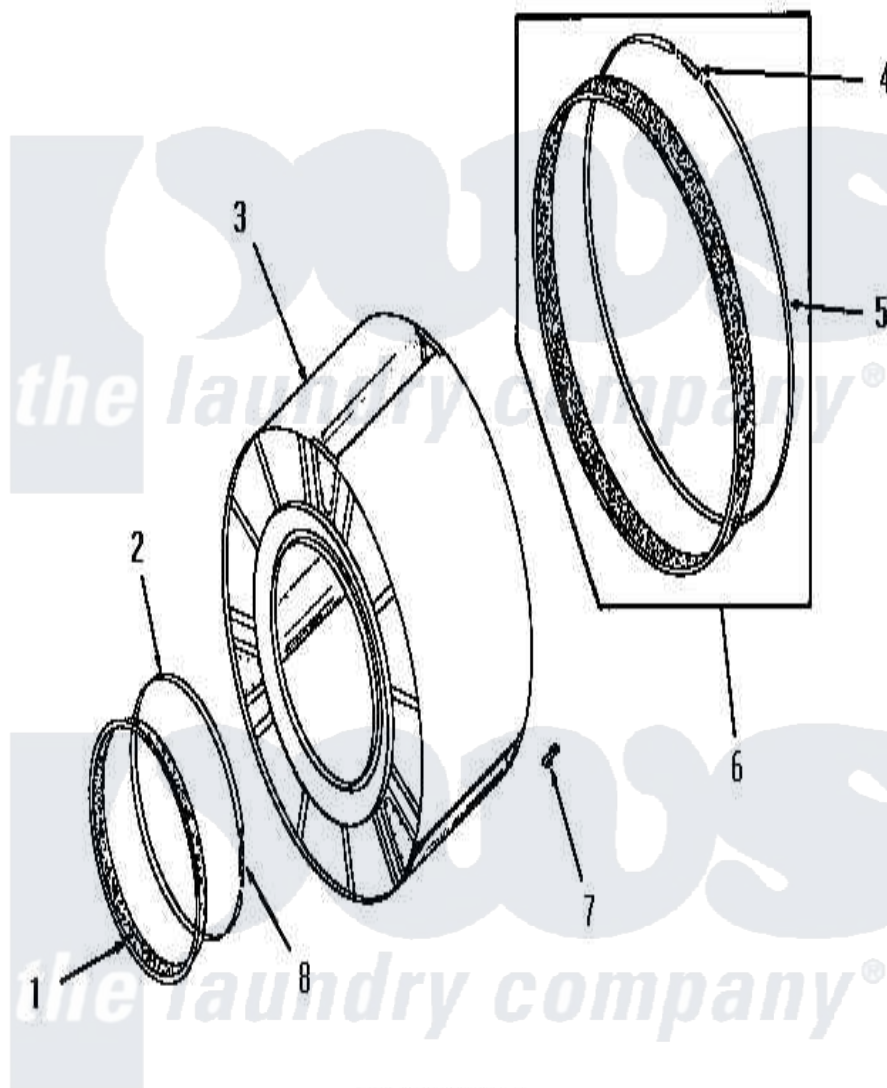

Amana DG6061 09 - CLOTHES DRUM

CLOTHES DRUM

Amana [Residential Amana DG6061 Washer Parts](#) Parts Diagram 09 - CLOTHES DRUM
 Click on the part number to view part

Item	Original Part Number	Replaced By	Status	Part Description
1	51881			Seal, Front
2	50169			Strap, Retainer
3	53137	53137ENG		50/50 Solder
4	52310			Spring
5	50781			Strap, Seal
6	51883A			Assembly, Seal
7	51201		Not Available	CLIP
8	50168			Spring