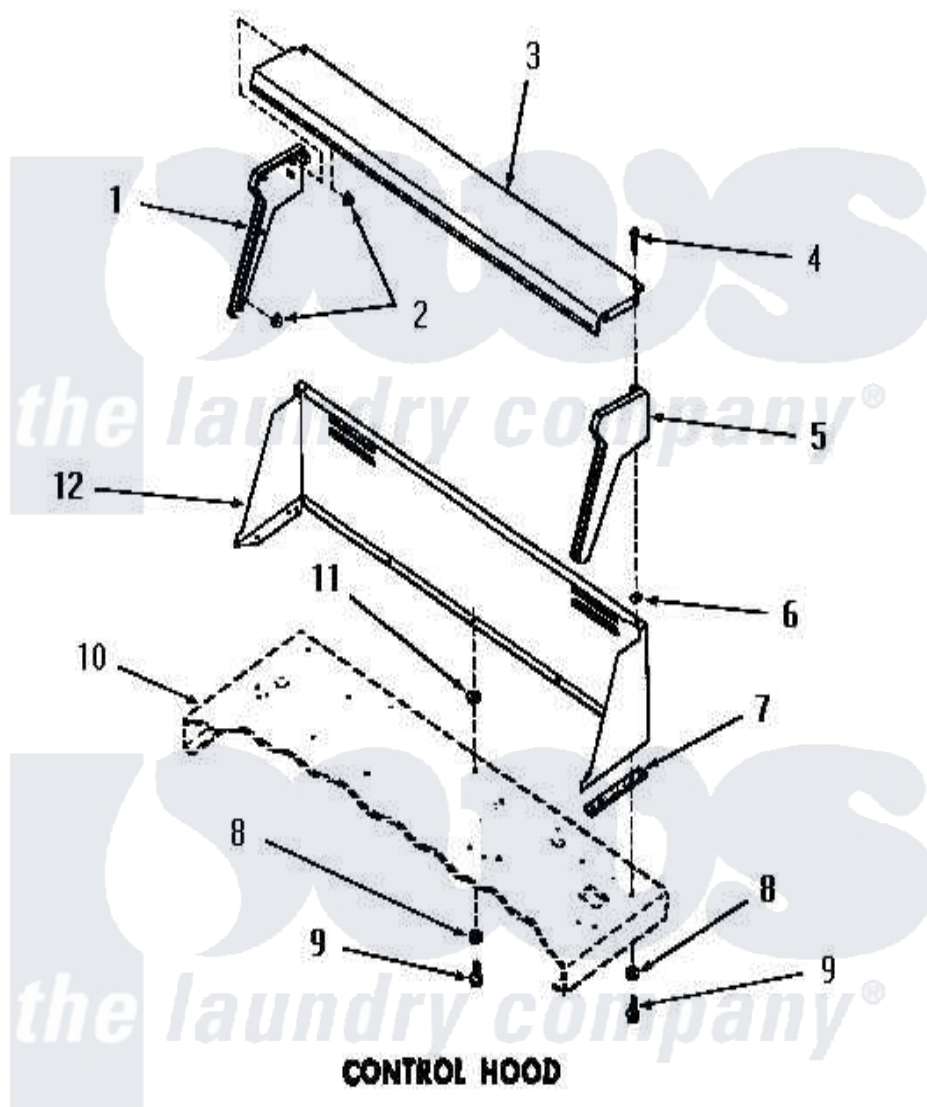

Amana DG6061 10 - CONTROL HOOD

Amana [Residential Amana DG6061 Washer Parts](#) Parts Diagram 10 - CONTROL HOOD

[Click on the part number to view part](#)

| Item | Original Part Number | Replaced By | Status | Part Description |
|------|-----------------------|---------------------------|---------------|----------------------------|
| 1 | 23367 | | Not Available | WIRING DIAGRAM |
| 2 | 23409 | | Not Available | NUT |
| 3 | 52921 | | Not Available | CONTROL HOOD TOP |
| 4 | 25232 | | Not Available | SCREW,8AB-18X7/8 OVAL |
| 5 | 23368 | 25190SPQ | | Hood End |
| 6 | 24522 | | | Nut, Speed-8ab-18 C1995 |
| 7 | 23028 | | Not Available | GASKET,CONTROL BOX END |
| 8 | 20493 | | | Washer, 11/64 ID x 3/8 OD |
| 9 | 23962 | W10116760 | | Screw |
| 10 | Y00000000 | | Not Available | SEE NOTE CABINET TOP |
| 11 | 23425 | | Not Available | WASHER,7/32IDX7/16ODX. |
| 12 | 53446C | | Not Available | CONTROL HOOD, COPPERTONE |
| " | 53446W | | Not Available | CONTROL HOOD, WHITE |
| " | 53446H | | Not Available | CONTROL HOOD, HARVEST GOLD |