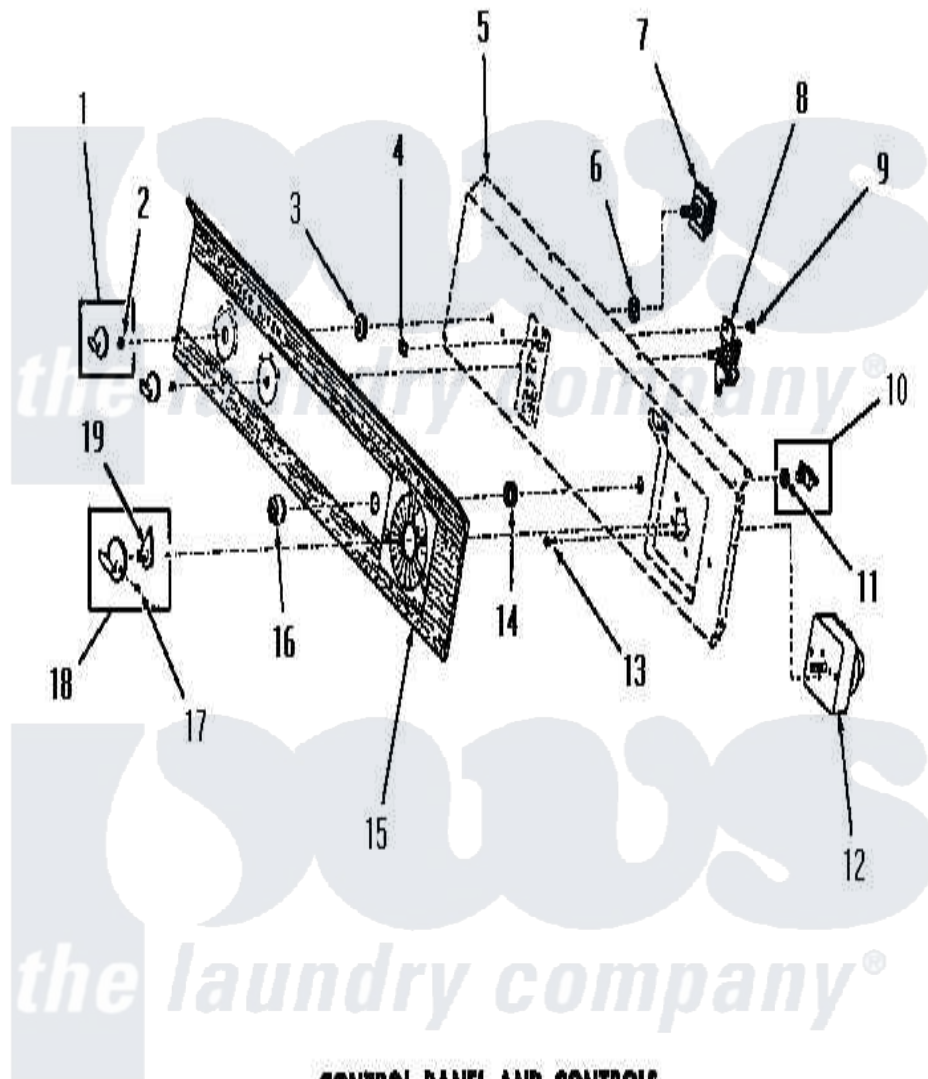

Amana DG6061 11 - CONTROL PANEL & CONTROLS

CONTROL PANEL AND CONTROLS

Amana [Residential Amana DG6061 Washer Parts](#) Parts Diagram 11 - CONTROL PANEL & CONTROLS
 Click on the part number to view part

Item	Original Part Number	Replaced By	Status	Part Description
1	23402		Not Available	KNOB,CONTROL
2	23392		Not Available	CLIP FOR 26816 KNOB
3	24391		Not Available	KNURLED NUT
4	23407			Nut, Speed-8A Tinn C15
5	Y00000000		Not Available	SEE NOTE PANEL SUPPORT PLATE
6	91176			Lockwasher, 3/8 Intshkp
7	52623	58032		Switch
8	53516		Not Available	BUZZER
9	23962	W10116760		Screw
10	53563		Not Available	SWITCH,DOOR RELEASE
11	52947			Nut, Hex 15/32-32
12	53466		Not Available	TIMER
13	70212			Screw, 8-32 X 5/32 RD H
14	23406		Not Available	KNURLED NUT
15	0053635		Not Available	BRACKET, LOWER HINGE, RH

16	23130	Not Available	SWITCH COLLAR
17	25285	Not Available	SETSCREW
18	24858	Not Available	ASSY,KNOB-TIMER
19	24857	Not Available	INDICATOR