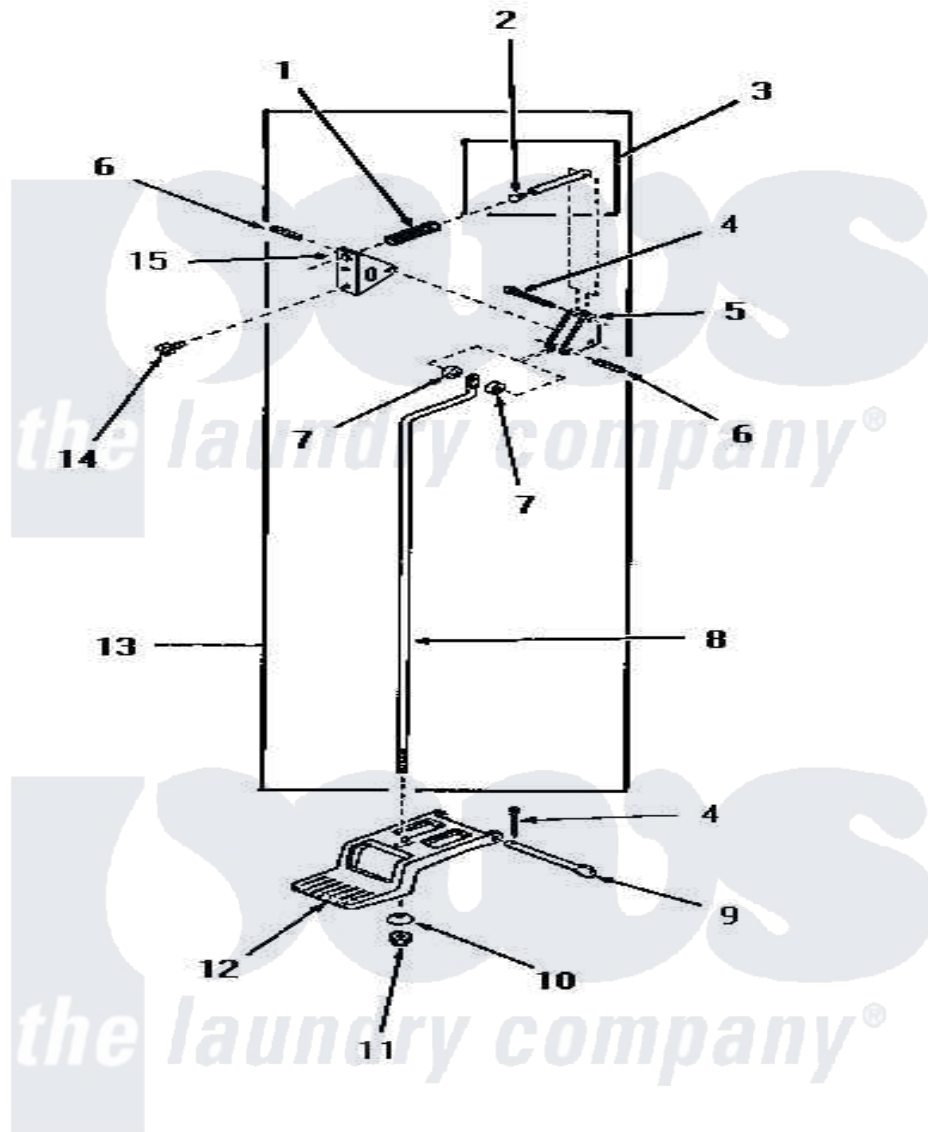

# Amana DG6061 12 - DOOR RELEASE

## DOOR RELEASE

Amana [Residential Amana DG6061 Washer Parts](#) Parts Diagram 12 - DOOR RELEASE  
 Click on the part number to view part

Item	Original Part Number	Replaced By	Status	Part Description
1	51065		Not Available	DOOR RELEASE SPRING
2	51786		Not Available	PLUG
3	51841		Not Available	DOOR RELEASE PIN ASSEMBLY
4	<a href="#">02578</a>			Pin, Cotter
5	51041		Not Available	DOOR RELEASE LEVER
6	51161		Not Available	PIN,ROLL 1/8 X 3/4
7	<a href="#">51121</a>			Door Release Spacer
8	51837		Not Available	DOOR RELEASE ROD
9	51045		Not Available	PEDAL HINGE PIN
10	51046		Not Available	NYLON WASHER
11	51271		Not Available	NUT
12	<a href="#">51802</a>			Pedal, Foot
13	51844		Not Available	DOOR RELEASE ASSEMBLY
14	51246		Not Available	SCREW
15	51052		Not Available	DOOR RELEASE BRACKET