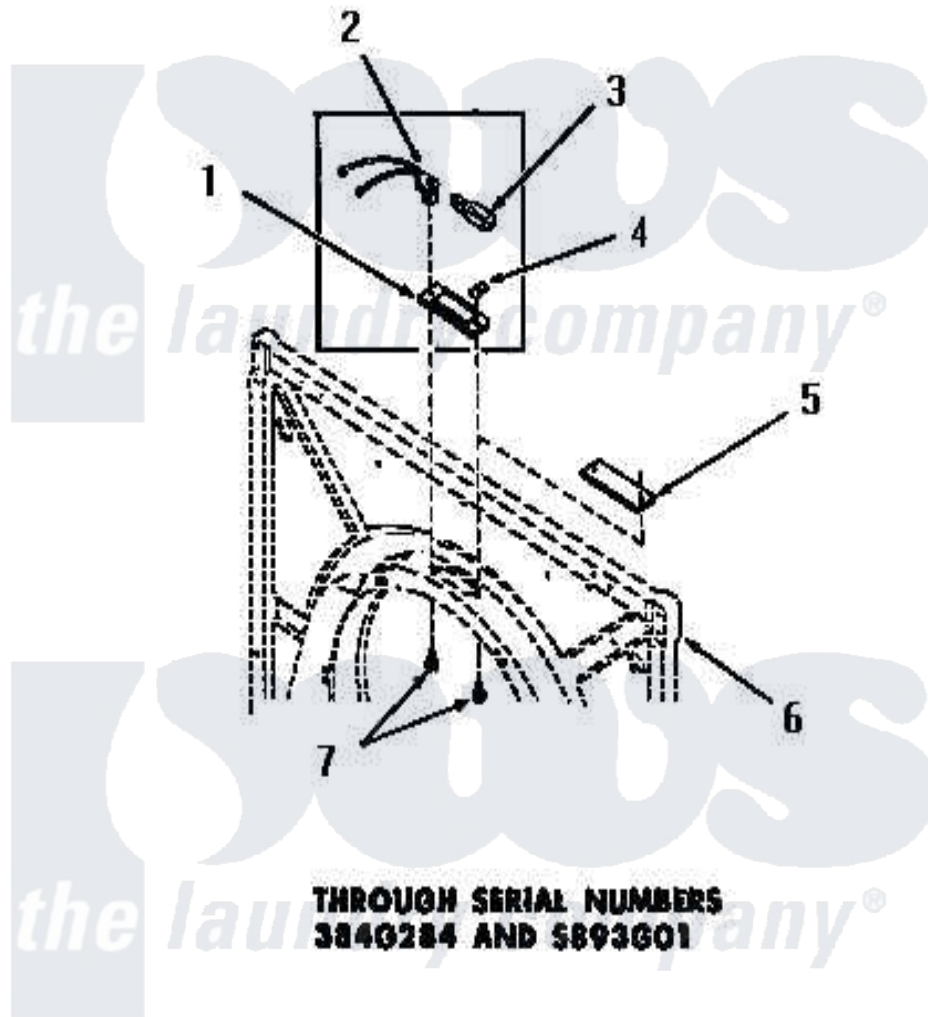

Amana DG6061 13 - DRUM LIGHT & COVER PLATE

Amana [Residential Amana DG6061 Washer Parts](#) Parts Diagram 13 - DRUM LIGHT & COVER PLATE
 Click on the part number to view part

Item	Original Part Number	Replaced By	Status	Part Description
1	51070			Lens, Drum Light
2	Y51887		Not Available	BULB RECEPTACLE
3	21608	A3167501		Lamp Oven, Int.
4	Y51788		Not Available	SPEED NUT
5	53911		Not Available	COVER PLATE
6	Y00000000		Not Available	SEE NOTE FRONT FRAME AND AIR SHROUD
7	51784		Not Available	SCREW, 10B-16 X 1/2 HEX