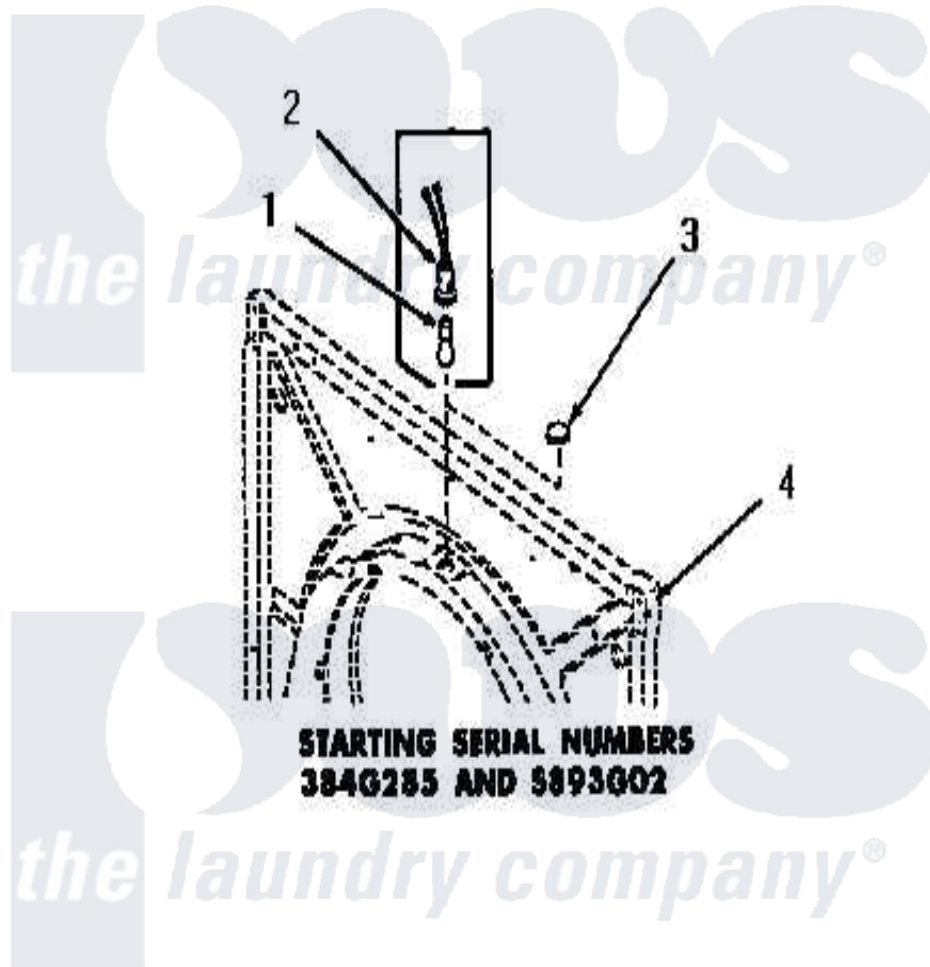

Amana DG6061 14 - DRUM LIGHT & COVER PLATE

[Amana Residential Amana DG6061 Washer Parts](#) Parts Diagram 14 - DRUM LIGHT & COVER PLATE
Click on the part number to view part

Item	Original Part Number	Replaced By	Status	Part Description
1	Y54608	31001575		Bulb, Cylinder Light
2	Y0054609	M0270519		Washer
3	54610		Not Available	PLUG BUTTON
4	Y00000000		Not Available	SEE NOTE FRONT FRAME AND AIR SHROUD