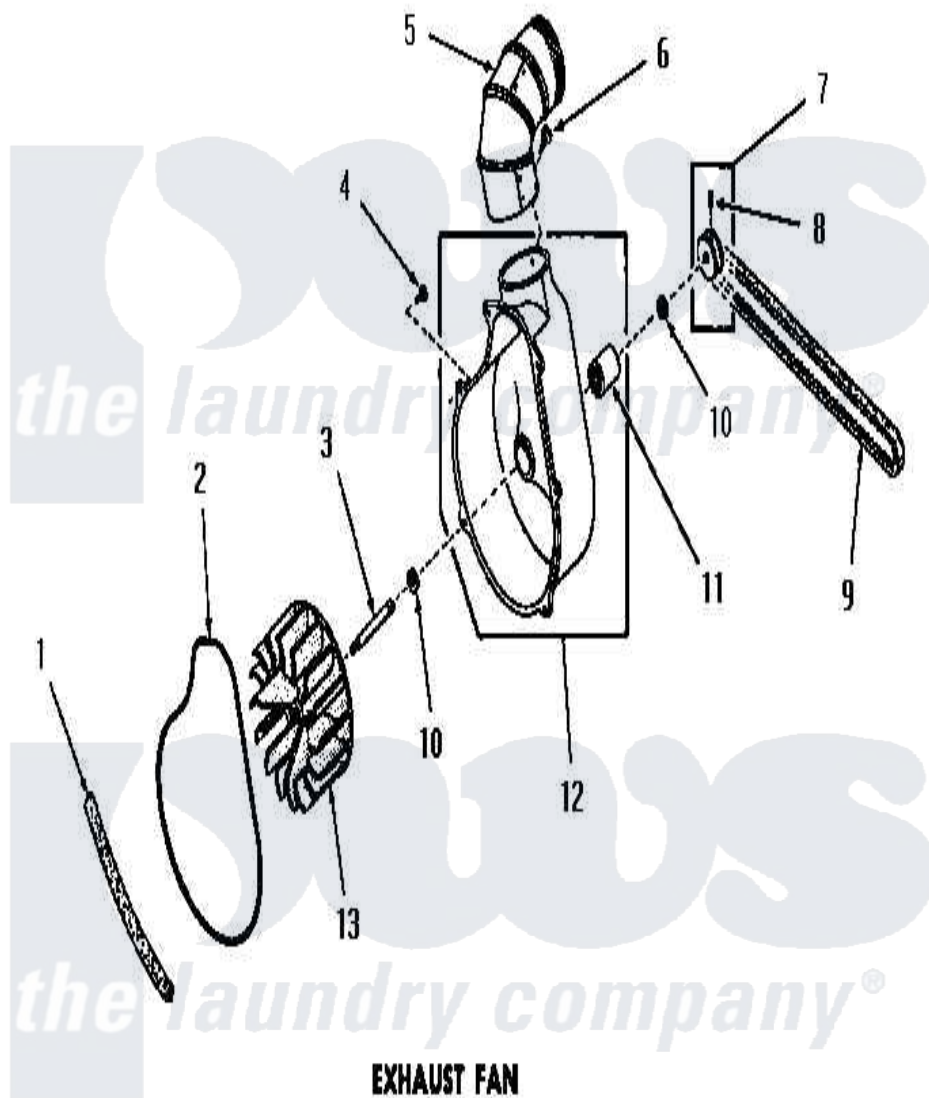

Amana DG6061 15 - EXHAUST FAN

Amana [Residential Amana DG6061 Washer Parts](#) Parts Diagram 15 - EXHAUST FAN
 Click on the part number to view part

Item	Original Part Number	Replaced By	Status	Part Description
1	51790			Seal
2	51791			Gasket, Housing
3	53519		Not Available	EXHAUST FAN SHAFT
4	51784		Not Available	SCREW, 10B-16 X 1/2 HEX
5	Y0052707	31986601B		Switch, Rocker
6	23222	3177991		Screw
7	53521		Not Available	ASSY, PULLEY
8	02771			Screw, 1/4-20 x 3/8 Hex S
9	51994			Belt
10	52549			Washer, 501 ID X3/4 Odx
11	51991		Not Available	BEARING
12	51946		Not Available	HOUSING, BLOWER
13	90585		Not Available	IMPELLER