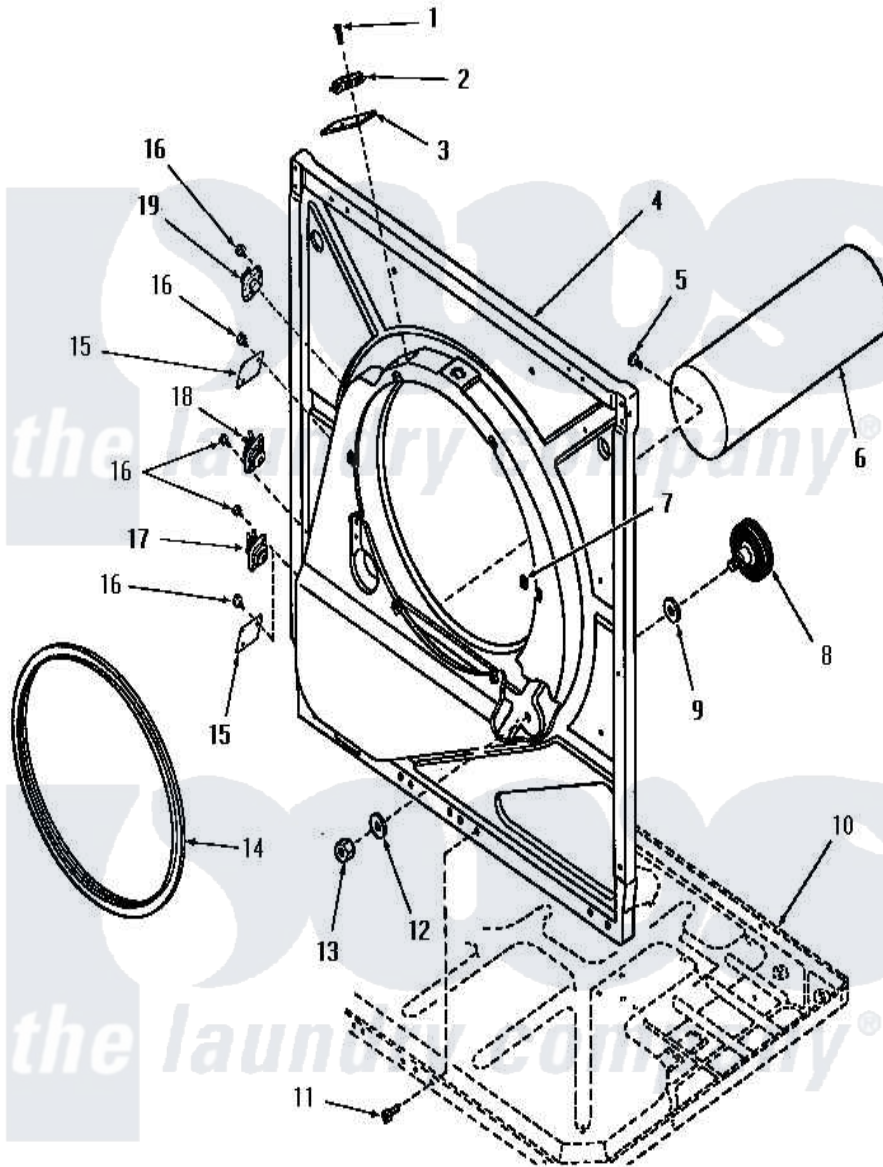

Amana DG6061 16 - FRONT FRAME & AIR SHROUD

FRONT FRAME AND AIR SHROUD

Amana Residential Amana DG6061 Washer Parts Parts Diagram 16 - FRONT FRAME & AIR SHROUD
 Click on the part number to view part

Item	Original Part Number	Replaced By	Status	Part Description
1	51783			Screw, 6b-20 X 7/8 HeX
2	Y51143		Not Available	SWITCH
3	52112			Insulation
4	51850		Not Available	FRONT FRAME AND AIR SHROUD
5	52150	489464		Screw
6	51821		Not Available	EXHAUST DUCT
7	52865		Not Available	SPEED NUT
8	53555	56285		Roller Cylinder
9	52123			Washer
10	Y00000000		Not Available	SEE NOTE FRAME BASE
11	51784		Not Available	SCREW,10B-16 X 1/2 HEX
12	52122			Washer
13	52124		Not Available	NUT
14	51798		Not Available	GASKET
15	52550		Not Available	COVER PLATE
16	23222	3177991		Screw

17 [54736](#)

Thermostat

18 [54737](#)

Thermostat

19 [53708](#)

Thermostat