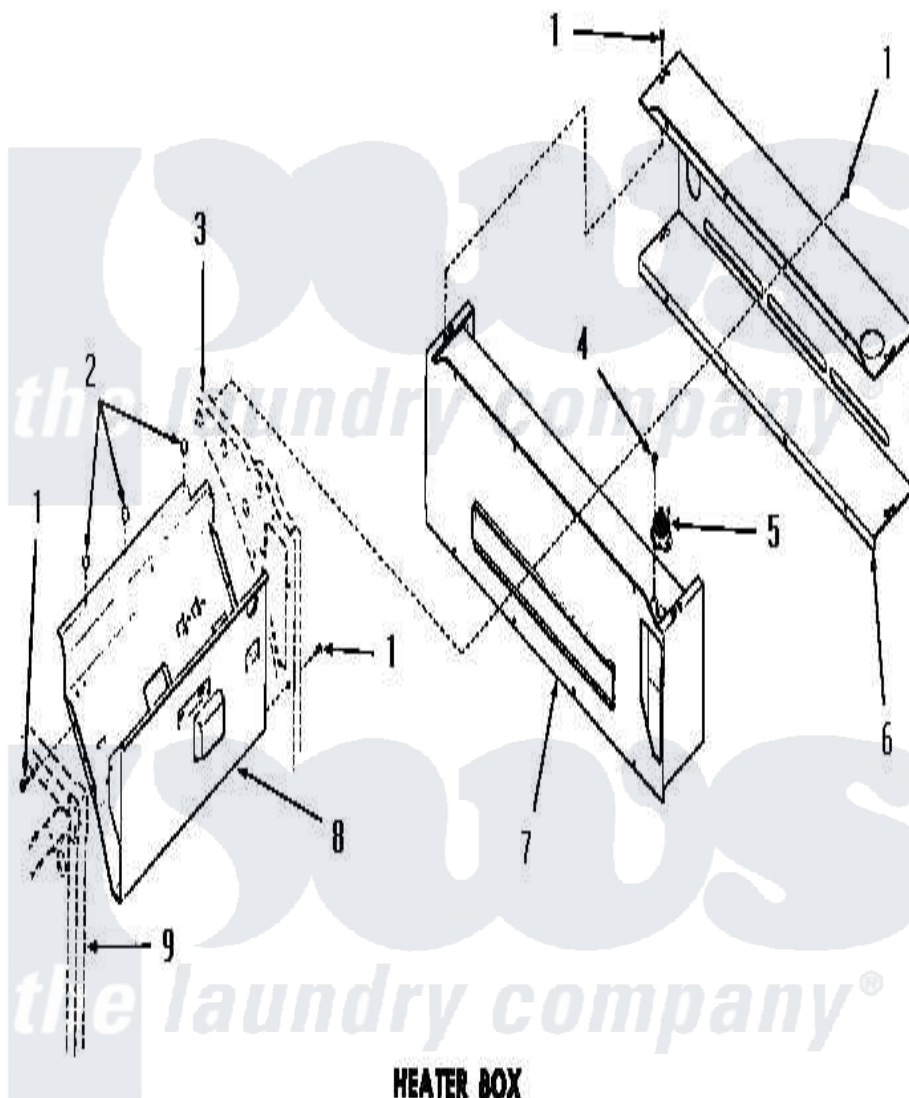

# Amana DG6061 17 - HEATER BOX

**HEATER BOX**  
(Gas Models)

[Amana Residential Amana DG6061 Washer Parts](#) Parts Diagram 17 - HEATER BOX  
Click on the part number to view part

Item	Original Part Number	Replaced By	Status	Part Description
1	51784		Not Available	SCREW,10B-16 X 1/2 HEX
2	52552		Not Available	BUMPER, OVEN DOOR
3	Y00000000		Not Available	SEE NOTE REAR FRAME
4	23222	<a href="#">3177991</a>		Screw
5	51185		Not Available	THERMOSTAT,HEATER BOX
6	Y51862		Not Available	HEATER BOX
7	54717		Not Available	ASSY,HEATER BOX
8	Y52584		Not Available	BURNER SHIELD
9	Y00000000		Not Available	SEE NOTE FRONT FRAME AND AIR SHROUD