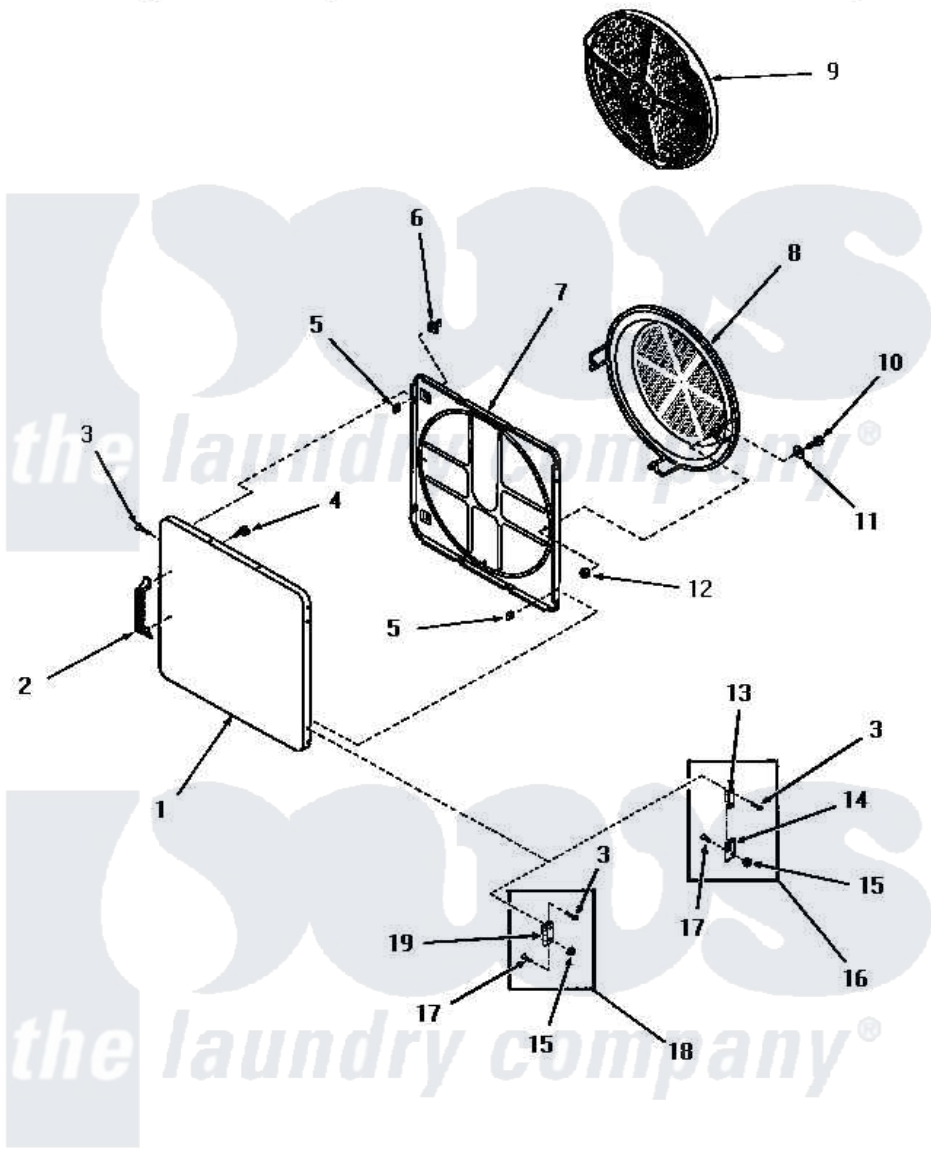

# Amana DG6061 18 - LOADING DOOR

## LOADING DOOR (Starting Serial Nos. 31V9369 and S66Y581)

Amana [Residential Amana DG6061 Washer Parts](#) Parts Diagram 18 - LOADING DOOR  
Click on the part number to view part

Item	Original Part Number	Replaced By	Status	Part Description
1	52489W		Not Available	OUTER DOOR PANEL, WHITE
"	52489H		Not Available	OUTER DOOR PANEL, HARVEST GOLD
"	52489C		Not Available	OUTER DOOR PANEL, COPPERTONE
"	52489A		Not Available	OUTER DOOR PANEL, AVOCADO
2	54068	<a href="#">61925</a>		Pull Door Commercial Black
3	52864	<a href="#">500226</a>		Screw, 8b-16 x 5/8 Tap
4	52150	<a href="#">489464</a>		Screw
5	52865		Not Available	SPEED NUT
6	54661	<a href="#">LA-1003</a>		Door Catch Kit
7	54665	<a href="#">54-665</a>		Bake Element
8	54731	<a href="#">54-731</a>		Bake Element
9	53002		Not Available	NO LONGER AVAILABLE
10	24688		Not Available	CAP SCREW
11	Q6275		Not Available	WASHER

12	52566	<a href="#">27001225</a>	Nut, Jam Mid Lock 1/4-20
13	Y0053944	<a href="#">D7772202</a>	Air Duct. Bottom
14	Y0053945	<a href="#">D7772101</a>	Shield-Light
15	51236	<a href="#">488130</a>	Nut
16	Y00000000	Not Available	SEE NOTE MODELS DG3350, DG3300, DG3250, FG3240 AND DG3240
17	<a href="#">22649</a>		Screw, 8-32 X 13/32 FI
18	Y00000000	Not Available	SEE NOTE ALL OTHER MODELS
19	<a href="#">70014</a>		Hinge