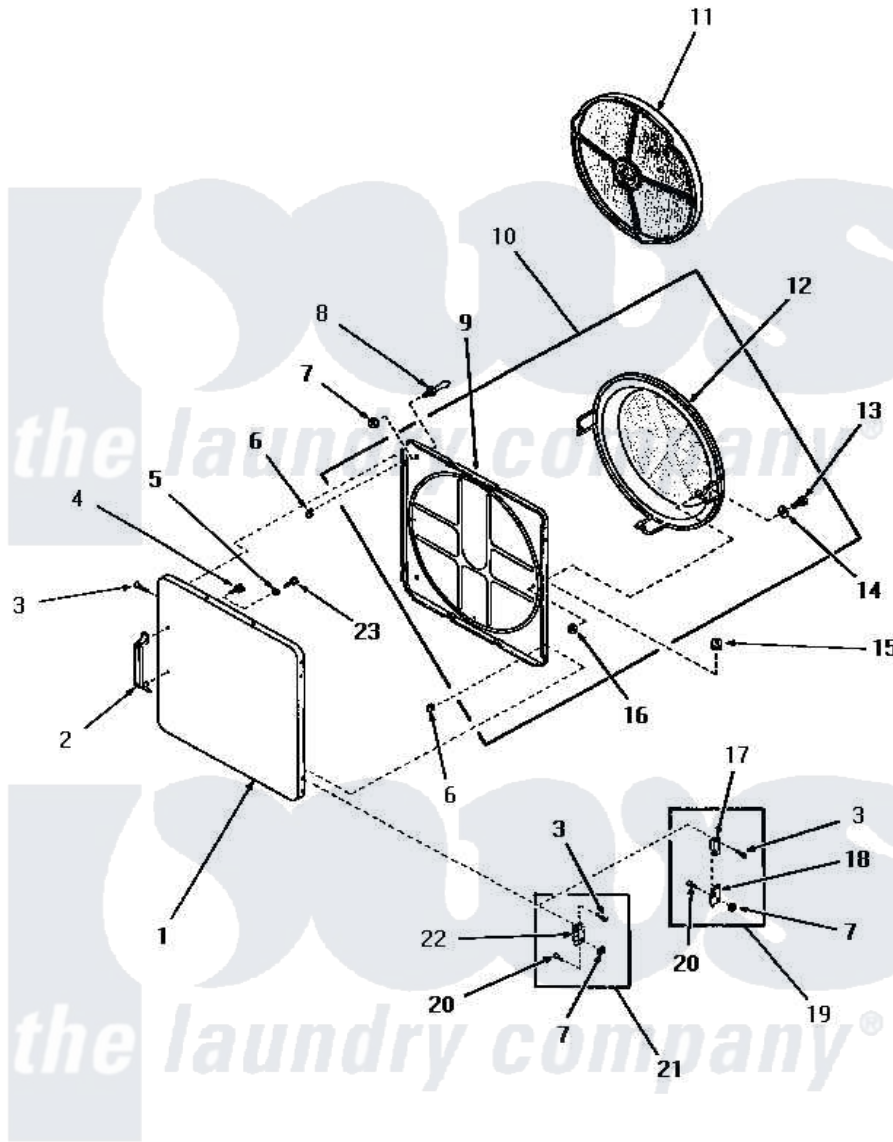

Amana DG6061 19 - LOADING DOOR (THRU SN 31V9368 & S66Y580)

LOADING DOOR (Through Serial Nos. 31V9368 and S66Y580)

Amana [Residential Amana DG6061 Washer Parts](#) Parts Diagram 19 - LOADING DOOR (THRU SN 31V9368 & S66Y580)
 Click on the part number to view part

Item	Original Part Number	Replaced By	Status	Part Description
1	52489W		Not Available	OUTER DOOR PANEL, WHITE
"	52489H		Not Available	OUTER DOOR PANEL, HARVEST GOLD
"	52489C		Not Available	OUTER DOOR PANEL, COPPERTONE
"	52489A		Not Available	OUTER DOOR PANEL, AVOCADO
2	54068	61925		Pull Door Commercial Black
3	52864	500226		Screw, 8b-16 x 5/8 Tap
4	52150	489464		Screw
5	Y20278		Not Available	LOCKWASHER
6	52865		Not Available	SPEED NUT
7	51236	488130		Nut
8	51992			Strike, Door
9	54730		Not Available	INNER DOOR PANEL
10	54738		Not Available	ASSY,HOUSING & PANEL
11	53002		Not Available	NO LONGER AVAILABLE

12	54731	54-731		Bake Element
13	24688		Not Available	CAP SCREW
14	Q6275		Not Available	WASHER
15	51858			Grommet
16	52566	27001225		Nut, Jam Mid Lock 1/4-20
17	Y0053944	D7772202		Air Duct. Bottom
18	Y0053945	D7772101		Shield-Light
19	Y00000000		Not Available	SEE NOTE MODELS DG3350, DG3300, DG3250 AND DG3240
20	22649			Screw, 8-32 X 13/32 FI
21	Y00000000		Not Available	SEE NOTE ALL OTHER MODELS
22	70014			Hinge
23	22024	20001169		22024 24