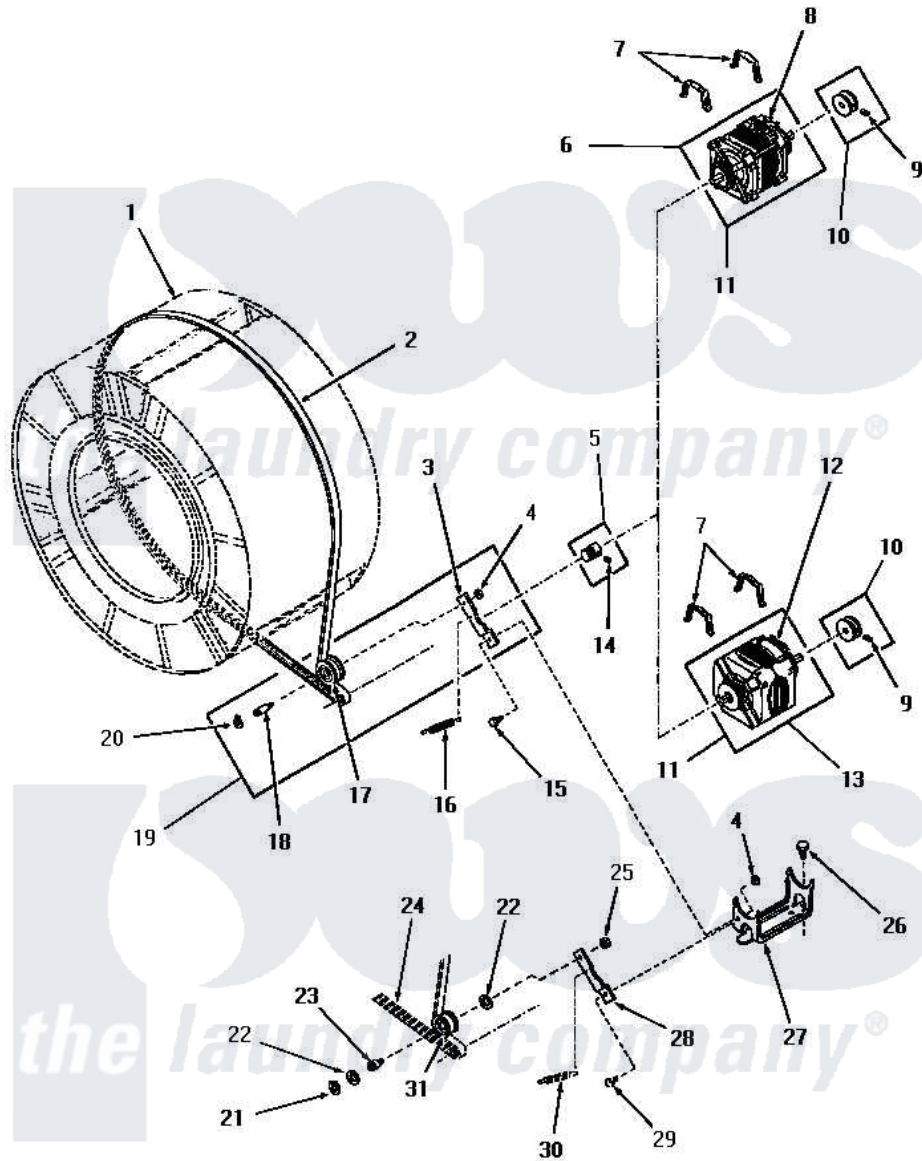

Amana DG6061 20 - MOTOR, IDLER & BELT

MOTOR, IDLER AND BELT

Amana [Residential Amana DG6061 Washer Parts](#) Parts Diagram 20 - MOTOR, IDLER & BELT
 Click on the part number to view part

Item	Original Part Number	Replaced By	Status	Part Description
1	Y00000000		Not Available	SEE NOTE CLOTHES DRUM
2	52556			Belt
3	54410		Not Available	LEVER,IDLER
4	52566	27001225		Nut, Jam Mid Lock 1/4-20
5	52593		Not Available	ASSY,MOTOR PULLEY
6	Y00000000		Not Available	SEE NOTE GENERAL ELECTRIC FORM "V" MOTOR
7	51789	660658		Clamp, Motor Mounting 343481 685441
8	53249		Not Available	SWITCH
9	02771			Screw, 1/4-20 x 3/8 Hex S
10	53522			Pulley, Motor
11	52697		Not Available	MOTOR
12	Y00000000		Not Available	SEE NOTE WESTINGHOUSE -- (NOT REPLACEABLE)
"	53213			Switch
"	53226		Not Available	SWITCH,MOTOR

"	53214	Not Available	MOTOR SWITCH, DELCO
13	Y00000000	Not Available	SEE NOTE GENERAL ELECTRIC FORM "T" MOTOR
14	52906	Not Available	SETSCREW
15	52567		Bolt, Shoulder
16	52323		Spring
17	Y54414		Assembly, Wheel And Bearing
18	54411	Not Available	SHAFT, IDLER LEVER
19	54415	Not Available	LEVER, IDLER
20	23748		Ring, Retaining
21	70061		Ring, Retaining
22	Y52564		Washer
23	52611	Not Available	SHAFT, IDLER xREPLACE
24	Y00000000	Not Available	SEE NOTE BELT
25	52124	Not Available	NUT
26	23928	Not Available	CAP SCREW AND LOCKWASHER
27	51824	Not Available	MOUNT, MOTOR
28	52562	Not Available	IDLER LEVER
29	Y00000000	Not Available	SEE NOTE SHOULDER BOLT
30	Y00000000	Not Available	SEE NOTE SPRING
31	52561	Not Available	IDLER PULLEY