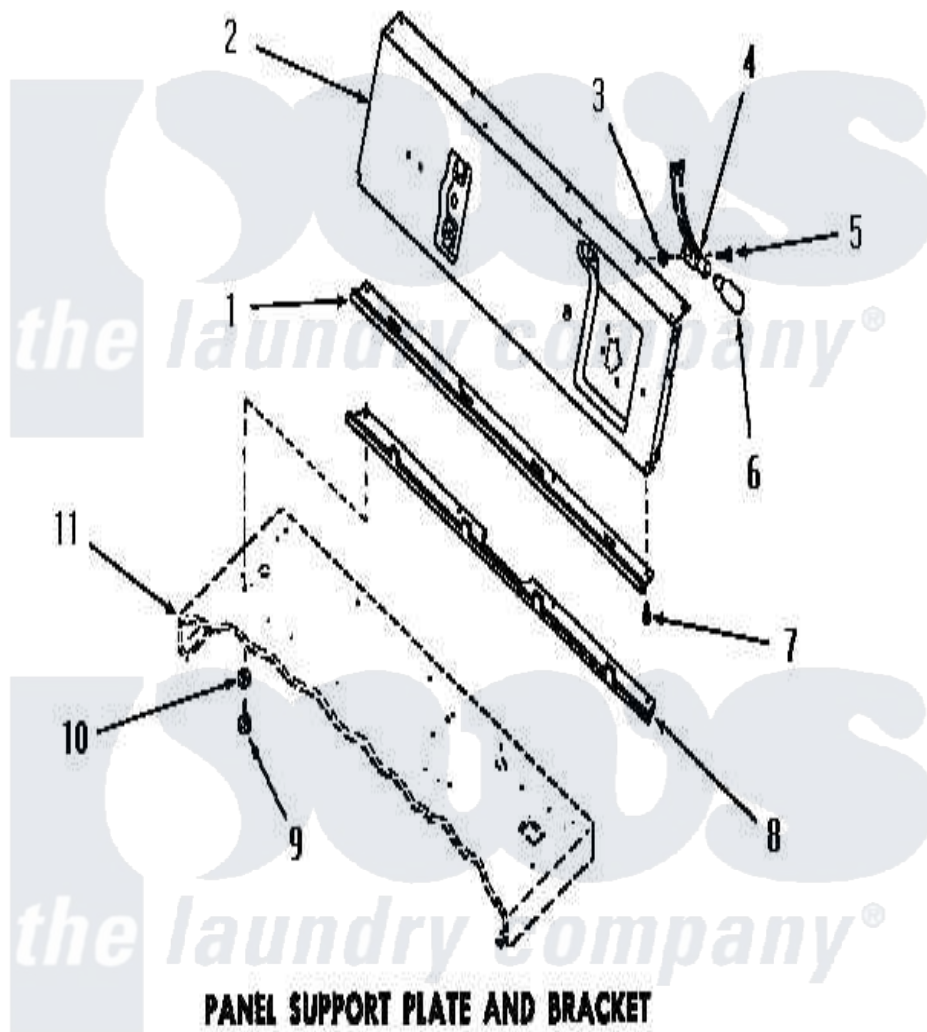

Amana DG6061 22 - PANEL SUPPORT PLATE & BRACKET

Amana [Residential Amana DG6061 Washer Parts](#) Parts Diagram 22 - PANEL SUPPORT PLATE & BRACKET
 Click on the part number to view part

Item	Original Part Number	Replaced By	Status	Part Description
1	Y52929		Not Available	PANEL TRIM
2	53628		Not Available	PANEL SUPPORT PLATE
"	0054750		Not Available	DOOR FRAME
3	22378		Not Available	NUT
4	Y22368		Not Available	BULB RECEPTACLE
5	20268	80399		SCREW Pan Head CR Rec 832x281
6	21608	A3167501		Lamp Oven, Int.
7	23222	3177991		Screw
8	52912		Not Available	PANEL SUPPORT BRACKET
9	23962	W10116760		Screw
10	20493			Washer, 11/64 ID x 3/8 OD
11	Y00000000		Not Available	SEE NOTE CABINET TOP