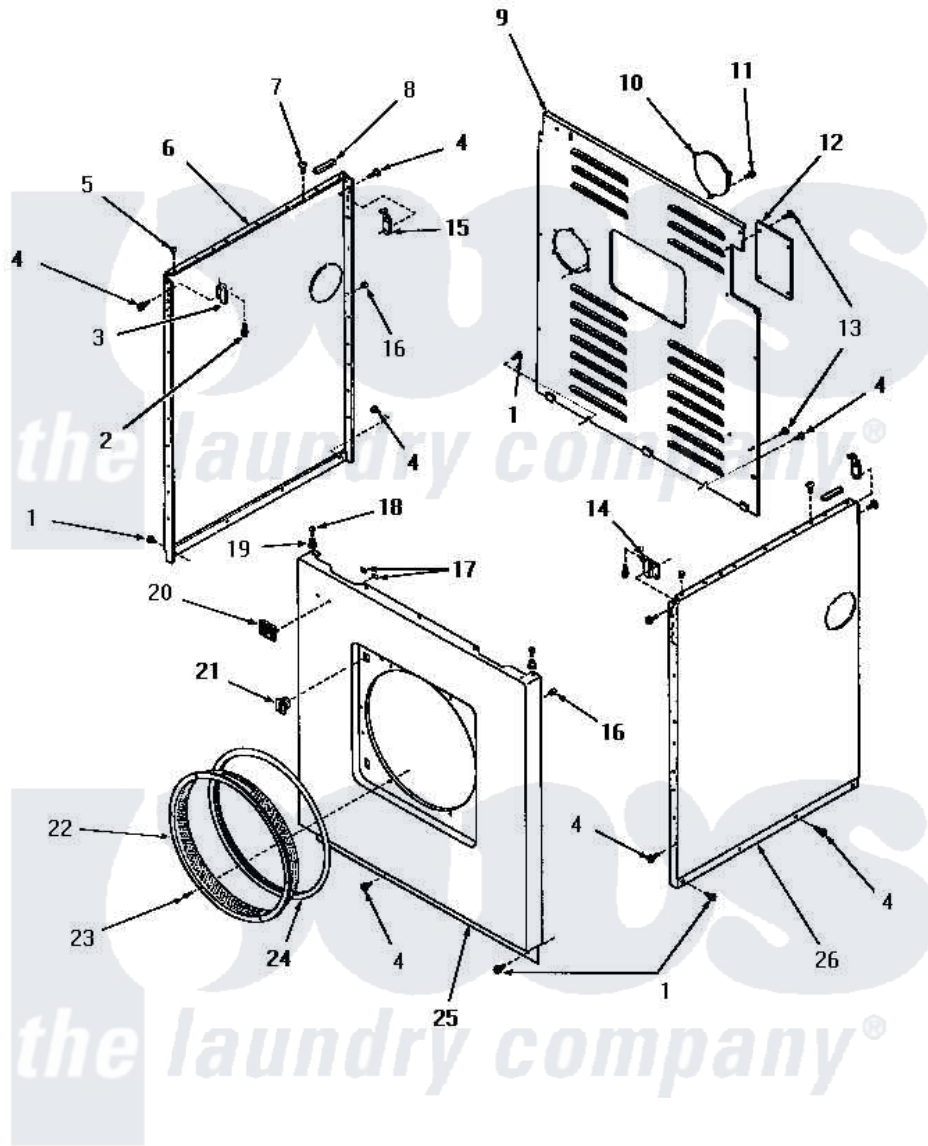

Amana DG6061 23 - PANELS

PANELS

Amana [Residential Amana DG6061 Washer Parts](#) Parts Diagram 23 - PANELS
 Click on the part number to view part

Item	Original Part Number	Replaced By	Status	Part Description
1	25723	27001200		Screw
2	23008			Screw, 10-24 X 3/4 Sems
3	22847		Not Available	BRACKET
4	51784		Not Available	SCREW,10B-16 X 1/2 HEX
5	21176			Bumper
6	52669W		Not Available	SIDE PANEL, LEFT, WHITE
"	52669C		Not Available	SIDE PANEL, LEFT, COPPERTONE
"	52669H		Not Available	SIDE PANEL, LEFT, HARVEST GOLD
"	52669A		Not Available	SIDE PANEL, LEFT, AVOCADO
7	52442		Not Available	SCREW, No.10-16 X 3/8"
8	80312			Bumper Pad
9	52677GR		Not Available	PANEL,REAR xREPLACE
"	52677A		Not Available	REAR PANEL, AVOCADO
"	52677H		Not Available	REAR PANEL, HARVEST GOLD