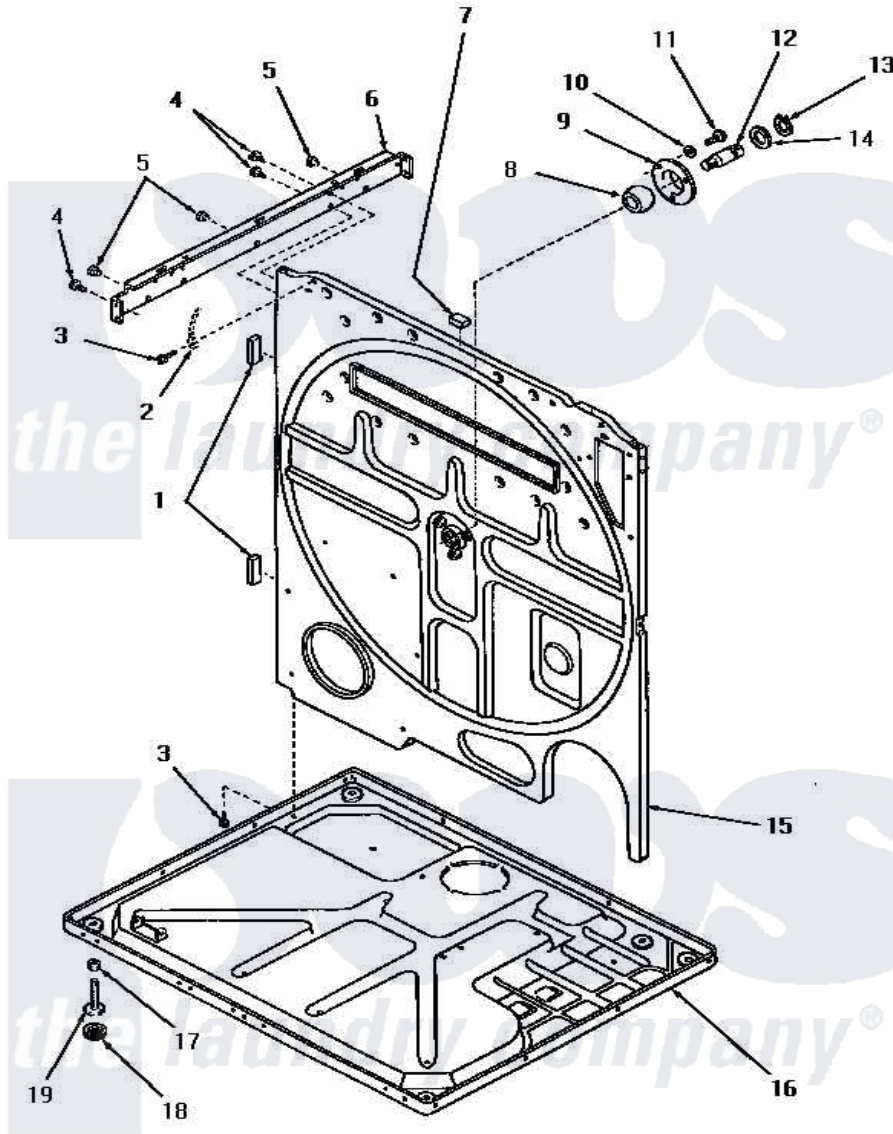

Amana DG6061 24 - REAR FRAME & FRAME BASE

REAR FRAME AND FRAME BASE

Amana [Residential Amana DG6061 Washer Parts](#) Parts Diagram 24 - REAR FRAME & FRAME BASE

[Click on the part number to view part](#)

Item	Original Part Number	Replaced By	Status	Part Description
1	20354		Not Available	BUMPER PAD
2	Y00000000		Not Available	SEE NOTE GROUND WIRE, GREEN
3	51784		Not Available	SCREW,10B-16 X 1/2 HEX
4	51780	3390631		Screw, 10-16 X 3/8
5	21685	40038001		Bumper
6	51818		Not Available	SUPPORT CHANNEL, RIGHT OR LEFT
7	Y0054053	Y0301205		ELeMent- L
8	Y52079			Bearing, Drum Shaft
9	51826		Not Available	COVER,BEARING
10	03189			LoCkwasher, 1/4 Std-C P
11	53589	8204624		Bolt
12	53132		Not Available	SHAFT,DRUM
13	70061			Ring, Retaining
14	Y52564			Washer
15	52574		Not Available	FRAME,REAR

16	Y52572	Not Available	FRAME BASE
17	52794	62739	Nut, Lock
18	70282	Y314137	Foot, Rubber
19	Y52696	Y305086	Adjustable Leg And Nut