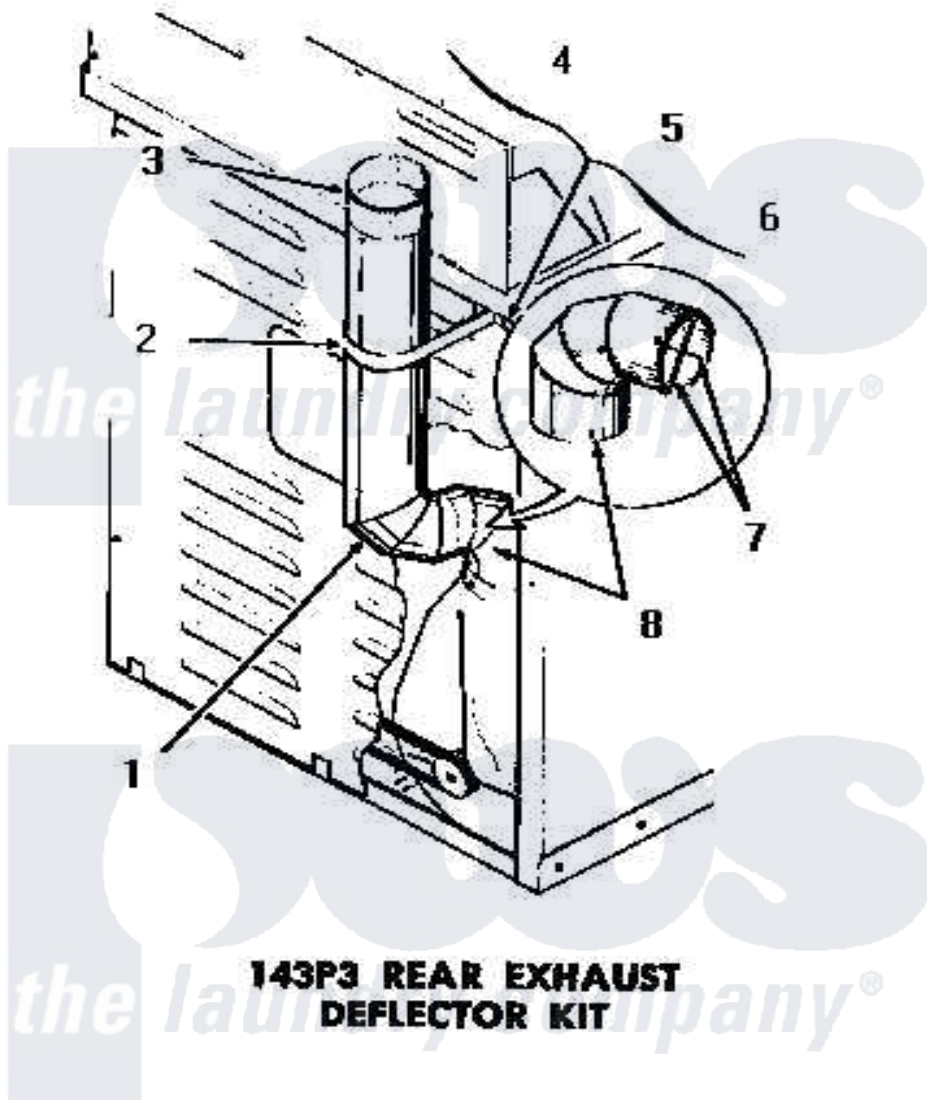

Amana DG6090 02 - 143P3 REAR EXHAUST DEFLECTOR KIT

143P3 REAR EXHAUST DEFLECTOR KIT

Amana [Residential Amana DG6090 Washer Parts](#) Parts Diagram 02 - 143P3 REAR EXHAUST DEFLECTOR KIT
 Click on the part number to view part

Item	Original Part Number	Replaced By	Status	Part Description
1	51917		Not Available	ELBOW
2	52127		Not Available	SUPPORT BRACKET
3	Y52129		Not Available	EXHAUST PIPE, 4" X 18"
4	20267			Screw, 10-24 X 3/8 Round
5	03815			Lockwasher, No.10 Ext Shk
6	03673		Not Available	NUT
7	Y00000000		Not Available	SEE NOTE CUT AND REMOVE WIRE GUARDS
8	Y00000000		Not Available	SEE NOTE DRYER EXHAUST ELBOW -- (SUPPLIED WITH DRYER)
NI	143P3		Not Available	REAR EXHAUST DEFLECTOR KIT