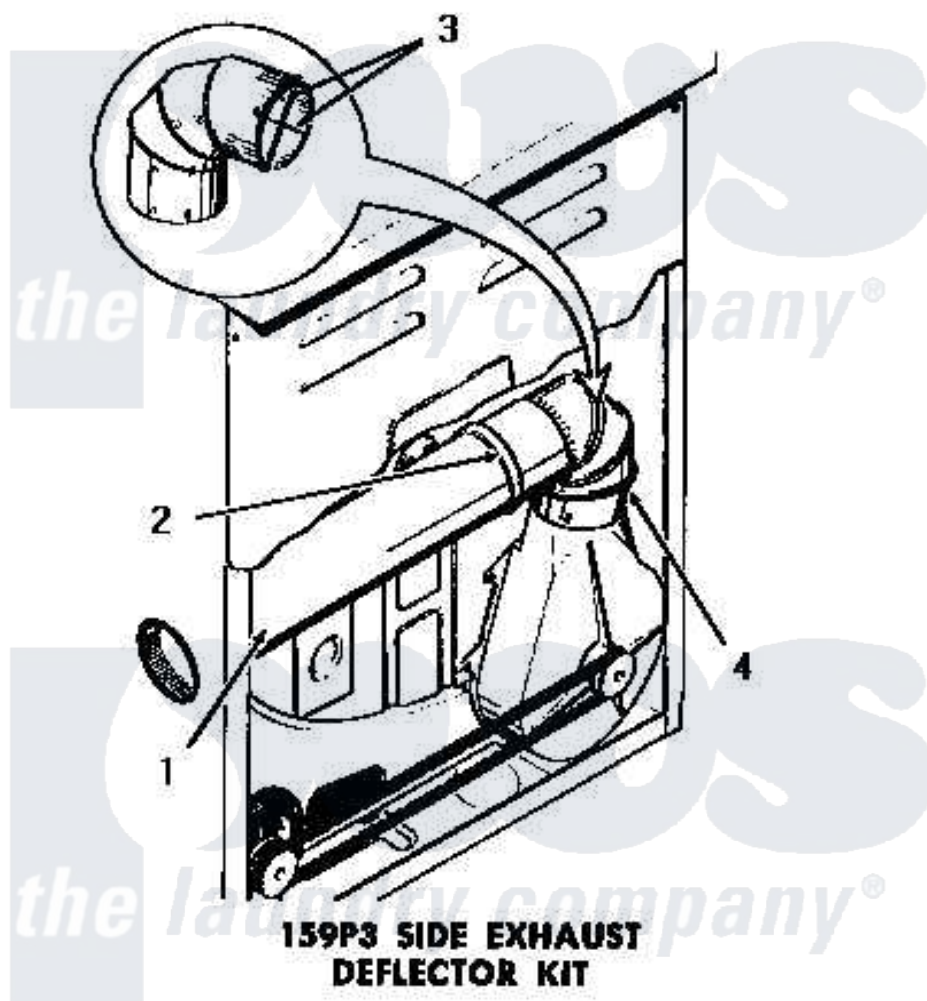

# Amana DG6090 03 - 159P3 SIDE EXHAUST DEFLECTOR KIT

Amana [Residential Amana DG6090 Washer Parts](#) Parts Diagram 03 - 159P3 SIDE EXHAUST DEFLECTOR KIT  
 Click on the part number to view part

Item	Original Part Number	Replaced By	Status	Part Description
1	<a href="#">Y0052776</a>			Handle, Oven Door
2	0052775	<a href="#">0057344</a>		Suptop Burner
3	Y00000000		Not Available	SEE NOTE CUT AND REMOVE WIRE GUARDS
4	Y00000000		Not Available	SEE NOTE DRYER EXHAUST ELBOW -- (SUPPLIED WITH DRYER)
NI	159P3		Not Available	SIDE EXHAUST DEFLECTOR KIT