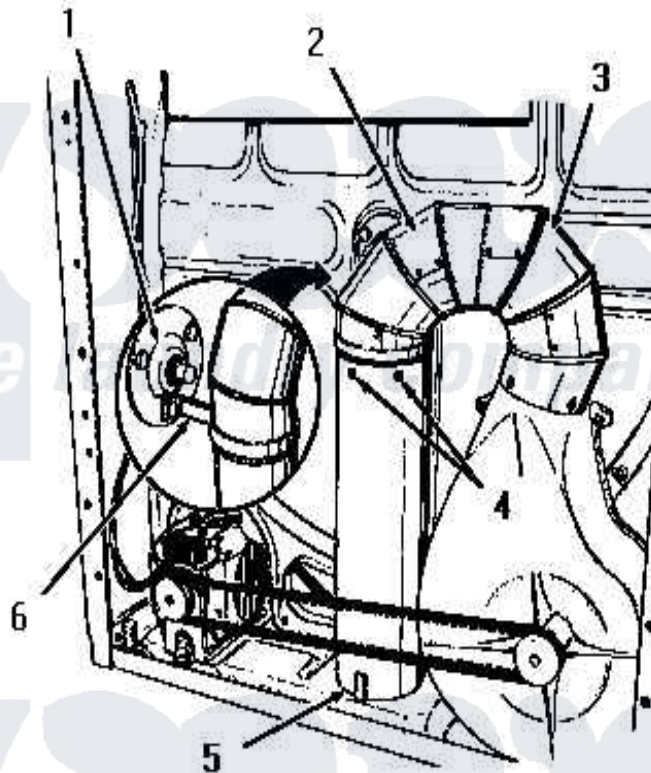

# Amana DG6090 04 - 160P3 BOTTOM EXHAUST DEFLECTOR KIT

## 160P3 BOTTOM EXHAUST DEFLECTOR KIT

Amana [Residential Amana DG6090 Washer Parts](#) Parts Diagram 04 - 160P3 BOTTOM EXHAUST DEFLECTOR KIT  
 Click on the part number to view part

Item	Original Part Number	Replaced By	Status	Part Description
1	Y00000000		Not Available	SEE NOTE BEARING RETAINER
2	52699		Not Available	SHORT 90 DEGREES ELBOW
3	Y00000000		Not Available	SEE NOTE DRYER EXHAUST ELBOW -- (SUPPLIED WITH DRYER)
4	23222	<a href="#">3177991</a>		Screw
5	52698		Not Available	EXHAUST TUBE
6	0052775	<a href="#">0057344</a>		Suptop Burner
NI	160P3		Not Available	BOTTOM EXHAUST DEFLECTOR KIT