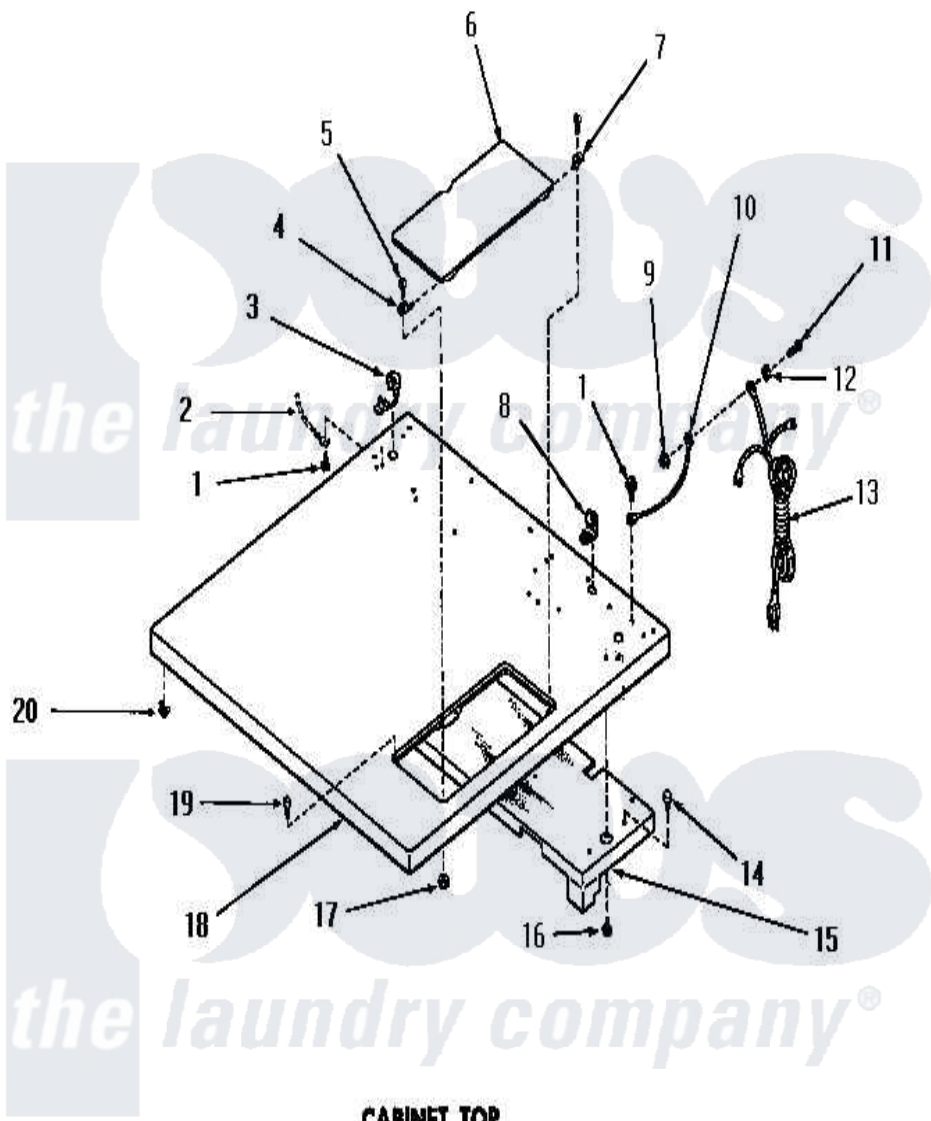

# Amana DG6090 06 - CABINET TOP

**CABINET TOP  
(Gas Models)**

Amana [Residential Amana DG6090 Washer Parts](#) Parts Diagram 06 - CABINET TOP  
 Click on the part number to view part

Item	Original Part Number	Replaced By	Status	Part Description
"	NOTE:		Not Available	HOUSING AND PANEL ASSEMBLY WILL BE SUPPLIED WHENEVER 52963GR LINT SCREEN HOUSINGOR 53058GR INNER DOOR PANEL IS ORDERED
1	<a href="#">51924</a>			Screw, 10-24 X 1/2 HeX
2	Y00000000		Not Available	SEE NOTE GROUND WIRE, GREEN
3	<a href="#">52113</a>			Relief, Strain
4	<a href="#">51350</a>			Hinge, Front
5	03630		Not Available	SCREW,6-32 X 3/8 ROUND
6	52518W		Not Available	ACCESS DOOR, WHITE
"	52518A		Not Available	ACCESS DOOR, AVOCADO
"	52518H		Not Available	xREPLACE
"	52518C		Not Available	ACCESS DOOR, COPPERTONE
7	<a href="#">51351</a>			Hinge, Rear

8	21903	<a href="#">211881</a>		Grommet, Cord Part Not Used- Gas Models Only
9	23951	<a href="#">M0282009</a>		Nut
10	54300		Not Available	GROUND WIRE, GREEN
11	<a href="#">20267</a>			Screw, 10-24 X 3/8 Round
12	<a href="#">03815</a>			Lockwasher, No.10 Ext Shk
13	51508		Not Available	POWER CORD
14	51355	<a href="#">51-355</a>		5500w/240v, 13-23/32, Low Watt
15	52614		Not Available	TOP BAFFLE ASSEMBLY
16	23962	<a href="#">W10116760</a>		Screw
17	<a href="#">22678</a>			Nut, Nylon
18	52503C		Not Available	CABINET TOP, COPPERTONE
"	52503H		Not Available	CABINET TOP, HARVEST GOLD
"	52503A		Not Available	CABINET TOP, AVOCADO
"	52503W		Not Available	CABINET TOP, WHITE
19	<a href="#">53445</a>			Bumper
20	23007		Not Available	CAGED NUT