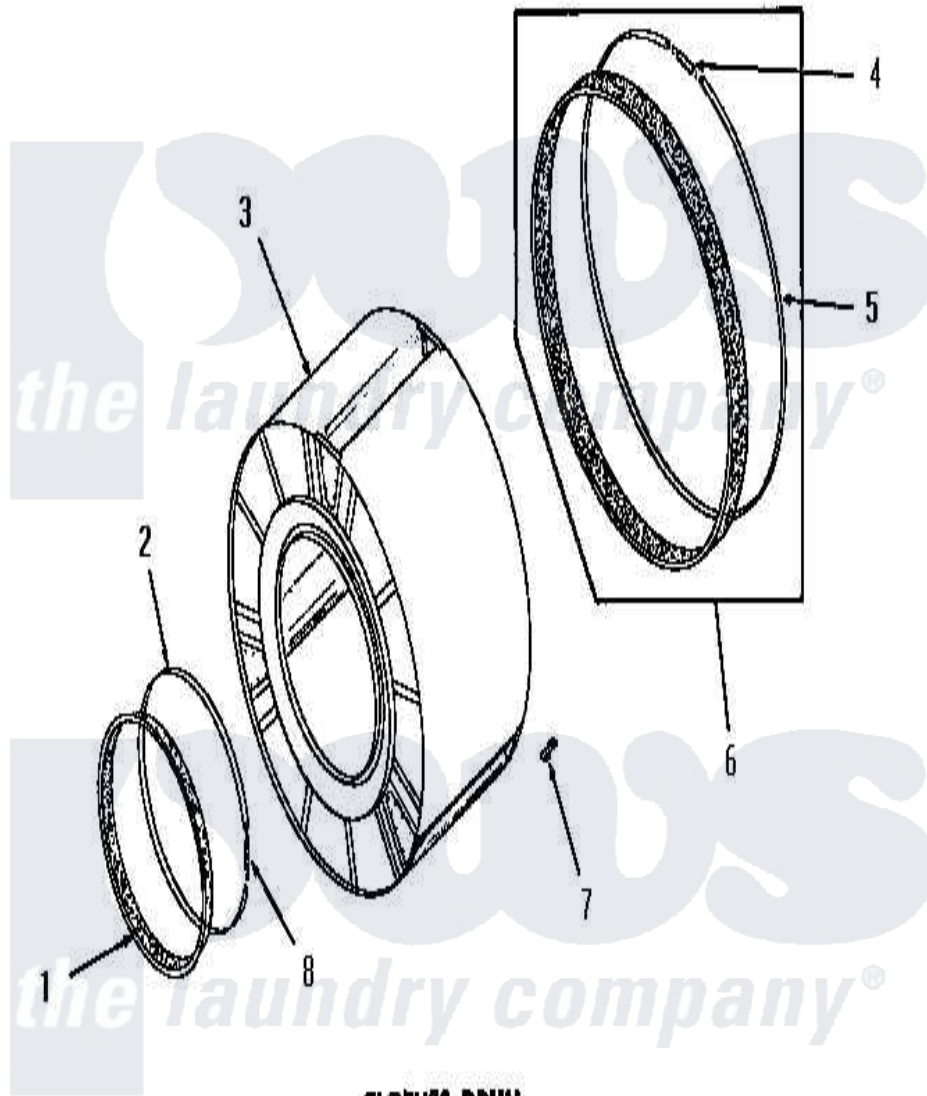

# Amana DG6090 07 - CLOTHES DRUM

**CLOTHES DRUM**

Amana [Residential Amana DG6090 Washer Parts](#) Parts Diagram 07 - CLOTHES DRUM  
 Click on the part number to view part

Item	Original Part Number	Replaced By	Status	Part Description
1	<a href="#">51881</a>			Seal, Front
2	<a href="#">50169</a>			Strap, Retainer
3	<a href="#">53135</a>			Assembly, Drum
4	<a href="#">52310</a>			Spring
5	<a href="#">50781</a>			Strap, Seal
6	<a href="#">51883A</a>			Assembly, Seal
7	51201		Not Available	CLIP
8	<a href="#">50168</a>			Spring