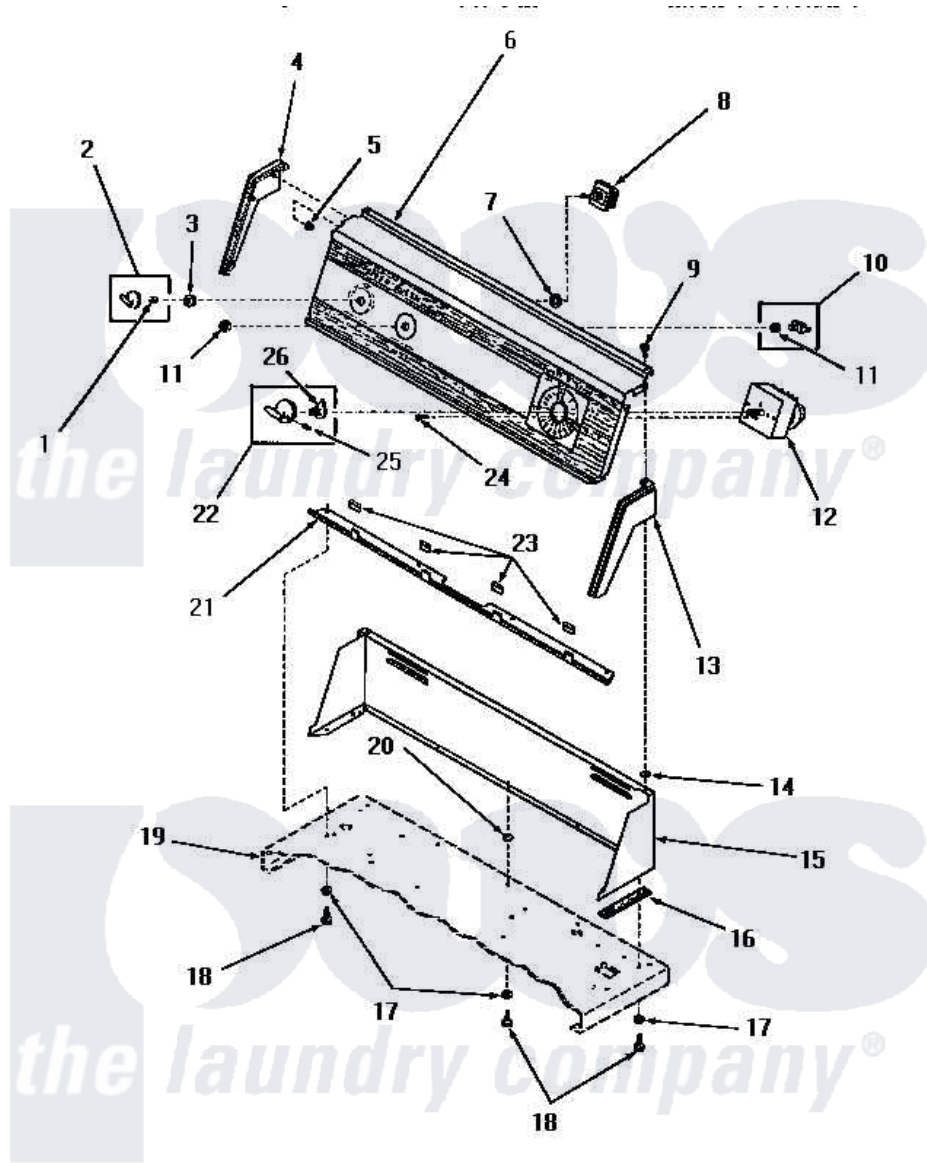

Amana DG6090 08 - CONTROL PANEL, CONTROL HOOD & CONTROLS

CONTROL PANEL, CONTROL HOOD AND CONTROLS

Amana [Residential Amana DG6090 Washer Parts](#) Parts Diagram 08 - CONTROL PANEL, CONTROL HOOD & CONTROLS

[Click on the part number to view part](#)

Item	Original Part Number	Replaced By	Status	Part Description
1	23392		Not Available	CLIP FOR 26816 KNOB
2	23402		Not Available	KNOB, CONTROL
3	24205			Nut, Knurled 3/8-24
4	25124		Not Available	CONTROL HOOD END, LEFT
5	25126	5303284616		Clip
6	Y0053962		Not Available	LATCH DR K
7	91176			Lockwasher, 3/8 Intshkp
8	53380		Not Available	TEMPERATURE SELECTOR SWITCH
9	25232		Not Available	SCREW, 8AB-18X7/8 OVAL
10	53768	55882P		Assembly- Switch
11	52947			Nut, Hex 15/32-32
12	52167		Not Available	TIMER
13	25123		Not Available	CONTROL HOOD END, RIGHT
14	24522			Nut, Speed-8ab-18 C1995

15	53446C	Not Available	CONTROL HOOD, COPPERTONE
"	53446A	Not Available	CONTROL HOOD, AVOCADO
"	53446H	Not Available	CONTROL HOOD, HARVEST GOLD
"	53446W	Not Available	CONTROL HOOD, WHITE
16	23028	Not Available	GASKET, CONTROL BOX END
17	20493		Washer, 11/64 ID x 3/8 OD
18	23962	W10116760	Screw
19	Y00000000	Not Available	SEE NOTE CABINET TOP
20	23425	Not Available	WASHER, 7/32 ID X 7/16 ODX.
21	52912	Not Available	PANEL SUPPORT BRACKET
22	24858	Not Available	ASSY, KNOB-TIMER
23	24859	Not Available	SLEEVE, SUPPORT ANGLE
24	70212		Screw, 8-32 X 5/32 RD H
25	25285	Not Available	SETSCREW
26	24857	Not Available	INDICATOR