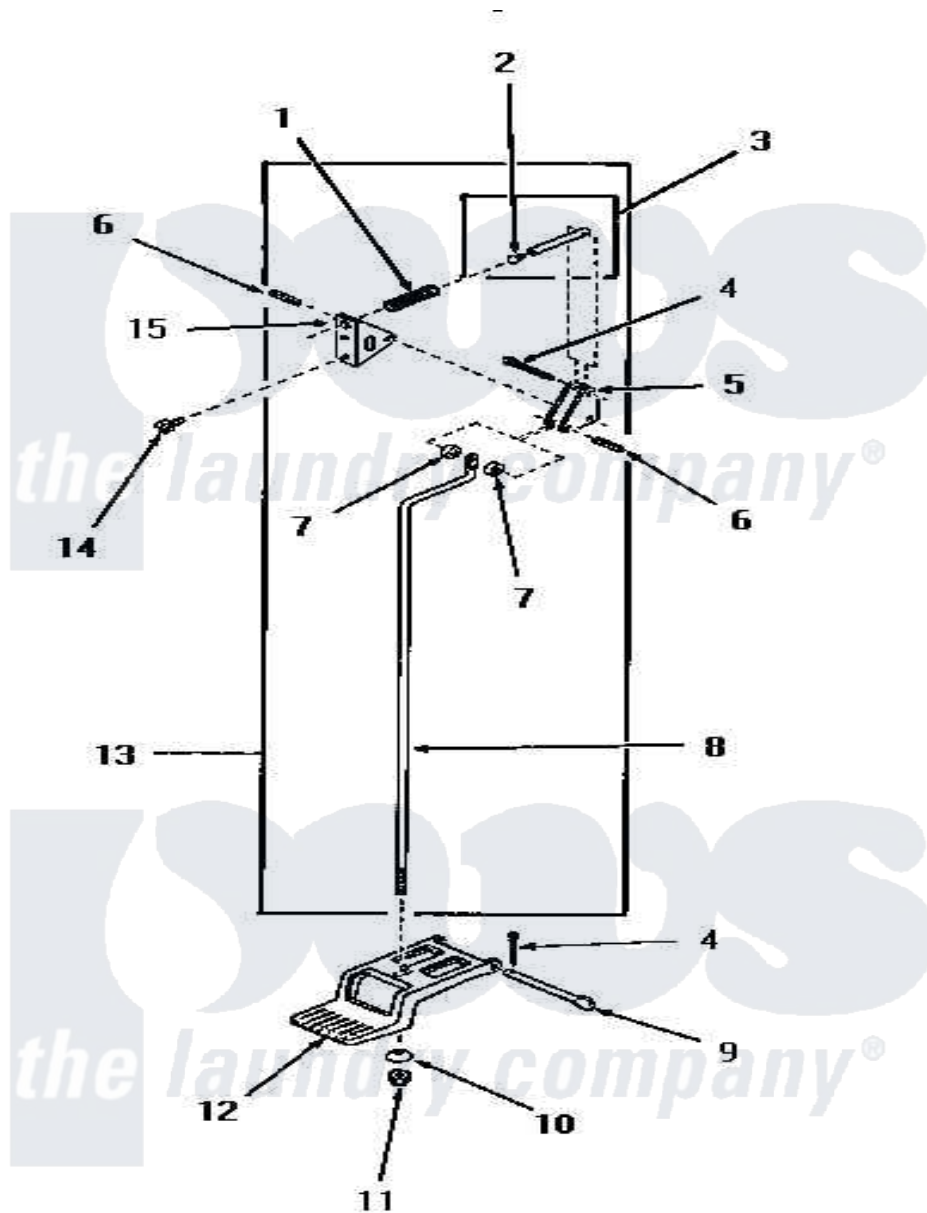

# Amana DG6090 09 - DOOR RELEASE

Amana [Residential Amana DG6090 Washer Parts](#) Parts Diagram 09 - DOOR RELEASE  
 Click on the part number to view part

Item	Original Part Number	Replaced By	Status	Part Description
1	51065		Not Available	DOOR RELEASE SPRING
2	51786		Not Available	PLUG
3	51841		Not Available	DOOR RELEASE PIN ASSEMBLY
4	<a href="#">02578</a>			Pin, Cotter
5	51041		Not Available	DOOR RELEASE LEVER
6	51161		Not Available	PIN,ROLL 1/8 X 3/4
7	<a href="#">51121</a>			Door Release Spacer
8	51837		Not Available	DOOR RELEASE ROD
9	51045		Not Available	PEDAL HINGE PIN
10	51046		Not Available	NYLON WASHER
11	51271		Not Available	NUT
12	<a href="#">51802</a>			Pedal, Foot
13	51844		Not Available	DOOR RELEASE ASSEMBLY
14	51246		Not Available	SCREW
15	51052		Not Available	DOOR RELEASE BRACKET