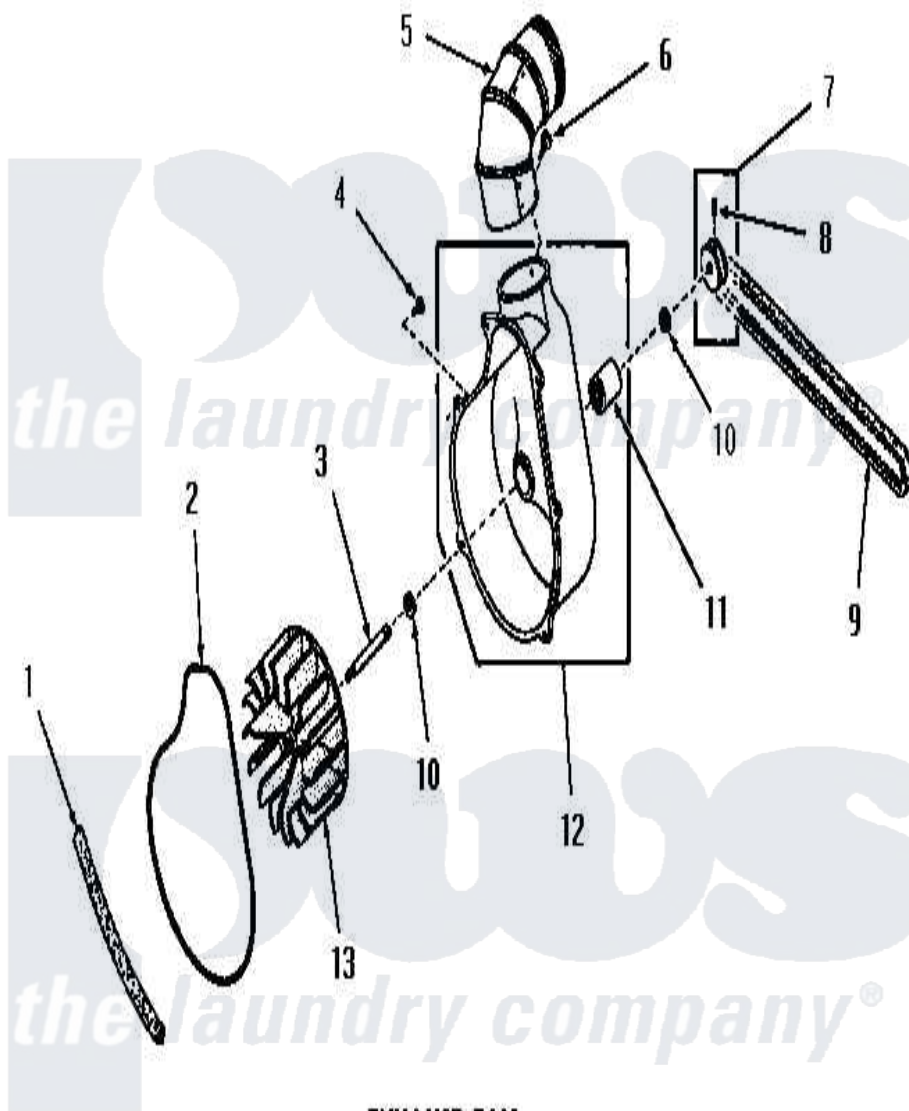

Amana DG6090 12 - EXHAUST FAN

EXHAUST FAN

[Amana Residential Amana DG6090 Washer Parts](#) Parts Diagram 12 - EXHAUST FAN
 Click on the part number to view part

Item	Original Part Number	Replaced By	Status	Part Description
1	51790			Seal
2	51791			Gasket, Housing
3	53519		Not Available	EXHAUST FAN SHAFT
4	51784		Not Available	SCREW,10B-16 X 1/2 HEX
5	Y0052707	31986601B		Switch, Rocker
6	23222	3177991		Screw
7	53521		Not Available	ASSY,PULLEY
8	02771			Screw, 1/4-20 x 3/8 Hex S
9	51994			Belt
10	52549			Washer, 501 ID X3/4 Odx
11	51991		Not Available	BEARING
12	51946		Not Available	HOUSING,BLOWER
13	90585		Not Available	IMPELLER