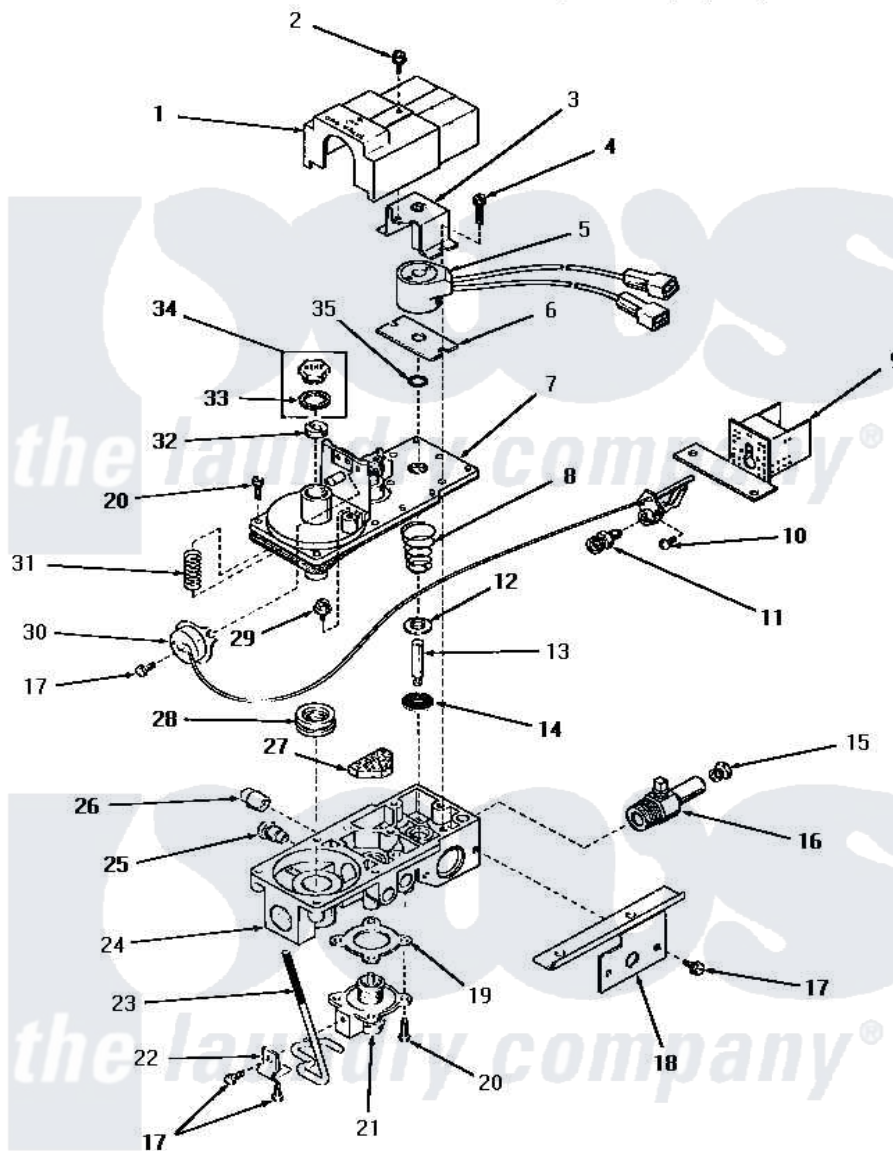

# Amana DG6090 14 - GAS VALVE (NAT. / MIXED GAS)

**GAS VALVE (NAT./MIXED GAS)**

Amana [Residential Amana DG6090 Washer Parts](#) Parts Diagram 14 - GAS VALVE (NAT. / MIXED GAS)  
 Click on the part number to view part

Item	Original Part Number	Replaced By	Status	Part Description
1	53377S		Not Available	VALVE HOUSING
2	53379B		Not Available	HEX HEAD SCREW
3	53377B		Not Available	PLUNGER GUIDE AND BRACKET
4	53379C		Not Available	HEX HEAD SCREW
5	53377A		Not Available	COIL,BURNER
6	53377C		Not Available	PLATE
7	53377K		Not Available	VALVE COVER AND GASKET
8	53377Y		Not Available	VALVE SPRING
9	53377F		Not Available	PILOT SHIELD
10	53379F		Not Available	ROUND HEAD SCREW
11	<a href="#">53387</a>			Orifice, NG
12	53377L		Not Available	STIFFENER
13	53377M		Not Available	PLUNGER SHAFT
14	53377N		Not Available	PLUNGER SEAT
15	51209		Not Available	ORIFICE,NG

16	53377W	Not Available	BURNER ORIFICE ADAPTER
17	53379D	Not Available	HEX HEAD SCREW
18	53377Q	Not Available	MOUNTING BRACKET
19	53377H	Not Available	GASKET
20	53379E	Not Available	HEX HEAD SCREW
21	53377G	Not Available	RESET VALVE
22	53377U	Not Available	CLAMP
23	53377J	Not Available	RESET LEVER
24	53377P	Not Available	VALVE BODY
25	53377V	Not Available	SCREW, COMPRESSION
26	<a href="#">20247</a>		Plug, Pipe
27	53377T	Not Available	FILTER
28	52966R	Not Available	REGULATOR SEAT
29	53377Z	Not Available	HEX HEAD SCREW
30	53377E	Not Available	BURNER, PILOT
31	53377X	Not Available	REGULATOR SPRING
32	52966M	Not Available	REGULATOR SCREW
33	52966L	Not Available	GASKET
34	53558	Not Available	SCREW, VENT
35	53377D	Not Available	O-RING