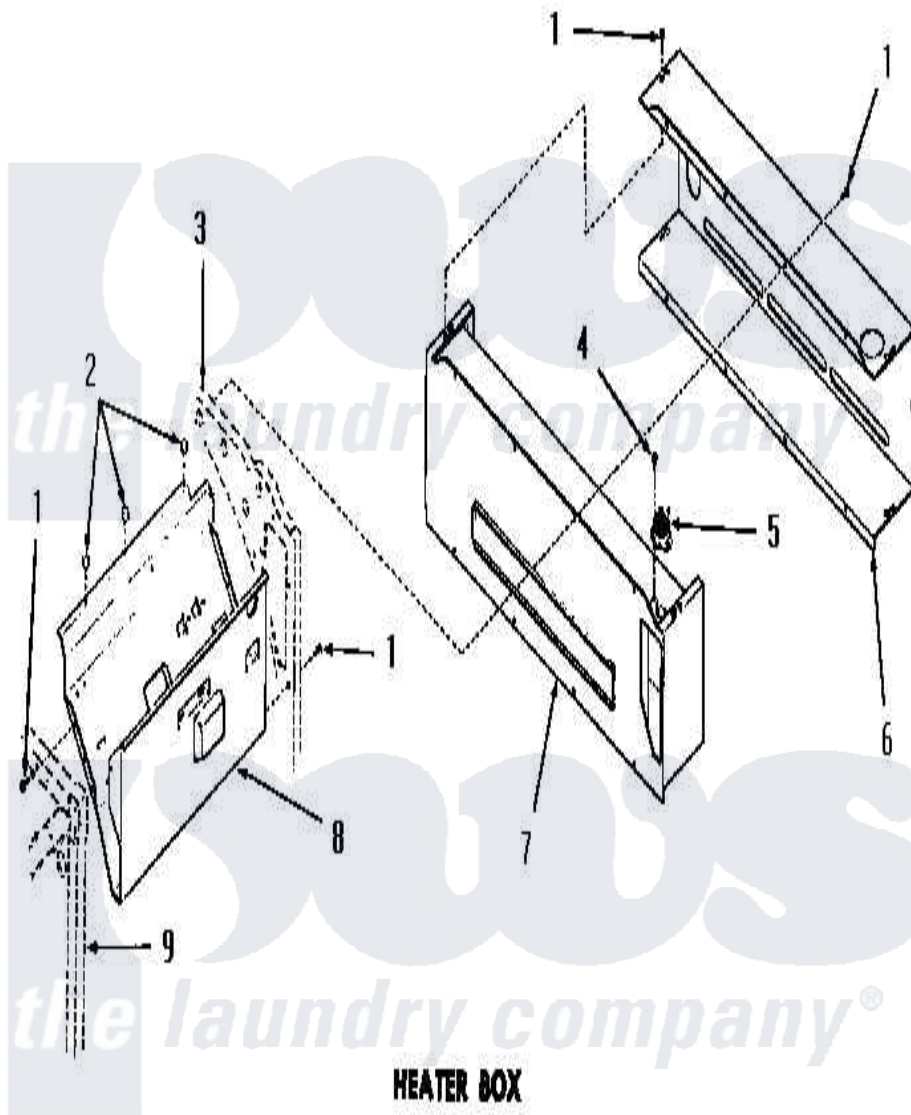

Amana DG6090 16 - HEATER BOX

HEATER BOX
(Gas Models)

[Amana Residential Amana DG6090 Washer Parts](#) Parts Diagram 16 - HEATER BOX
Click on the part number to view part

Item	Original Part Number	Replaced By	Status	Part Description
1	51784		Not Available	SCREW,10B-16 X 1/2 HEX
2	52552		Not Available	BUMPER, OVEN DOOR
3	Y00000000		Not Available	SEE NOTE REAR FRAME
4	23222	3177991		Screw
5	51185		Not Available	THERMOSTAT,HEATER BOX
6	Y51862		Not Available	HEATER BOX
7	54717		Not Available	ASSY,HEATER BOX
8	Y52584		Not Available	BURNER SHIELD
9	Y00000000		Not Available	SEE NOTE FRONT FRAME AND AIR SHROUD