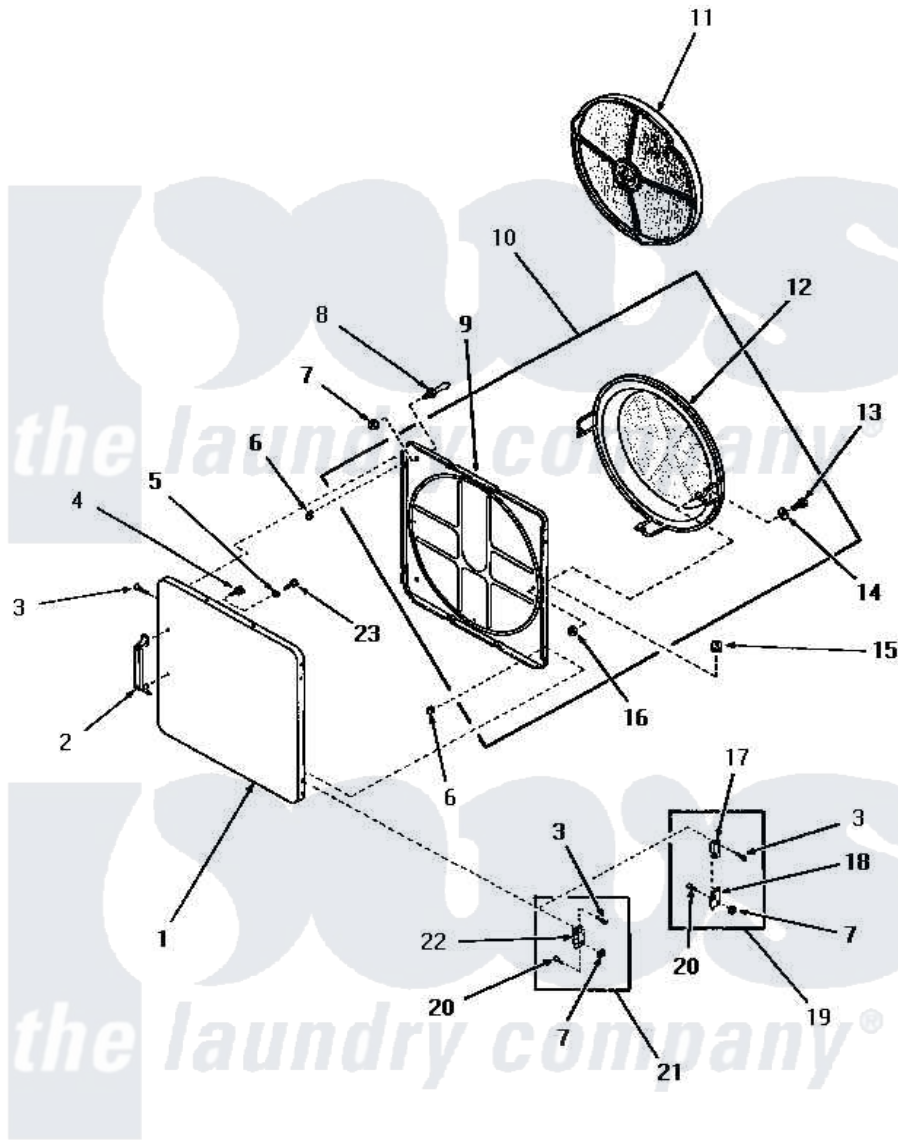

# Amana DG6090 17 - LOADING DOOR

## LOADING DOOR (Through Serial Nos. 31V9368 and 566Y580)

Amana [Residential Amana DG6090 Washer Parts](#) Parts Diagram 17 - LOADING DOOR  
[Click on the part number to view part](#)

Item	Original Part Number	Replaced By	Status	Part Description
1	52489W		Not Available	OUTER DOOR PANEL, WHITE
"	52489A		Not Available	OUTER DOOR PANEL, AVOCADO
"	52489H		Not Available	OUTER DOOR PANEL, HARVEST GOLD
"	52489C		Not Available	OUTER DOOR PANEL, COPPERTONE
2	54068	<a href="#">61925</a>		Pull Door Commercial Black
3	52864	<a href="#">500226</a>		Screw, 8b-16 x 5/8 Tap
4	52150	<a href="#">489464</a>		Screw
5	Y20278		Not Available	LOCKWASHER
6	52865		Not Available	SPEED NUT
7	51236	<a href="#">488130</a>		Nut
8	<a href="#">51992</a>			Strike, Door
9	54730		Not Available	INNER DOOR PANEL
10	54738		Not Available	ASSY,HOUSING & PANEL
11	53002		Not Available	NO LONGER AVAILABLE

12	54731	<a href="#">54-731</a>	Bake Element
13	24688		Not Available CAP SCREW
14	Q6275		Not Available WASHER
15	<a href="#">51858</a>		Grommet
16	52566	<a href="#">27001225</a>	Nut, Jam Mid Lock 1/4-20
19	Y00000000		Not Available SEE NOTE MODELS DG3300 & DG3240
20	<a href="#">22649</a>		Screw, 8-32 X 13/32 FI
21	Y00000000		Not Available SEE NOTE ALL OTHER MODELS
22	<a href="#">70014</a>		Hinge
23	22024	<a href="#">20001169</a>	22024 24