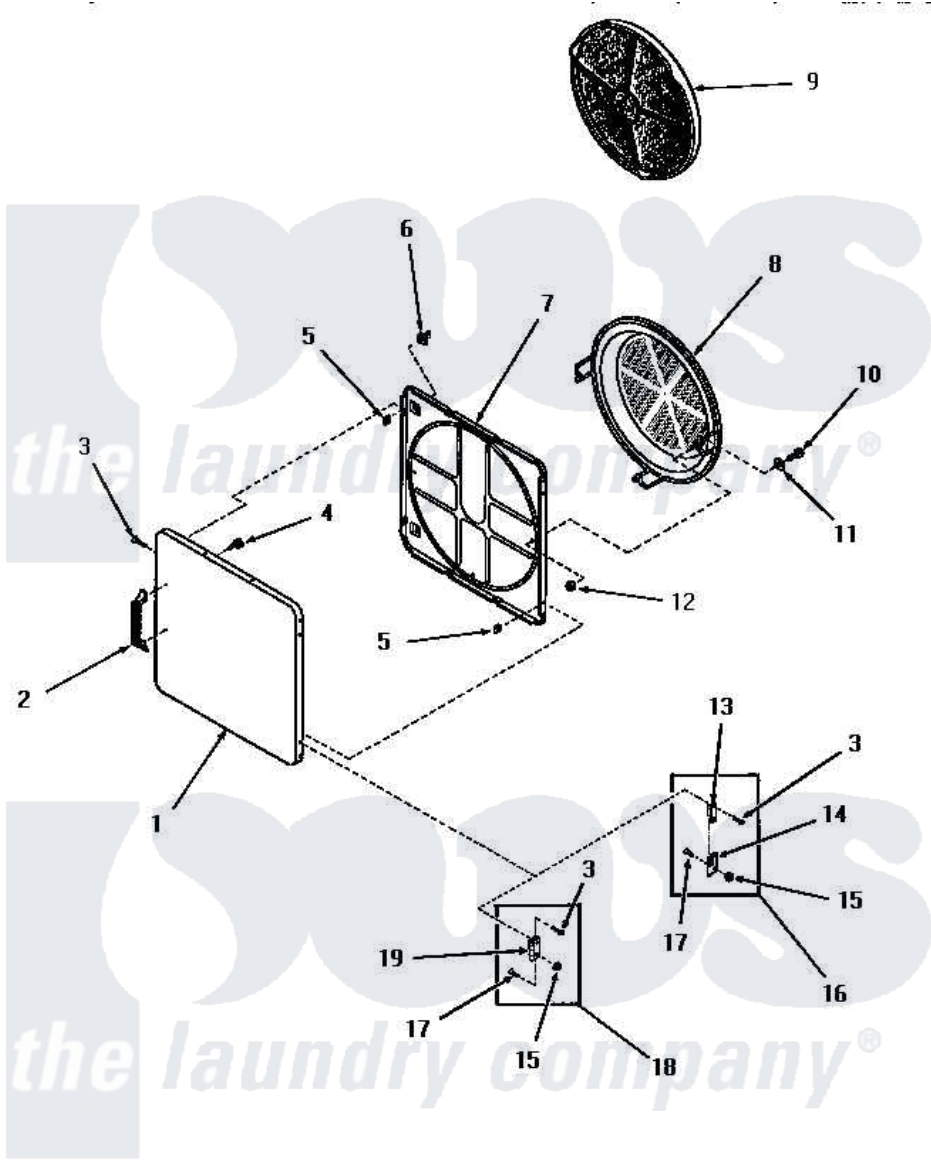

Amana DG6090 18 - LOADING DOOR

LOADING DOOR
(Starting Serial Nos. 31Y9369 and S66Y581)

Amana [Residential Amana DG6090 Washer Parts](#) Parts Diagram 18 - LOADING DOOR
 Click on the part number to view part

Item	Original Part Number	Replaced By	Status	Part Description
1	52489W		Not Available	OUTER DOOR PANEL, WHITE
"	52489H		Not Available	OUTER DOOR PANEL, HARVEST GOLD
"	52489C		Not Available	OUTER DOOR PANEL, COPPERTONE
"	52489A		Not Available	OUTER DOOR PANEL, AVOCADO
2	54068	61925		Pull Door Commercial Black
3	52864	500226		Screw, 8b-16 x 5/8 Tap
4	52150	489464		Screw
5	52865		Not Available	SPEED NUT
6	54661	LA-1003		Door Catch Kit
7	54665	54-665		Bake Element
8	54731	54-731		Bake Element
9	53002		Not Available	NO LONGER AVAILABLE
10	24688		Not Available	CAP SCREW
11	Q6275		Not Available	WASHER

12	52566	27001225	Nut, Jam Mid Lock 1/4-20
15	51236	488130	Nut
16	Y00000000	Not Available	SEE NOTE MODELS DG3300, FG3240 AND DG3240
17	22649		Screw, 8-32 X 13/32 FI
18	Y00000000	Not Available	SEE NOTE ALL OTHER MODELS
19	70014		Hinge