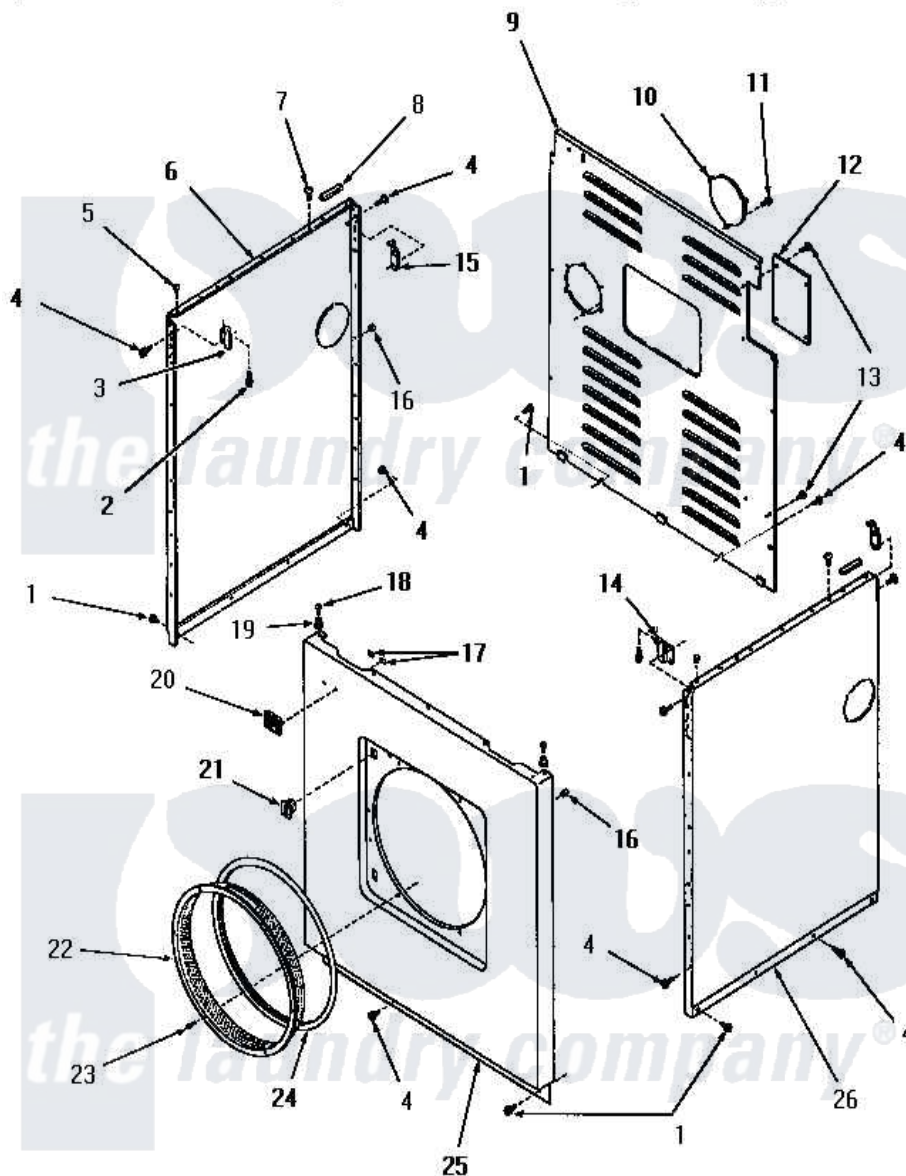

# Amana DG6090 21 - PANELS

Amana [Residential Amana DG6090 Washer Parts](#) Parts Diagram 21 - PANELS  
 Click on the part number to view part

Item	Original Part Number	Replaced By	Status	Part Description
1	25723	<a href="#">27001200</a>		Screw
2	<a href="#">23008</a>			Screw, 10-24 X 3/4 Sems
3	22847		Not Available	BRACKET
4	51784		Not Available	SCREW,10B-16 X 1/2 HEX
5	<a href="#">21176</a>			Bumper
6	52669W		Not Available	SIDE PANEL, LEFT, WHITE
"	52669C		Not Available	SIDE PANEL, LEFT, COPPERTONE
"	52669H		Not Available	SIDE PANEL, LEFT, HARVEST GOLD
"	52669A		Not Available	SIDE PANEL, LEFT, AVOCADO
7	52442		Not Available	SCREW, No.10-16 X 3/8"
8	<a href="#">80312</a>			Bumper Pad
9	52677GRW		Not Available	REAR PANEL, GRAY, WHITE
"	52677GRA		Not Available	REAR PANEL, GRAY, AVOCADO
"	52677GPB		Not Available	REAR PANEL, GRAY,