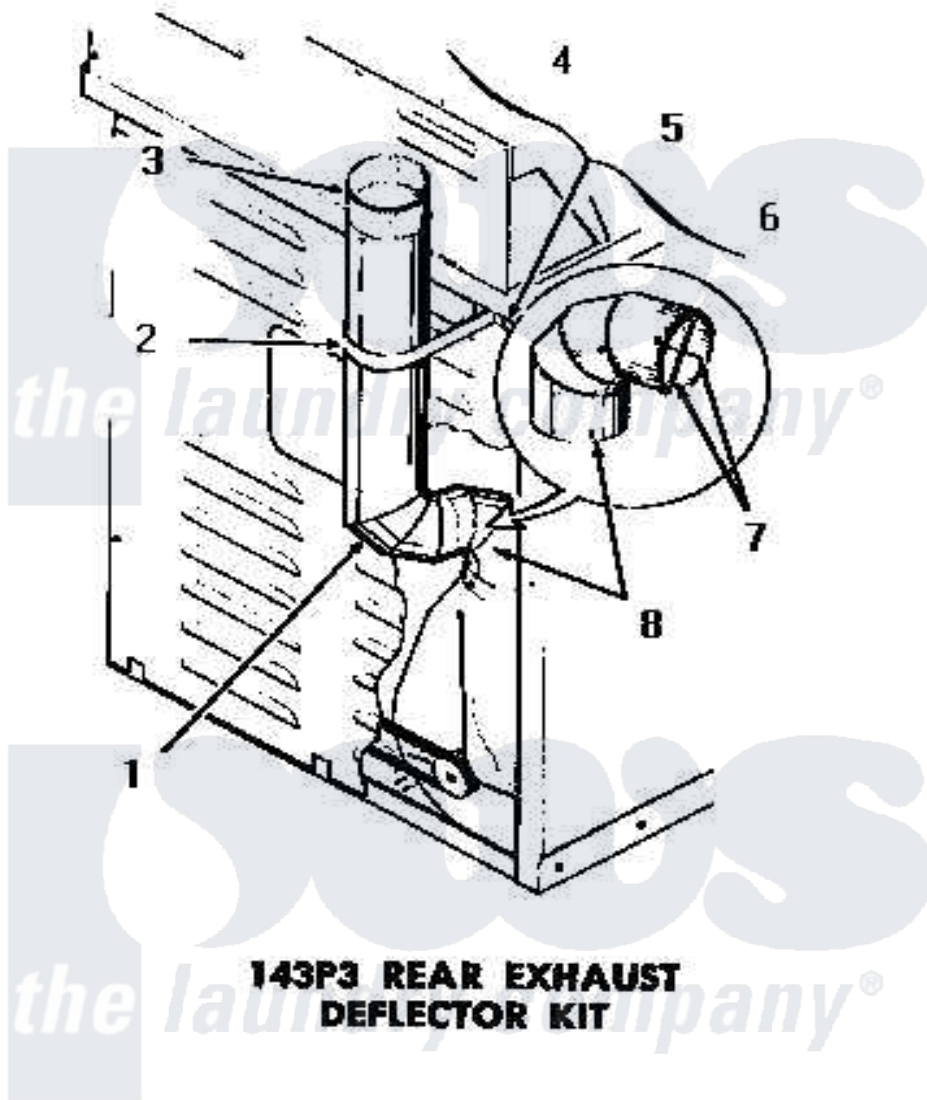

Amana DG6091 02 - 143P3 REAR EXHAUST DEFLECTOR KIT

143P3 REAR EXHAUST DEFLECTOR KIT

Amana [Residential Amana DG6091 Washer Parts](#) Parts Diagram 02 - 143P3 REAR EXHAUST DEFLECTOR KIT
 Click on the part number to view part

Item	Original Part Number	Replaced By	Status	Part Description
1	51917		Not Available	ELBOW
2	52127		Not Available	SUPPORT BRACKET
3	Y52129		Not Available	EXHAUST PIPE, 4" X 18"
4	20267			Screw, 10-24 X 3/8 Round
5	03815			Lockwasher, No.10 Ext Shk
6	03673		Not Available	NUT
7	Y00000000		Not Available	SEE NOTE CUT AND REMOVE WIRE GUARDS
8	Y00000000		Not Available	SEE NOTE DRYER EXHAUST ELBOW -- (SUPPLIED WITH DRYER)
NI	143P3		Not Available	REAR EXHAUST DEFLECTOR KIT