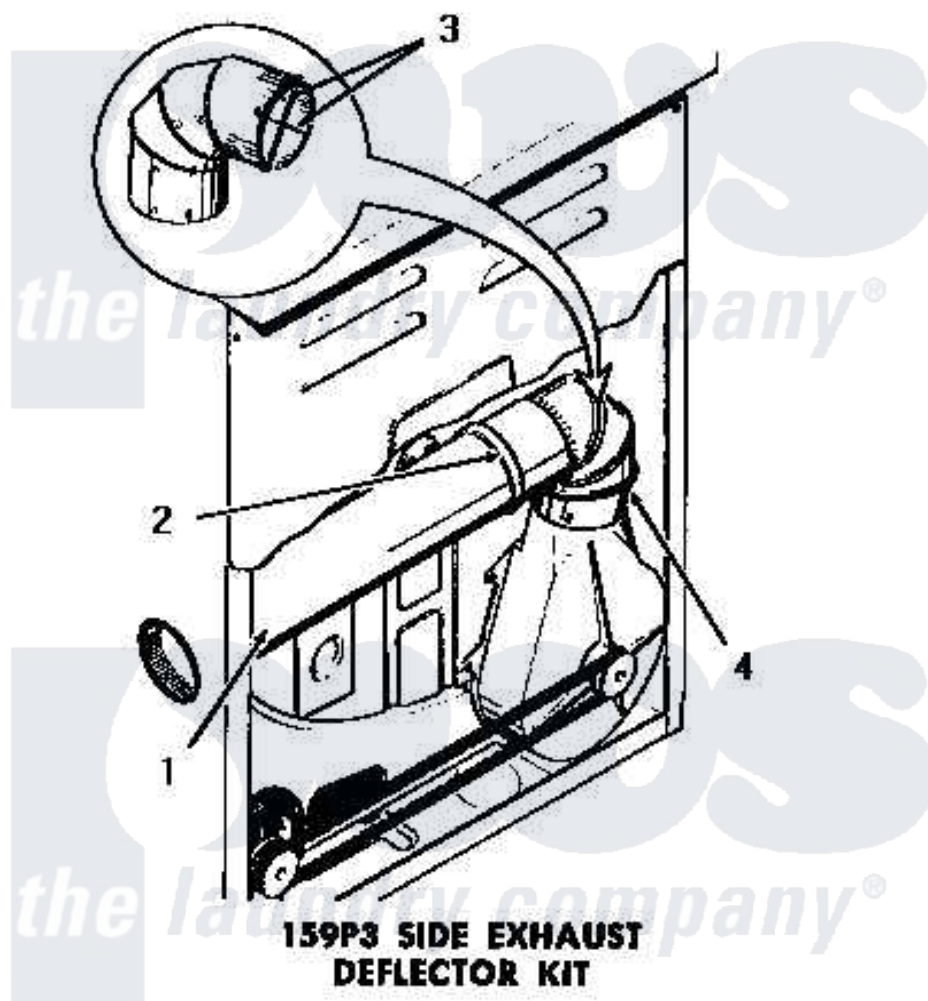

Amana DG6091 03 - 159P3 SIDE EXHAUST DEFLECTOR KIT

Amana [Residential Amana DG6091 Washer Parts](#) Parts Diagram 03 - 159P3 SIDE EXHAUST DEFLECTOR KIT
 Click on the part number to view part

Item	Original Part Number	Replaced By	Status	Part Description
1	Y0052776			Handle, Oven Door
2	0052775	0057344		Suptop Burner
3	Y00000000		Not Available	SEE NOTE CUT AND REMOVE WIRE GUARDS
4	Y00000000		Not Available	SEE NOTE DRYER EXHAUST ELBOW -- (SUPPLIED WITH DRYER)
NI	159P3		Not Available	SIDE EXHAUST DEFLECTOR KIT