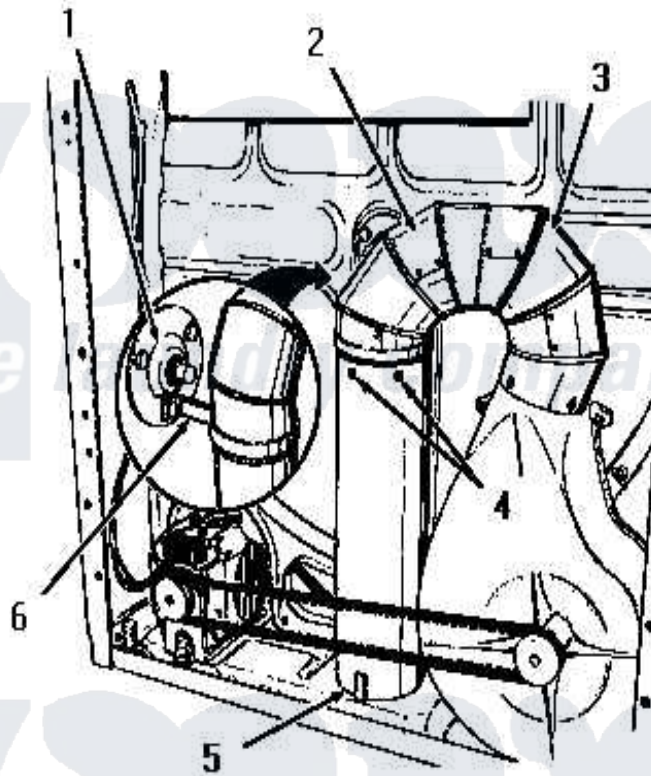

Amana DG6091 04 - 160P3 BOTTOM EXHAUST DEFLECTOR KIT

160P3 BOTTOM EXHAUST DEFLECTOR KIT

Amana [Residential Amana DG6091 Washer Parts](#) Parts Diagram 04 - 160P3 BOTTOM EXHAUST DEFLECTOR KIT
 Click on the part number to view part

Item	Original Part Number	Replaced By	Status	Part Description
1	Y00000000		Not Available	SEE NOTE BEARING RETAINER
2	52699		Not Available	SHORT 90 DEGREES ELBOW
3	Y00000000		Not Available	SEE NOTE DRYER EXHAUST ELBOW -- (SUPPLIED WITH DRYER)
4	23222	3177991		Screw
5	52698		Not Available	EXHAUST TUBE
6	0052775	0057344		Suptop Burner
NI	160P3		Not Available	BOTTOM EXHAUST DEFLECTOR KIT