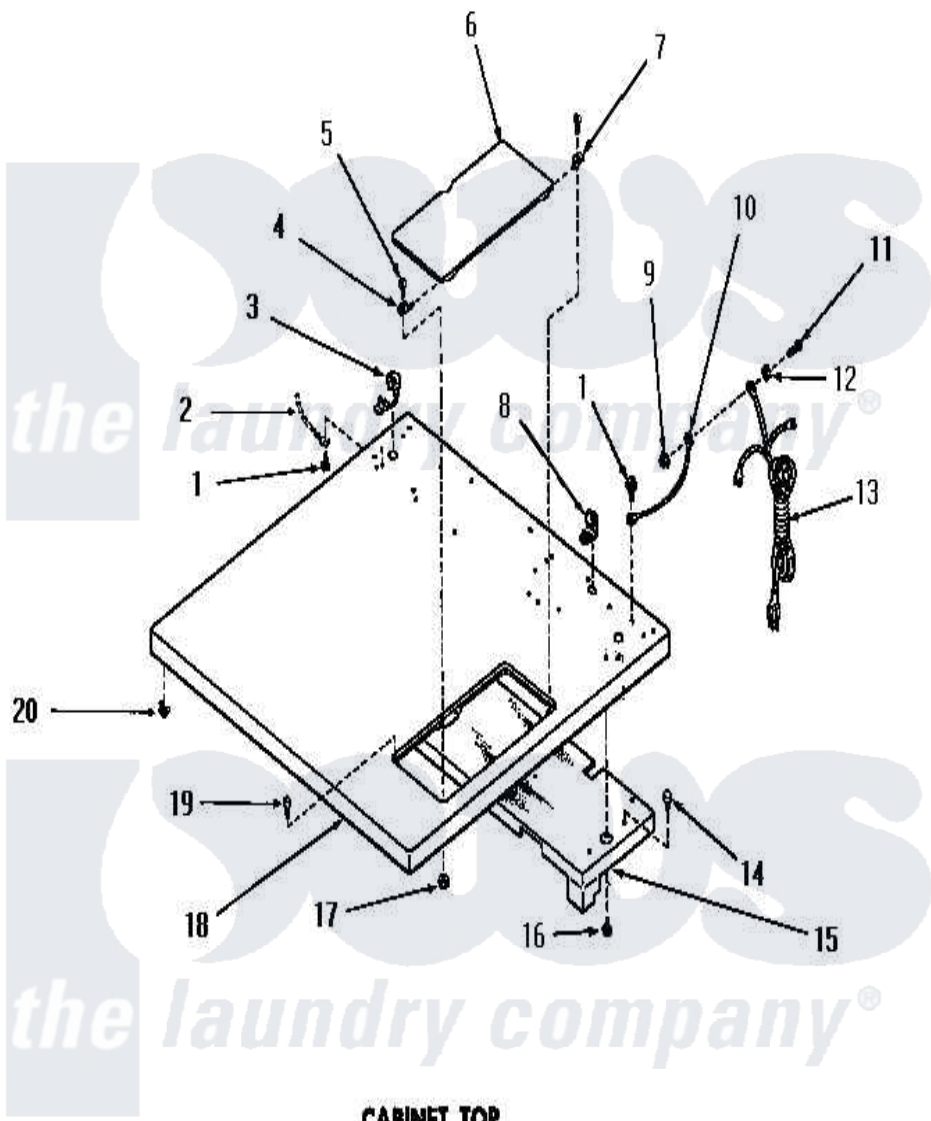

Amana DG6091 06 - CABINET TOP

**CABINET TOP
(Gas Models)**

Amana [Residential Amana DG6091 Washer Parts](#) Parts Diagram 06 - CABINET TOP
 Click on the part number to view part

Item	Original Part Number	Replaced By	Status	Part Description
"	NOTE:		Not Available	HOUSING AND PANEL ASSEMBLY WILL BE SUPPLIED WHENEVER 52963GR LINT SCREEN HOUSINGOR 53058GR INNER DOOR PANEL IS ORDERED
1	51924			Screw, 10-24 X 1/2 HeX
2	Y00000000		Not Available	SEE NOTE GROUND WIRE, GREEN
3	52113			Relief, Strain
4	51350			Hinge, Front
5	03630		Not Available	SCREW,6-32 X 3/8 ROUND
6	52518W		Not Available	ACCESS DOOR, WHITE
"	52518A		Not Available	ACCESS DOOR, AVOCADO
"	52518H		Not Available	xREPLACE
"	52518C		Not Available	ACCESS DOOR, COPPERTONE
7	51351			Hinge, Rear

8	21903	211881		Grommet, Cord Part Not Used-Gas Models Only
9	23951	M0282009		Nut
10	54300		Not Available	GROUND WIRE, GREEN
11	20267			Screw, 10-24 X 3/8 Round
12	03815			Lockwasher, No.10 Ext Shk
13	51508		Not Available	POWER CORD
14	51355	51-355		5500w/240v, 13-23/32, Low Watt
15	52614		Not Available	TOP BAFFLE ASSEMBLY
16	23962	W10116760		Screw
17	22678			Nut, Nylon
18	52503C		Not Available	CABINET TOP, COPPERTONE
"	52503H		Not Available	CABINET TOP, HARVEST GOLD
"	52503A		Not Available	CABINET TOP, AVOCADO
"	52503W		Not Available	CABINET TOP, WHITE
19	53445			Bumper
20	23007		Not Available	CAGED NUT