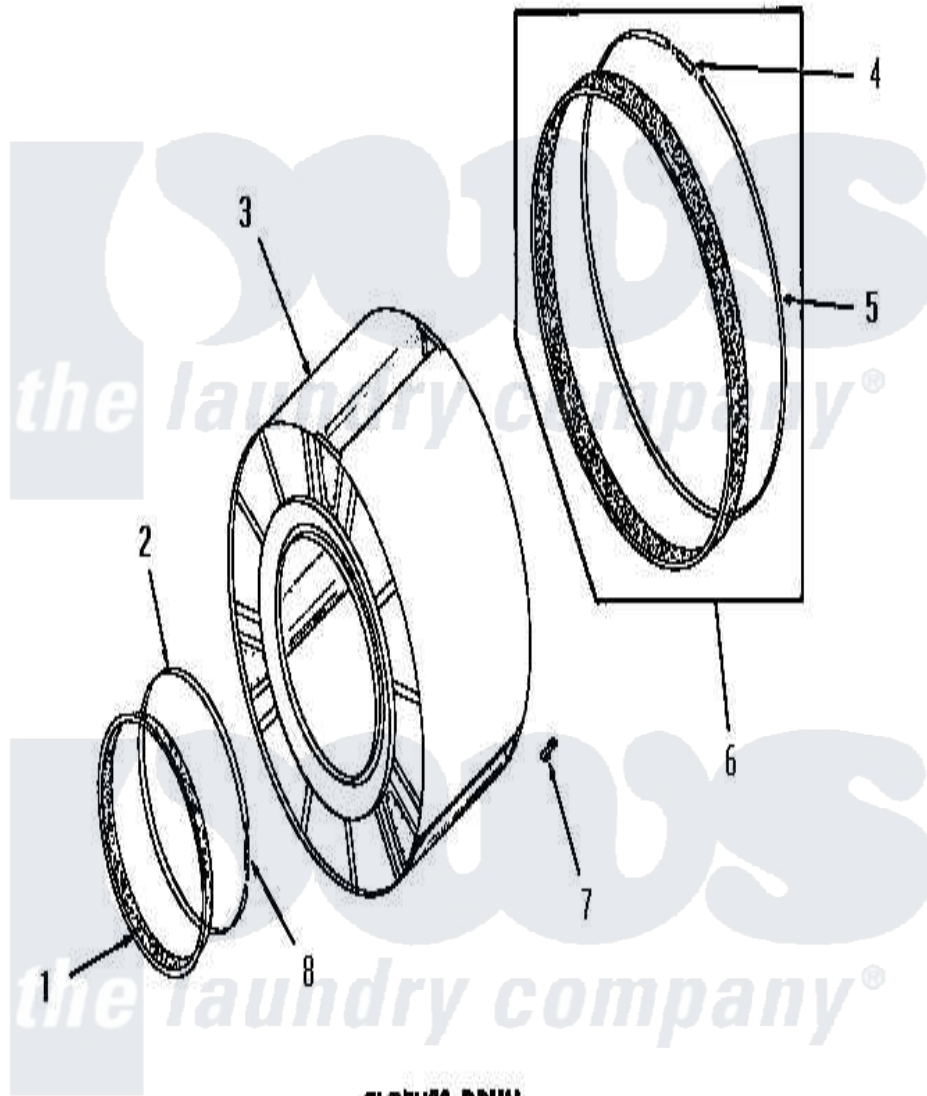

# Amana DG6091 07 - CLOTHES DRUM

**CLOTHES DRUM**

Amana [Residential Amana DG6091 Washer Parts](#) Parts Diagram 07 - CLOTHES DRUM  
 Click on the part number to view part

Item	Original Part Number	Replaced By	Status	Part Description
1	<a href="#">51881</a>			Seal, Front
2	<a href="#">50169</a>			Strap, Retainer
3	53137	<a href="#">53137ENG</a>		50/50 Solder
4	<a href="#">52310</a>			Spring
5	<a href="#">50781</a>			Strap, Seal
6	<a href="#">51883A</a>			Assembly, Seal
7	51201		Not Available	CLIP
8	<a href="#">50168</a>			Spring