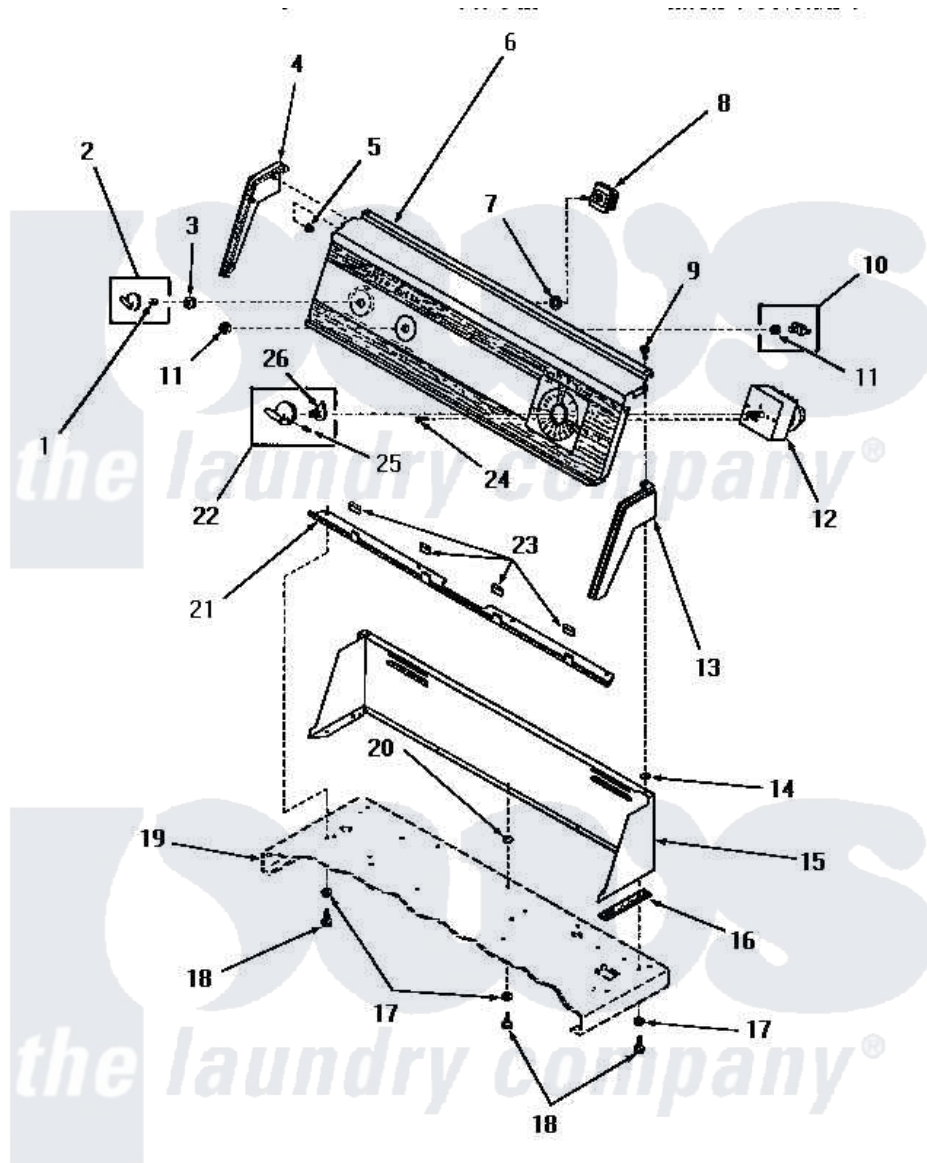

# Amana DG6091 08 - CONTROL PANEL, CONTROL HOOD & CONTROLS

## CONTROL PANEL, CONTROL HOOD AND CONTROLS

Amana [Residential Amana DG6091 Washer Parts](#) Parts Diagram 08 - CONTROL PANEL, CONTROL HOOD & CONTROLS

[Click on the part number to view part](#)

Item	Original Part Number	Replaced By	Status	Part Description
1	23392		Not Available	CLIP FOR 26816 KNOB
2	23402		Not Available	KNOB, CONTROL
3	<a href="#">24205</a>			Nut, Knurled 3/8-24
4	25124		Not Available	CONTROL HOOD END, LEFT
5	25126	<a href="#">5303284616</a>		Clip
6	Y0053962		Not Available	LATCH DR K
7	<a href="#">91176</a>			Lockwasher, 3/8 Intshkp
8	53380		Not Available	TEMPERATURE SELECTOR SWITCH
9	25232		Not Available	SCREW, 8AB-18X7/8 OVAL
10	53768	<a href="#">55882P</a>		Assembly- Switch
11	<a href="#">52947</a>			Nut, Hex 15/32-32
12	52167		Not Available	TIMER
13	25123		Not Available	CONTROL HOOD END, RIGHT
14	<a href="#">24522</a>			Nut, Speed-8ab-18 C1995

15	53446C	Not Available	CONTROL HOOD, COPPERTONE
"	53446A	Not Available	CONTROL HOOD, AVOCADO
"	53446H	Not Available	CONTROL HOOD, HARVEST GOLD
"	53446W	Not Available	CONTROL HOOD, WHITE
16	23028	Not Available	GASKET, CONTROL BOX END
17	<a href="#">20493</a>		Washer, 11/64 ID x 3/8 OD
18	23962	<a href="#">W10116760</a>	Screw
19	Y00000000	Not Available	SEE NOTE CABINET TOP
20	23425	Not Available	WASHER, 7/32 ID X 7/16 ODX.
21	52912	Not Available	PANEL SUPPORT BRACKET
22	24858	Not Available	ASSY, KNOB-TIMER
23	24859	Not Available	SLEEVE, SUPPORT ANGLE
24	<a href="#">70212</a>		Screw, 8-32 X 5/32 RD H
25	25285	Not Available	SETSCREW
26	24857	Not Available	INDICATOR