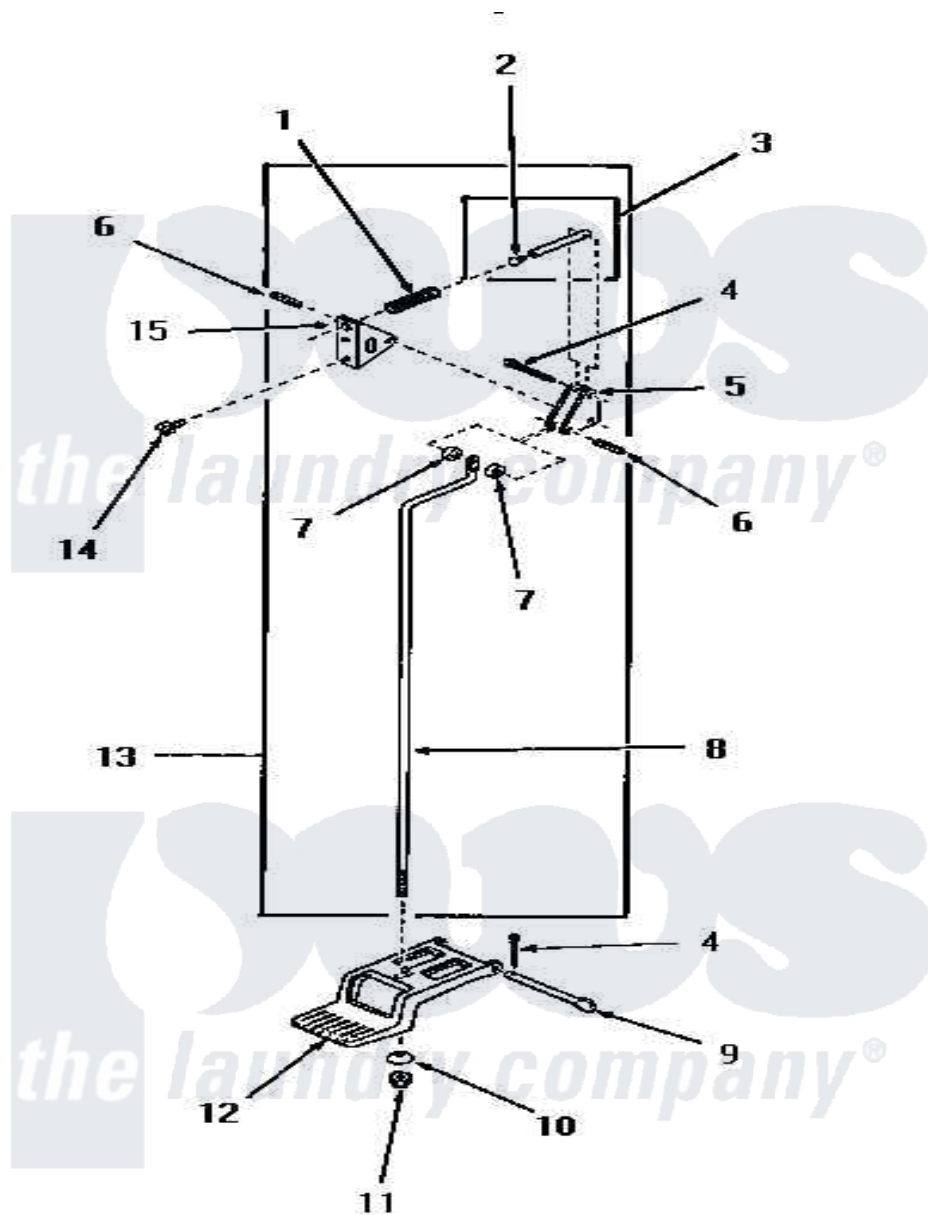

Amana DG6091 09 - DOOR RELEASE

Amana [Residential Amana DG6091 Washer Parts](#) Parts Diagram 09 - DOOR RELEASE
 Click on the part number to view part

Item	Original Part Number	Replaced By	Status	Part Description
1	51065		Not Available	DOOR RELEASE SPRING
2	51786		Not Available	PLUG
3	51841		Not Available	DOOR RELEASE PIN ASSEMBLY
4	02578			Pin, Cotter
5	51041		Not Available	DOOR RELEASE LEVER
6	51161		Not Available	PIN,ROLL 1/8 X 3/4
7	51121			Door Release Spacer
8	51837		Not Available	DOOR RELEASE ROD
9	51045		Not Available	PEDAL HINGE PIN
10	51046		Not Available	NYLON WASHER
11	51271		Not Available	NUT
12	51802			Pedal, Foot
13	51844		Not Available	DOOR RELEASE ASSEMBLY
14	51246		Not Available	SCREW
15	51052		Not Available	DOOR RELEASE BRACKET