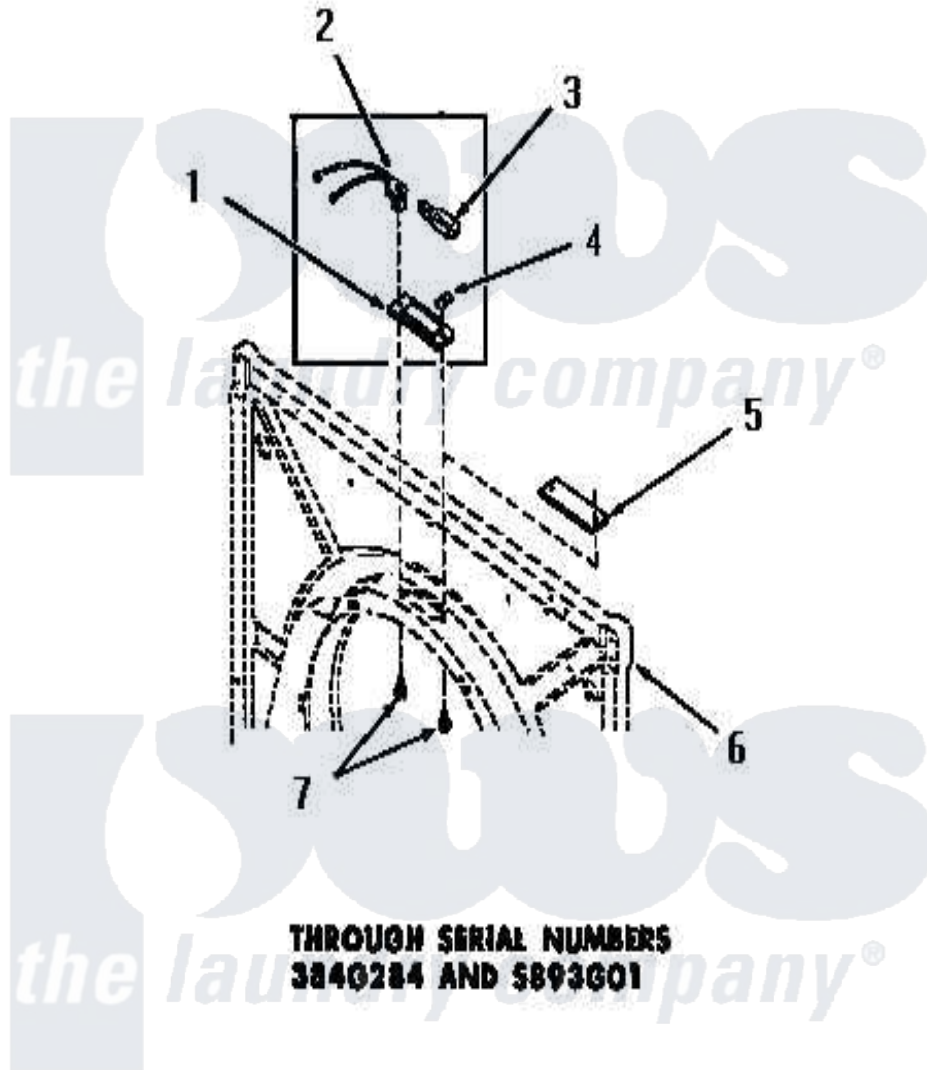

Amana DG6091 10 - DRUM LIGHT & COVER PLATE

[Amana Residential Amana DG6091 Washer Parts](#) Parts Diagram 10 - DRUM LIGHT & COVER PLATE
[Click on the part number to view part](#)

Item	Original Part Number	Replaced By	Status	Part Description
5	53911		Not Available	COVER PLATE
6	Y00000000		Not Available	SEE NOTE FRONT FRAME AND AIR SHROUD
7	51784		Not Available	SCREW, 10B-16 X 1/2 HEX