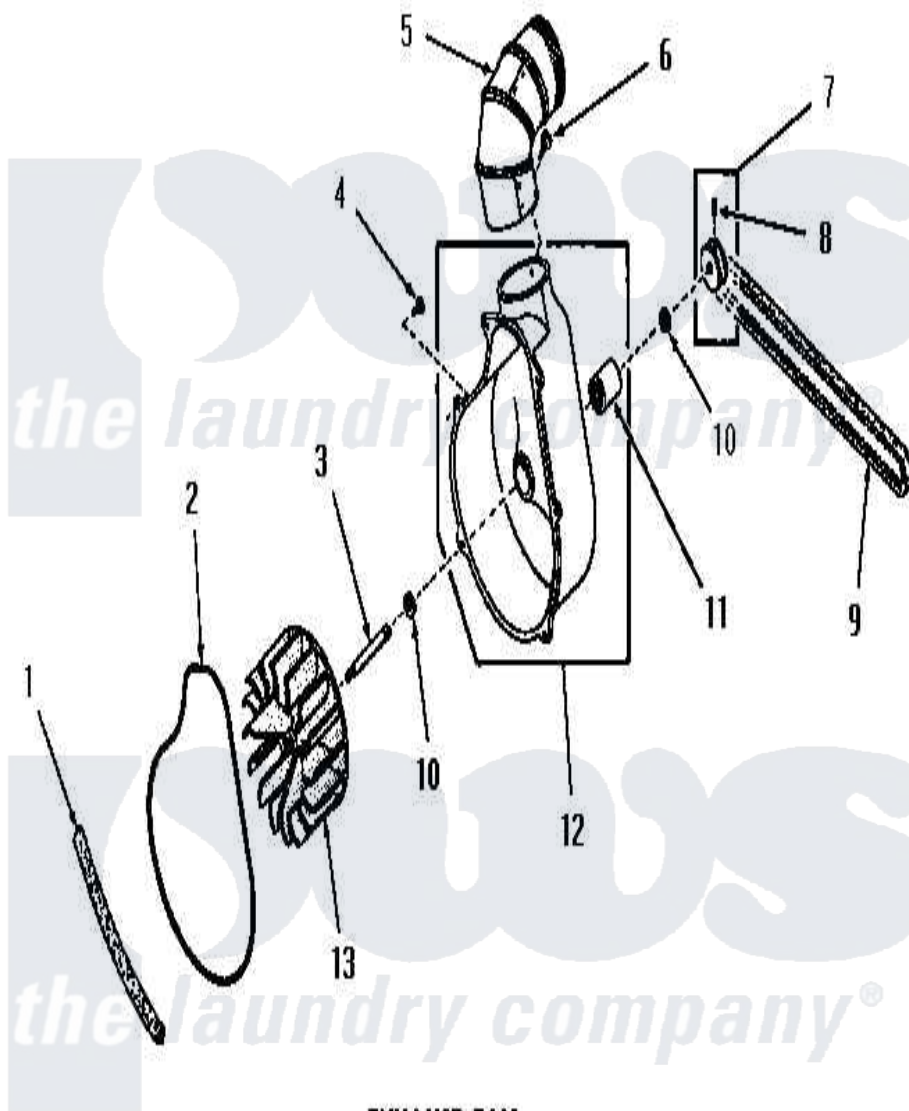

Amana DG6091 12 - EXHAUST FAN

EXHAUST FAN

Amana [Residential Amana DG6091 Washer Parts](#) Parts Diagram 12 - EXHAUST FAN

[Click on the part number to view part](#)

Item	Original Part Number	Replaced By	Status	Part Description
1	51790			Seal
2	51791			Gasket, Housing
3	53519		Not Available	EXHAUST FAN SHAFT
4	51784		Not Available	SCREW, 10B-16 X 1/2 HEX
5	Y0052707	31986601B		Switch, Rocker
6	23222	3177991		Screw
7	53521		Not Available	ASSY, PULLEY
8	02771			Screw, 1/4-20 x 3/8 Hex S
9	51994			Belt
10	52549			Washer, 501 ID X3/4 Odx
11	51991		Not Available	BEARING
12	51946		Not Available	HOUSING, BLOWER
13	90585		Not Available	IMPELLER