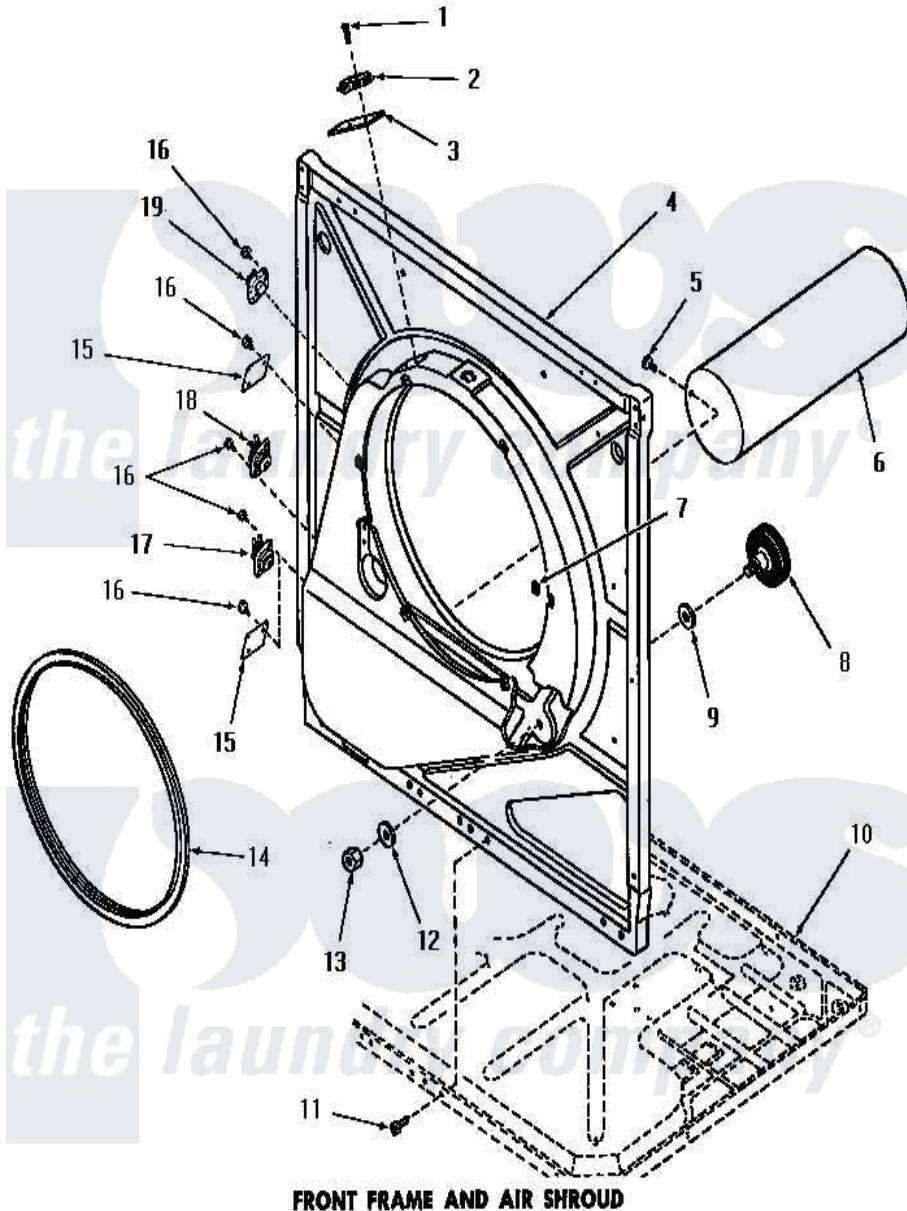

Amana DG6091 13 - FRONT FRAME & AIR SHROUD

FRONT FRAME AND AIR SHROUD

[Amana Residential Amana DG6091 Washer Parts](#) Parts Diagram 13 - FRONT FRAME & AIR SHROUD
 Click on the part number to view part

Item	Original Part Number	Replaced By	Status	Part Description
1	51783			Screw, 6b-20 X 7/8 HeX
2	Y51143		Not Available	SWITCH
3	52112			Insulation
4	51850		Not Available	FRONT FRAME AND AIR SHROUD
5	52150	489464		Screw
6	51821		Not Available	EXHAUST DUCT
7	52865		Not Available	SPEED NUT
8	53555	56285		Roller Cylinder
9	52123			Washer
10	Y00000000		Not Available	SEE NOTE FRAME BASE
11	51784		Not Available	SCREW, 10B-16 X 1/2 HEX
12	52122			Washer
13	52124		Not Available	NUT
14	51798		Not Available	GASKET
15	52550		Not Available	COVER PLATE
16	23222	3177991		Screw