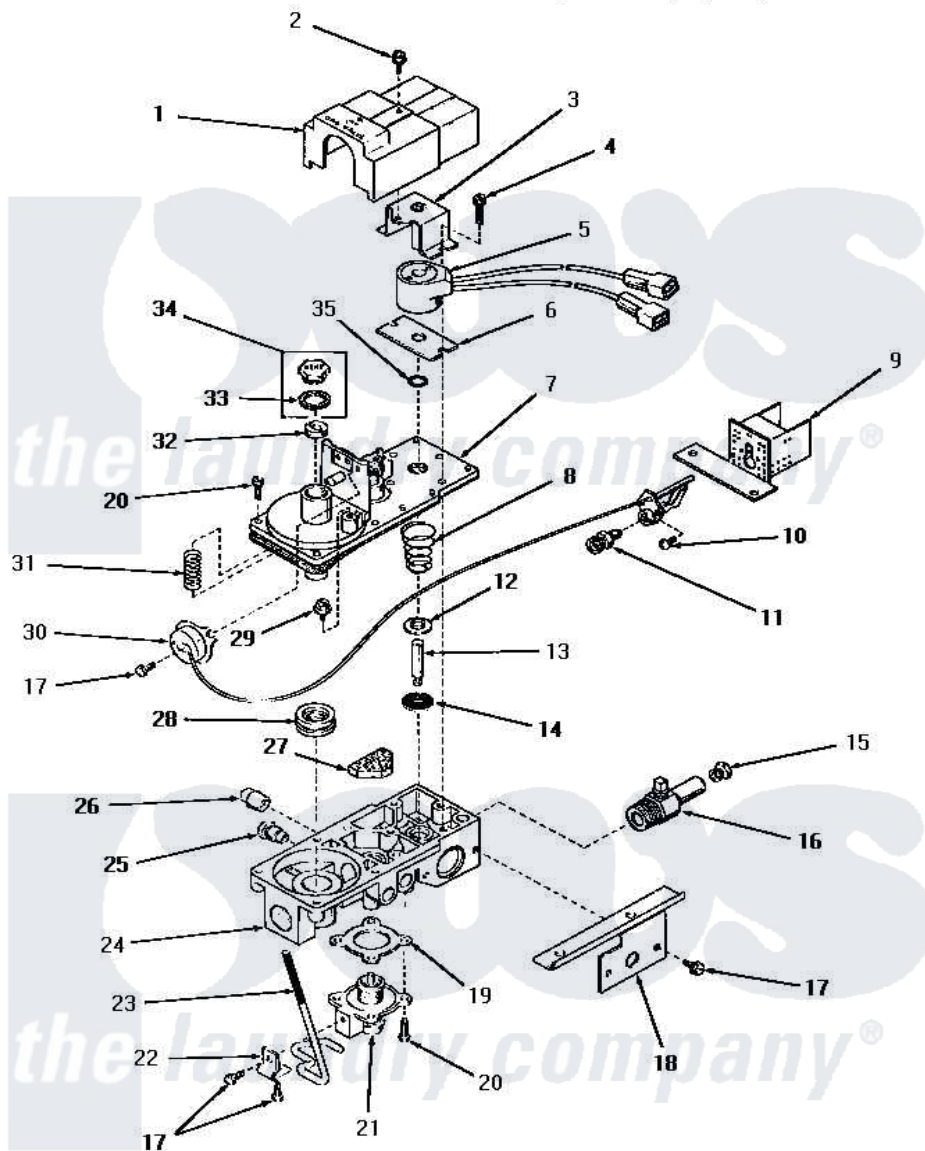

Amana DG6091 14 - GAS VALVE (NAT. / MIXED GAS)

GAS VALVE (NAT./MIXED GAS)

Amana [Residential Amana DG6091 Washer Parts](#) Parts Diagram 14 - GAS VALVE (NAT. / MIXED GAS)
 Click on the part number to view part

Item	Original Part Number	Replaced By	Status	Part Description
1	53377S		Not Available	VALVE HOUSING
2	53379B		Not Available	HEX HEAD SCREW
3	53377B		Not Available	PLUNGER GUIDE AND BRACKET
4	53379C		Not Available	HEX HEAD SCREW
5	53377A		Not Available	COIL,BURNER
6	53377C		Not Available	PLATE
7	53377K		Not Available	VALVE COVER AND GASKET
8	53377Y		Not Available	VALVE SPRING
9	53377F		Not Available	PILOT SHIELD
10	53379F		Not Available	ROUND HEAD SCREW
11	53387			Orifice, NG
12	53377L		Not Available	STIFFENER
13	53377M		Not Available	PLUNGER SHAFT
14	53377N		Not Available	PLUNGER SEAT
15	51209		Not Available	ORIFICE,NG

16	53377W	Not Available	BURNER ORIFICE ADAPTER
17	53379D	Not Available	HEX HEAD SCREW
18	53377Q	Not Available	MOUNTING BRACKET
19	53377H	Not Available	GASKET
20	53379E	Not Available	HEX HEAD SCREW
21	53377G	Not Available	RESET VALVE
22	53377U	Not Available	CLAMP
23	53377J	Not Available	RESET LEVER
24	53377P	Not Available	VALVE BODY
25	53377V	Not Available	SCREW, COMPRESSION
26	20247		Plug, Pipe
27	53377T	Not Available	FILTER
28	52966R	Not Available	REGULATOR SEAT
29	53377Z	Not Available	HEX HEAD SCREW
30	53377E	Not Available	BURNER, PILOT
31	53377X	Not Available	REGULATOR SPRING
32	52966M	Not Available	REGULATOR SCREW
33	52966L	Not Available	GASKET
34	53558	Not Available	SCREW, VENT
35	53377D	Not Available	O-RING